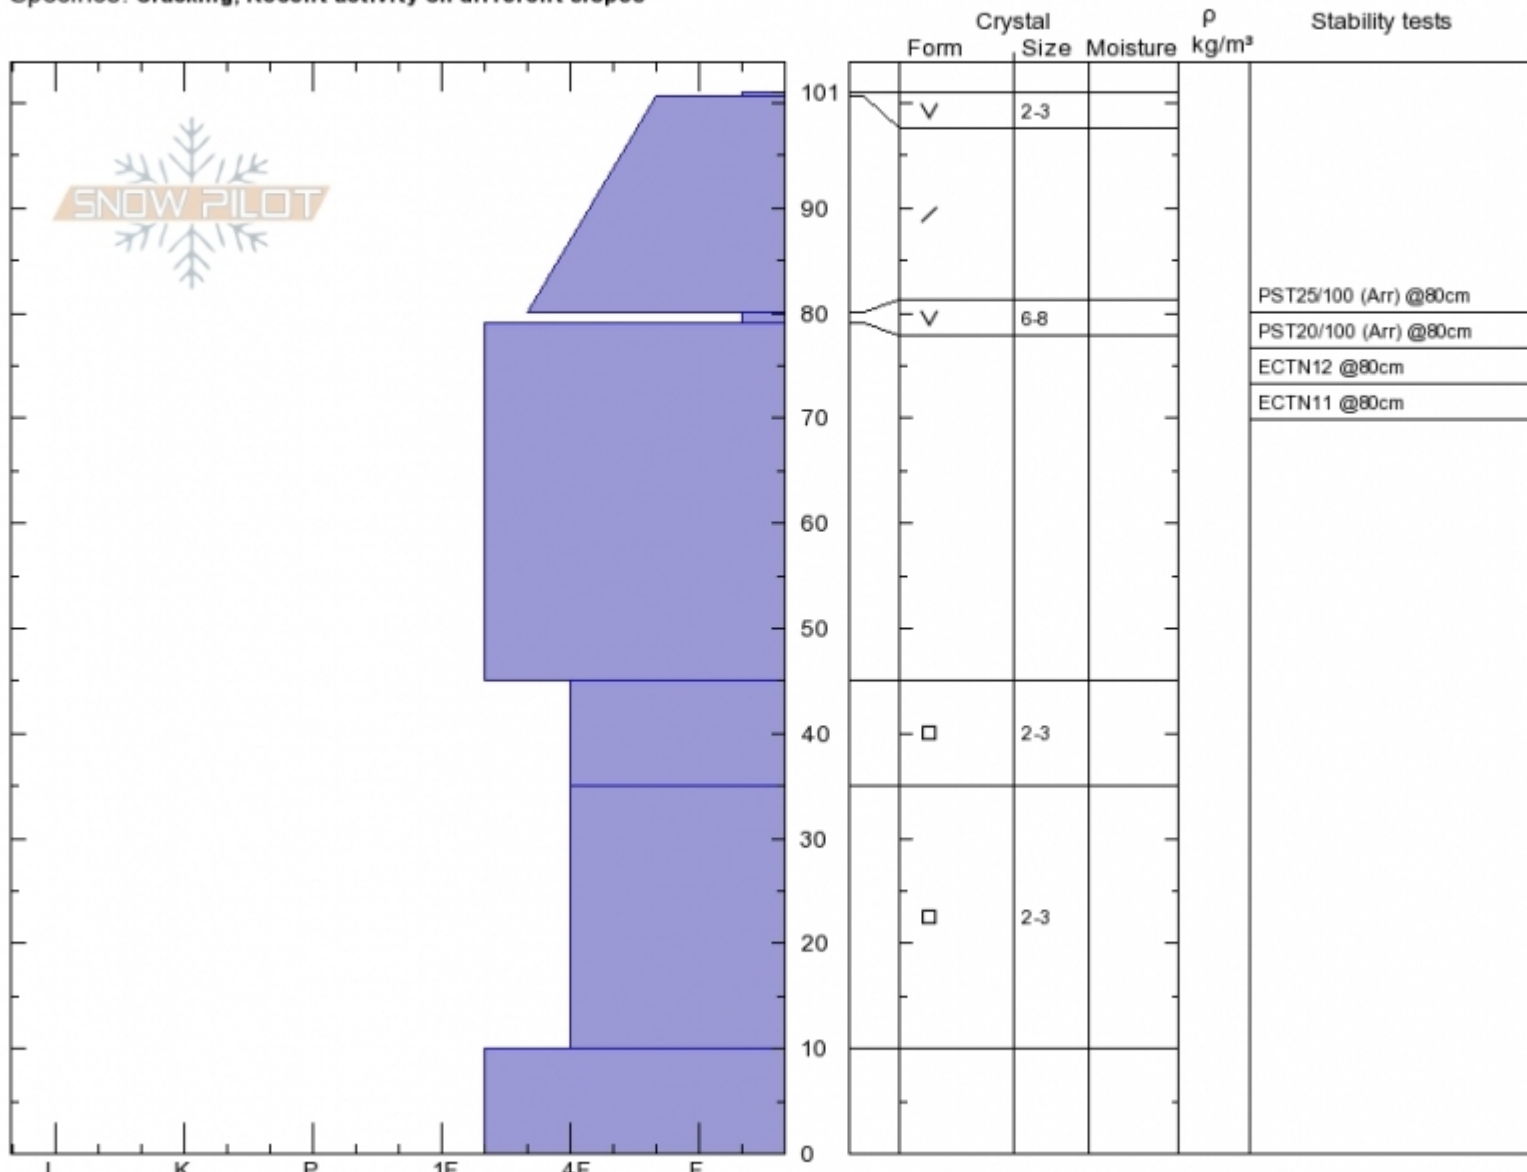

Cabin/Tepee Creek
 Madison Range-S
 MT
 Elevation: 9339 ft
 Aspect: 80°
 Specifics: Cracking; Recent activity on different slopes

Alex Marienthal
 Thu Jan 10 11:00 2019
 Co-ord: 44.88838N, -111.18334W
 Slope Angle: 18°
 Wind Loading: no

Stability: Fair
 Air Temperature:
 Sky Cover: BKN
 Precipitation: NO
 Wind: Calm

HS101 PF90
 Stability Test Notes

Layer No

Notes: Added (doubled) slab on one PST column and it collapsed/propagated under the additional weight as it was added (0/100 end @ 8