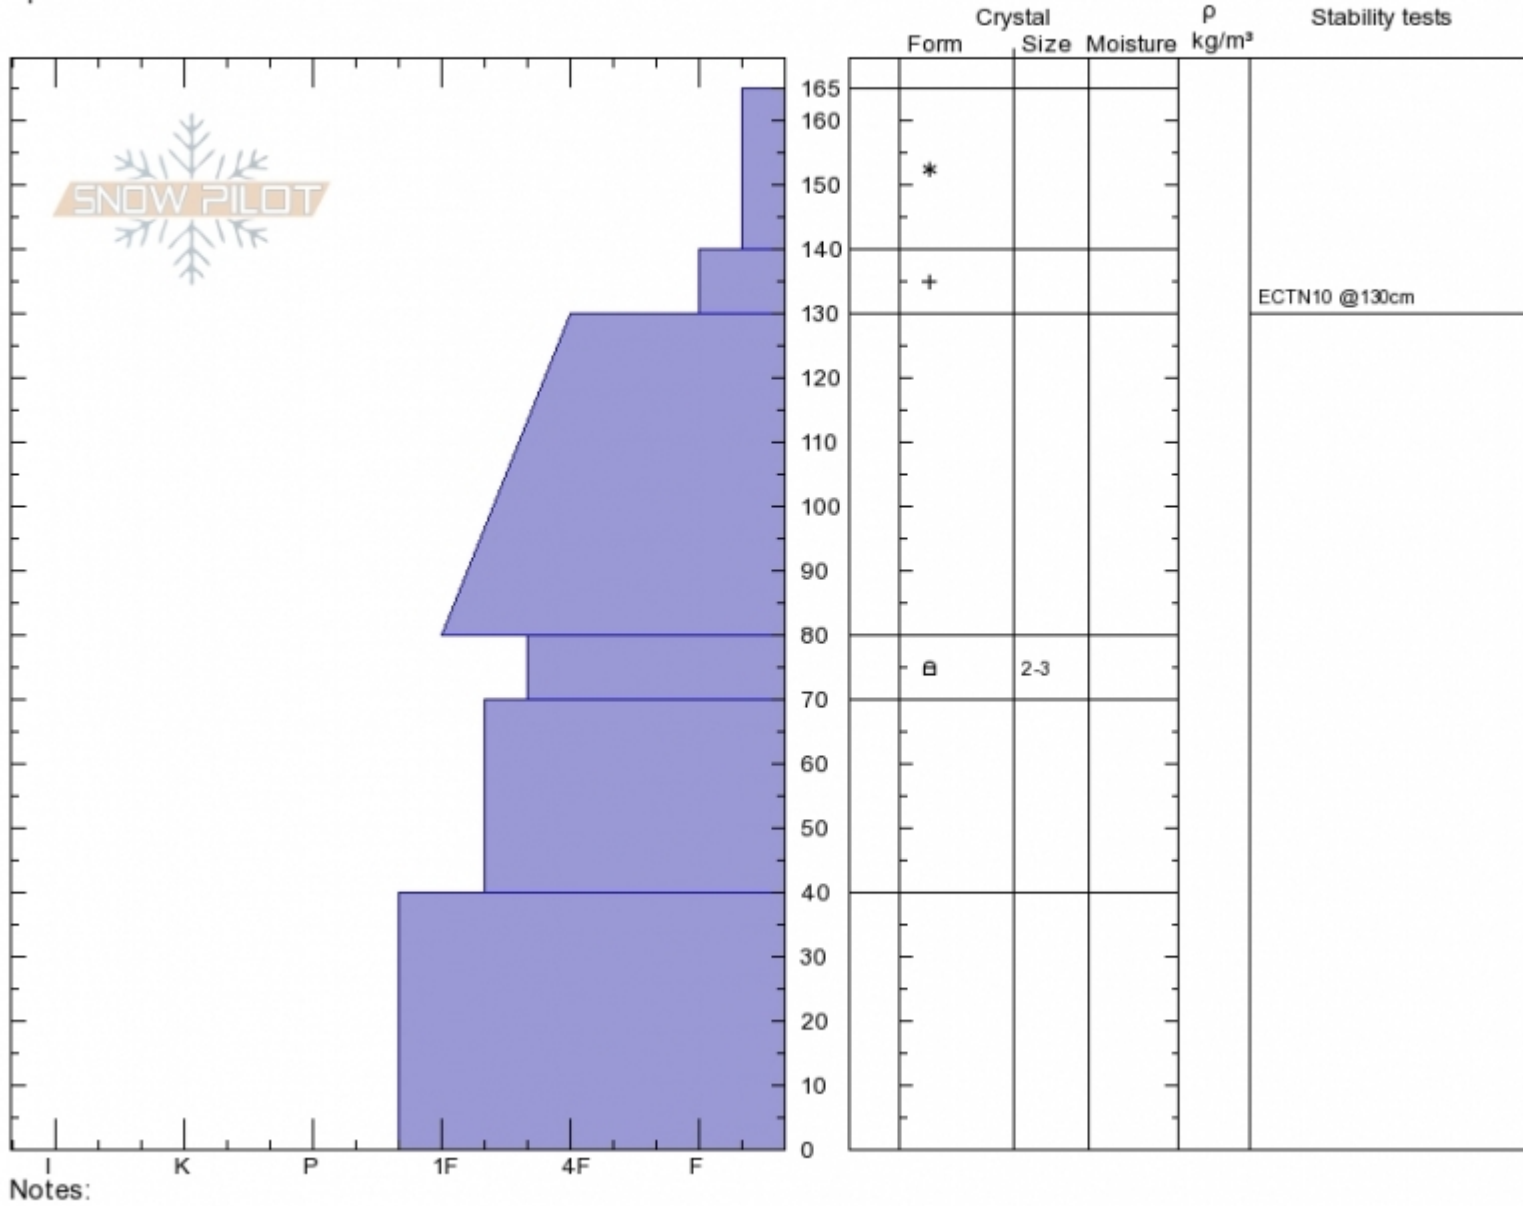

Henderson/Petersons
Cooke City
MT
Elevation: 9360 ft
Aspect: 37°
Specifics:

Alex Marienthal
Sat Jan 19 12:40 2019
Co-ord: 45.04732N, -109.92216W
Slope Angle: 23°
Wind Loading:

Stability: **Good**
Air Temperature:
Sky Cover: **OVC**
Precipitation: **S2**
Wind: **SW Light Breeze**

HS165
Stability Test Notes

Layer No

Advisory Region
Cooke City
Cooke City, 2019-01-21