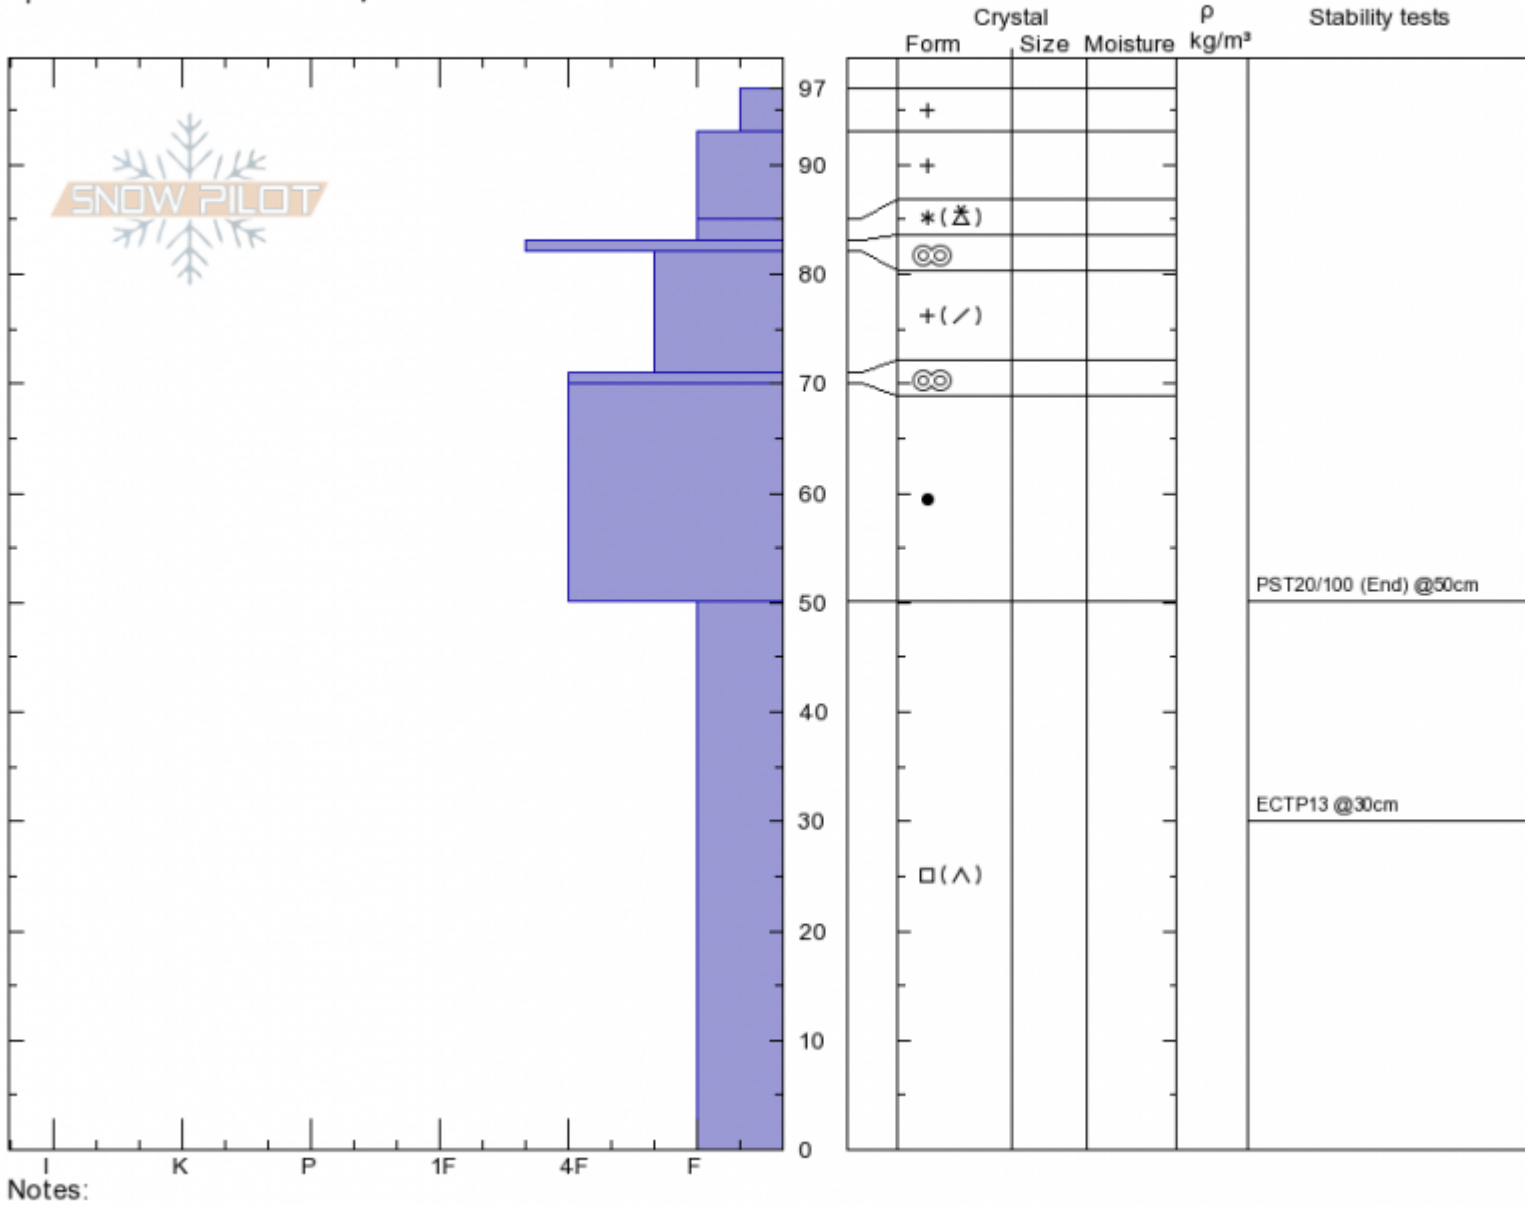

Teepee Basin
 Madison Range-S
 MT
 Elevation: 9000 ft
 Aspect: 120°
 Specifics: We snowmobiled slope

Andrew Schauer
 Tue Jan 22 13:00 2019
 Co-ord: 44.91251N, -111.16567W
 Slope Angle: 20°
 Wind Loading: no

Stability: Fair
 Air Temperature:
 Sky Cover: SCT
 Precipitation: NO
 Wind: Calm

HS97 PF80
 Stability Test Notes

Layer No
 0-50: Prob

Advisory Region
 Southern Madison
 Longitude
 -111.17W
 Latitude
 44.91N
 Southern Madison, 2019-01-22