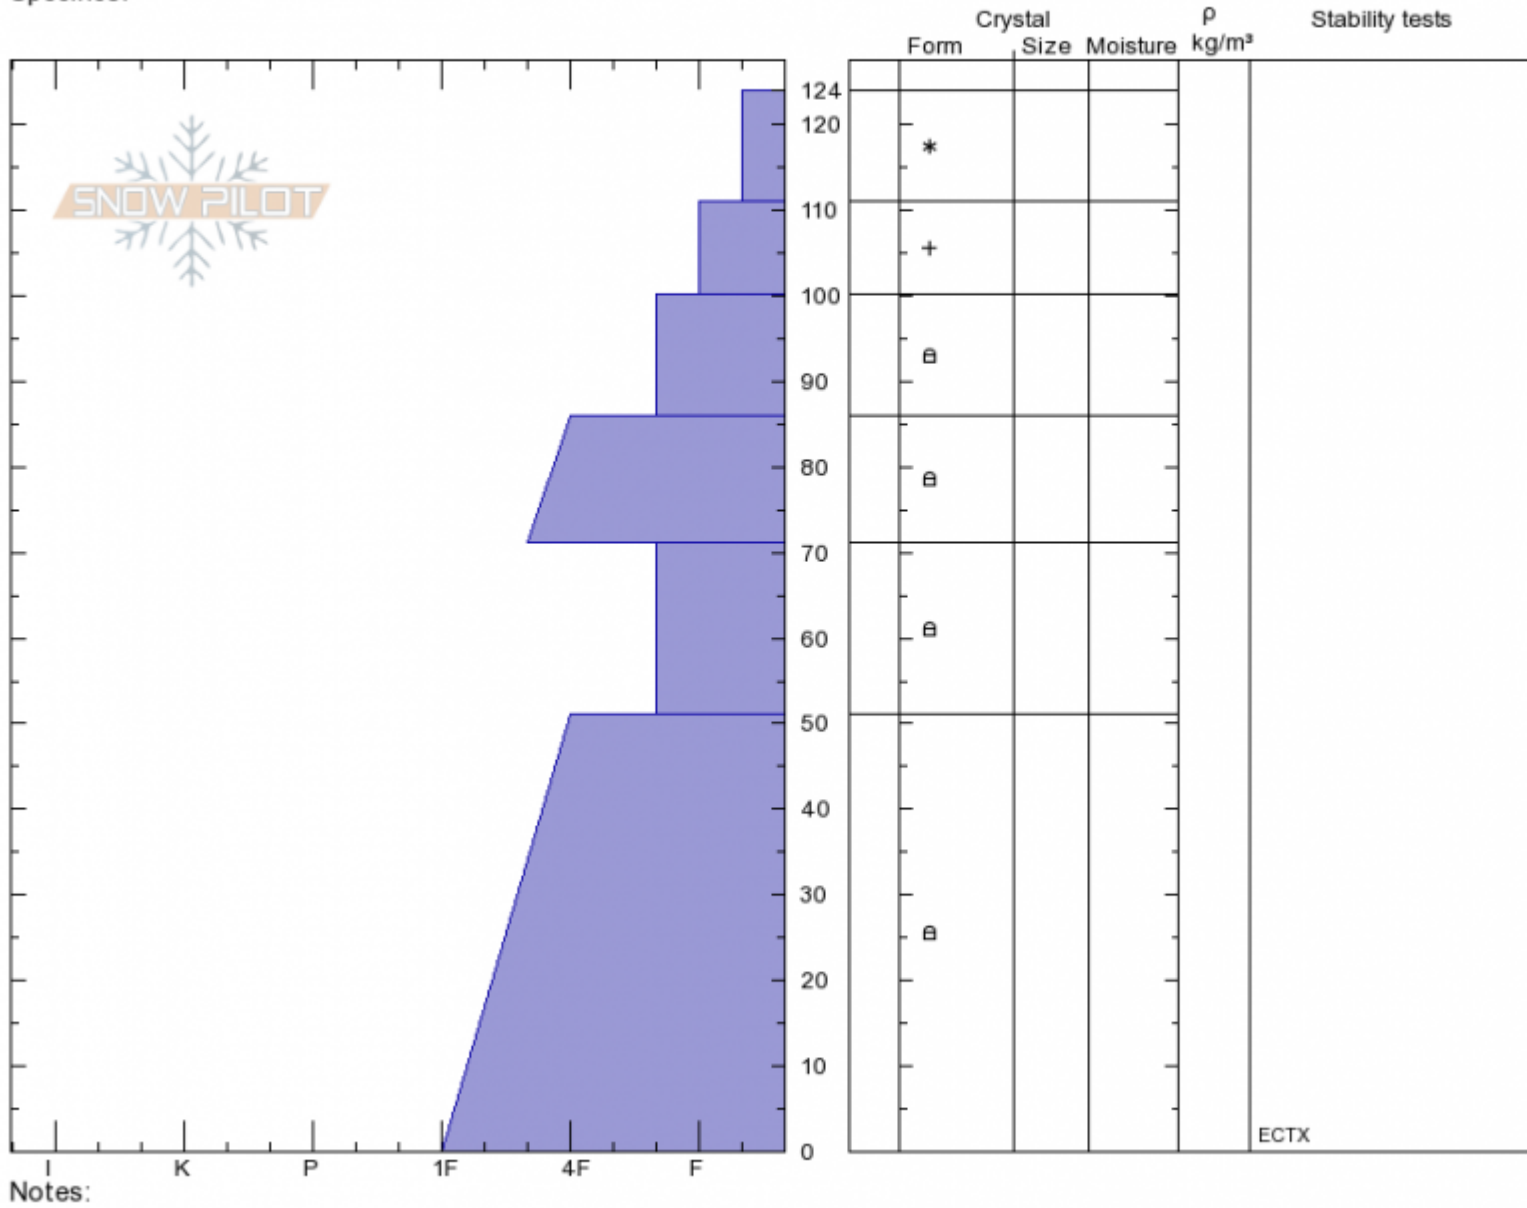

**First Yellowmule**  
**Madison Range-N**  
**MT**  
 Elevation: **9428 ft**  
 Aspect: **45°**  
 Specifics:

**Andrew Schauer**  
**Thu Jan 24 12:30 2019**  
 Co-ord: **45.16326N, -111.34290W**  
 Slope Angle: **10°**  
 Wind Loading: **no**

Stability: **Fair**  
 Air Temperature:  
 Sky Cover: **FEW**  
 Precipitation: **NO**  
 Wind: **SW Light Breeze**

**HS124 PF60**  
**Stability Test Notes**

Layer No  
 51-71: Pr

Advisory Region  
 Northern Madison  
 Longitude  
 -111.33W  
 Latitude  
 45.16N  
 Northern Madison, 2019-01-24