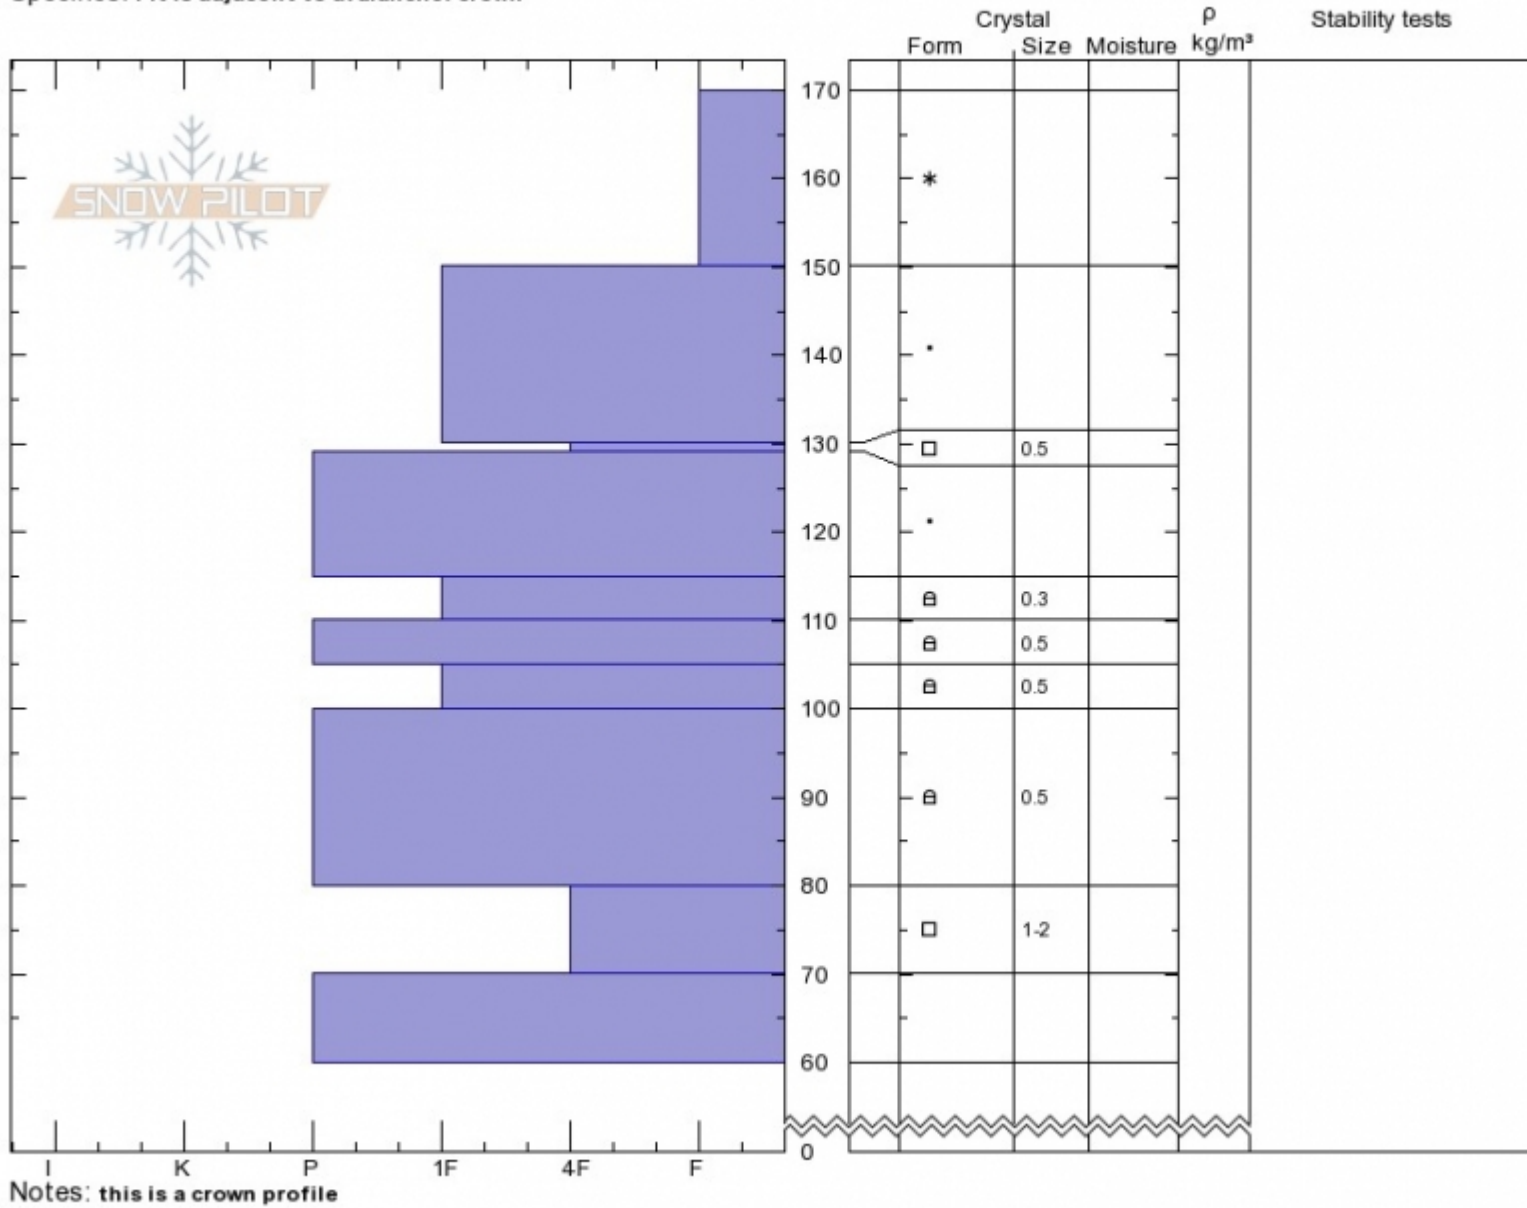

**Forbidden Triangle**  
**Tobacco Roots**  
**MT**  
 Elevation: **9000 ft**  
 Aspect: **105°**  
 Specifics: **Pit is adjacent to avalanche: crown**

**Spencer Jonas**  
**Mon Jan 28 14:00 2019**  
 Co-ord: **45.54184N, -111.99816W**  
 Slope Angle: **36°**  
 Wind Loading:

Stability:  
 Air Temperature: **-15°C**  
 Sky Cover: **CLR**  
 Precipitation: **NO**  
 Wind: **Calm**

Layer No  
 150-170: r  
 70-80: SII  
 70-80: Pro

Advisory Region  
 Out of Advisory Area  
**Avalanche Details:** [Avalanche Fatality, Tobacco Roots](#)  
 Out of Advisory Area, 2019-01-29