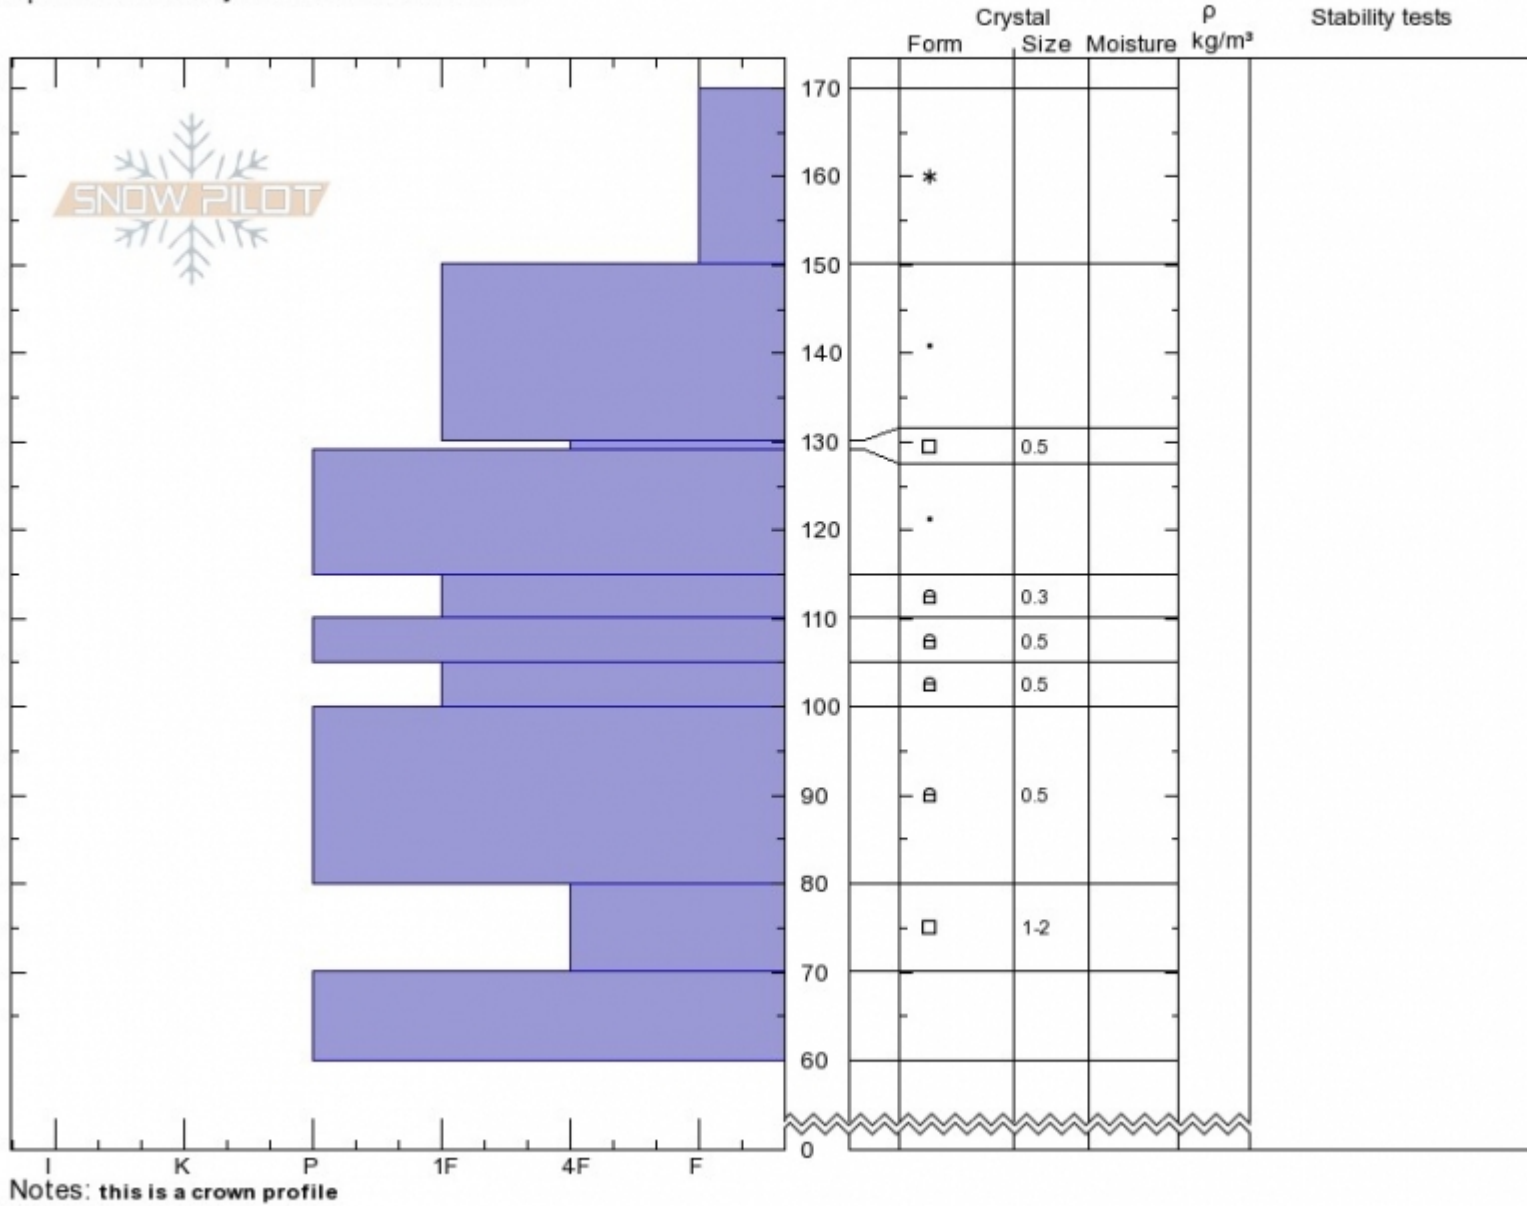

**Forbidden Triangle**  
**Tobacco Roots**  
**MT**  
 Elevation: **9000 ft**  
 Aspect: **105°**  
 Specifics: **Pit is adjacent to avalanche: crown**

**Spencer Jonas**  
**Mon Jan 28 14:00 2019**  
 Co-ord: **45.54184N, -111.99816W**  
 Slope Angle: **36°**  
 Wind Loading:

Stability: **HS170**  
 Air Temperature: **-15°C**  
 Sky Cover: **CLR**  
 Precipitation: **NO**  
 Wind: **Calm**

Layer No  
 150-170: r  
 70-80: SII  
 70-80: Pro

Advisory Region  
 Out of Advisory Area  
**Avalanche Details:** [Avalanche Fatality, Tobacco Roots](#)  
 Out of Advisory Area, 2019-01-29