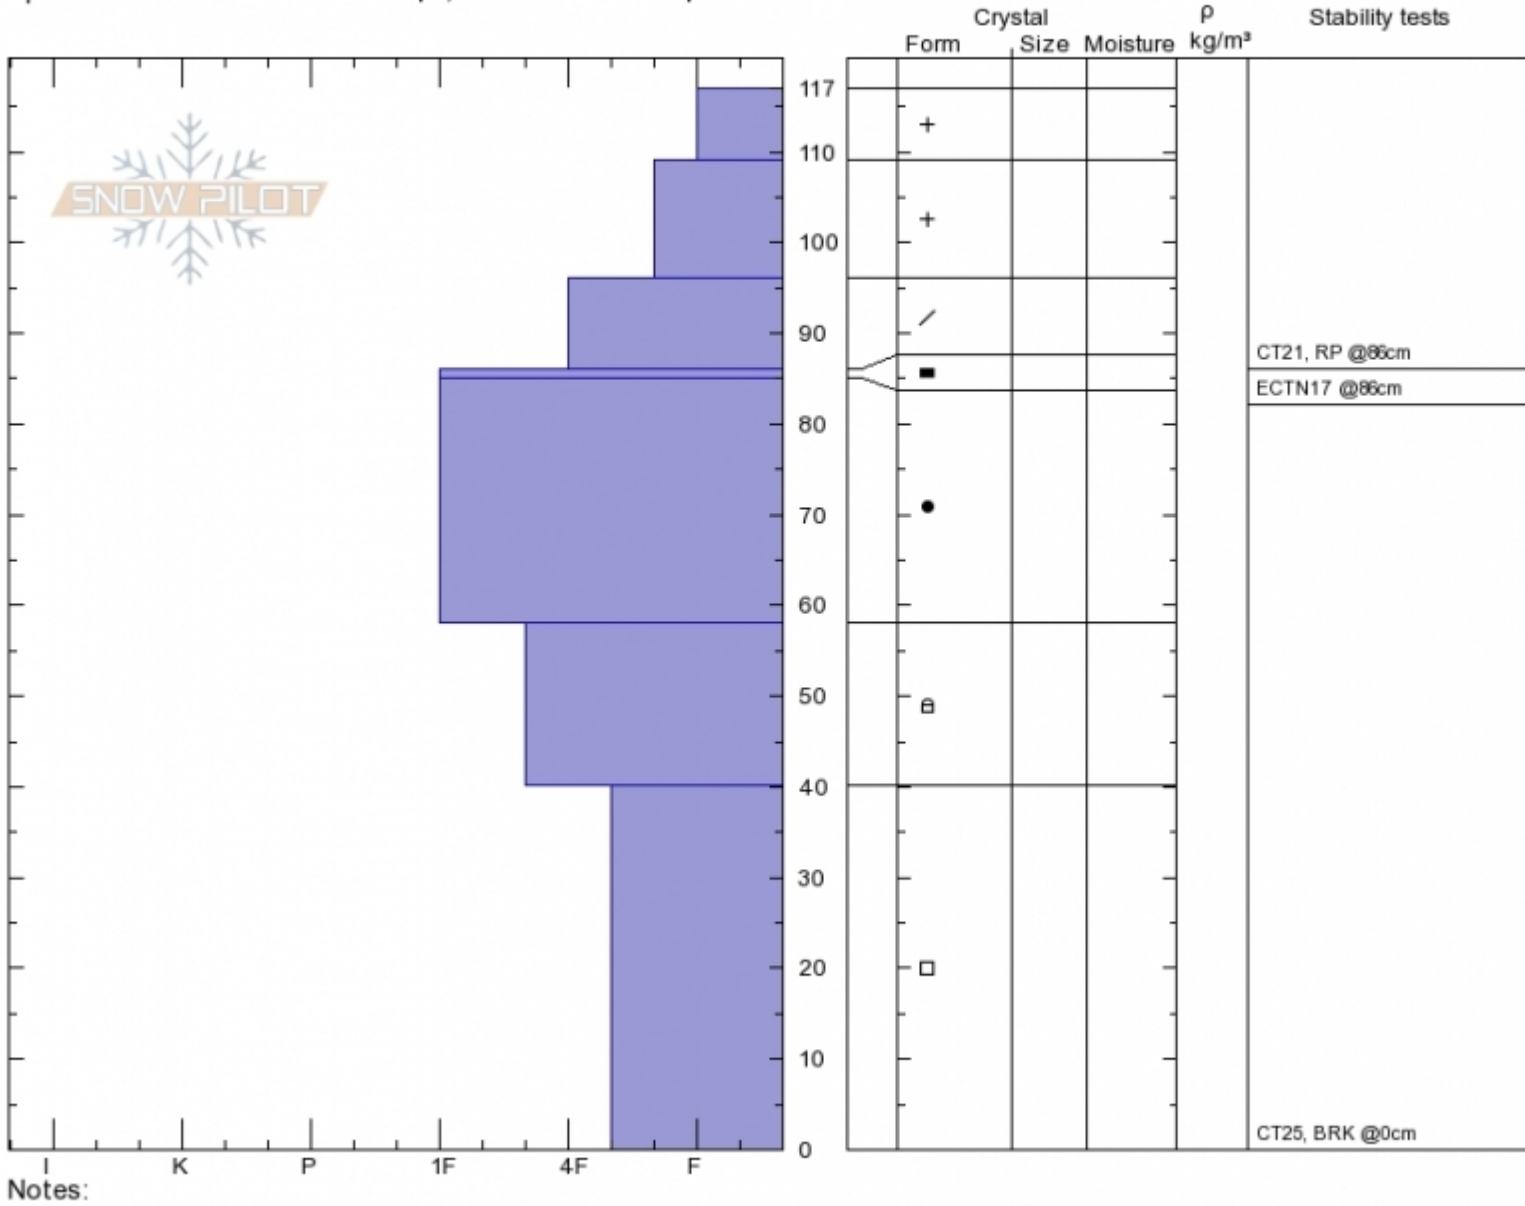

Teepee Basin  
 Madison Range-S  
 MT  
 Elevation: 8850 ft  
 Aspect: 110°  
 Specifics: Snowmobile tracks on slope; We snowmobiled slope

Ian Hoyer  
 Thu Jan 31 12:00 2019  
 Co-ord: 44.91262N, -111.17925W  
 Slope Angle: 30°  
 Wind Loading:

Stability: Fair  
 Air Temperature:  
 Sky Cover: SCT  
 Precipitation: NO  
 Wind: Calm

HS117 PF30  
 Stability Test Notes

Layer No

Advisory Region  
 Southern Madison  
 Southern Madison, 2019-02-01