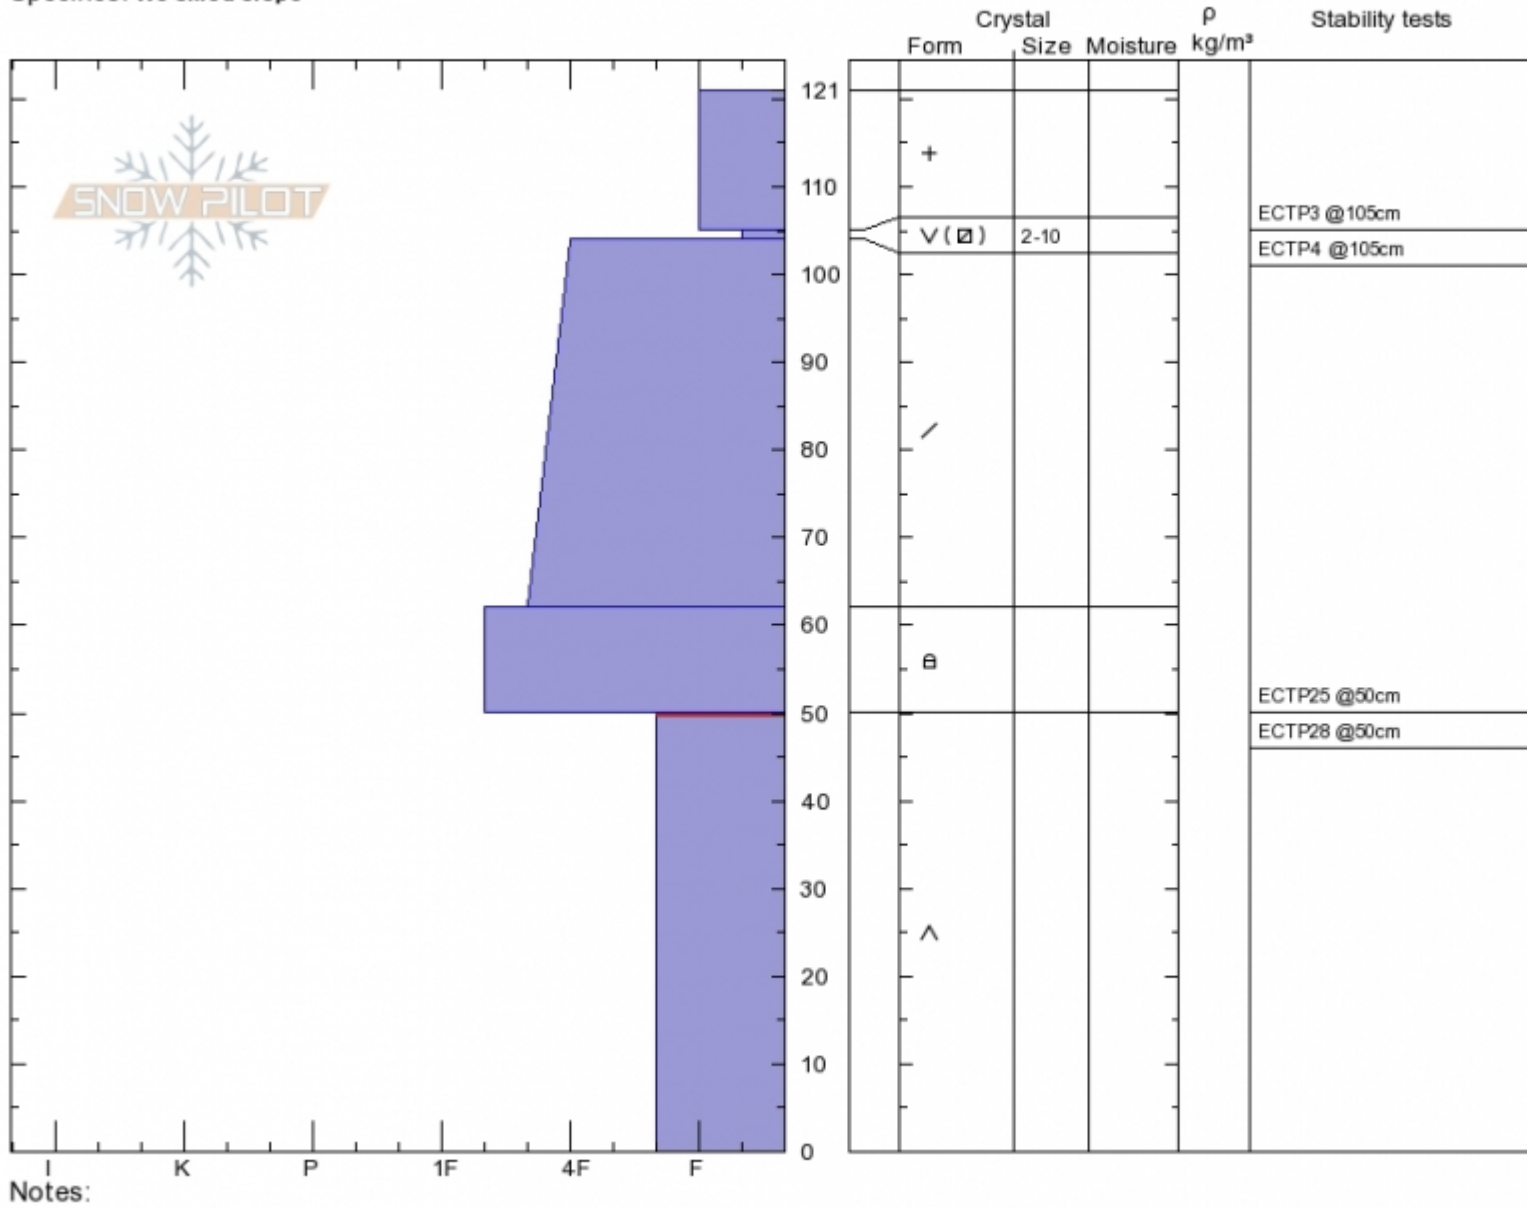

Bacon Rind - 3 Feb
Madison Range-S
MT
 Elevation: **9000 ft**
 Aspect: **90°**
 Specifics: **We skied slope**

Ian Hoyer
Sun Feb 3 12:00 2019
 Co-ord: **44.95868N, -111.09929W**
 Slope Angle: **30°**
 Wind Loading: **no**

Stability: **Fair**
 Air Temperature: **20°F**
 Sky Cover: **OVC**
 Precipitation: **S1**
 Wind: **SW Moderate**

HS121
 Stability Test Notes

Layer No
 0-50: Prob

Advisory Region
 Southern Madison
 Southern Madison, 2019-02-03