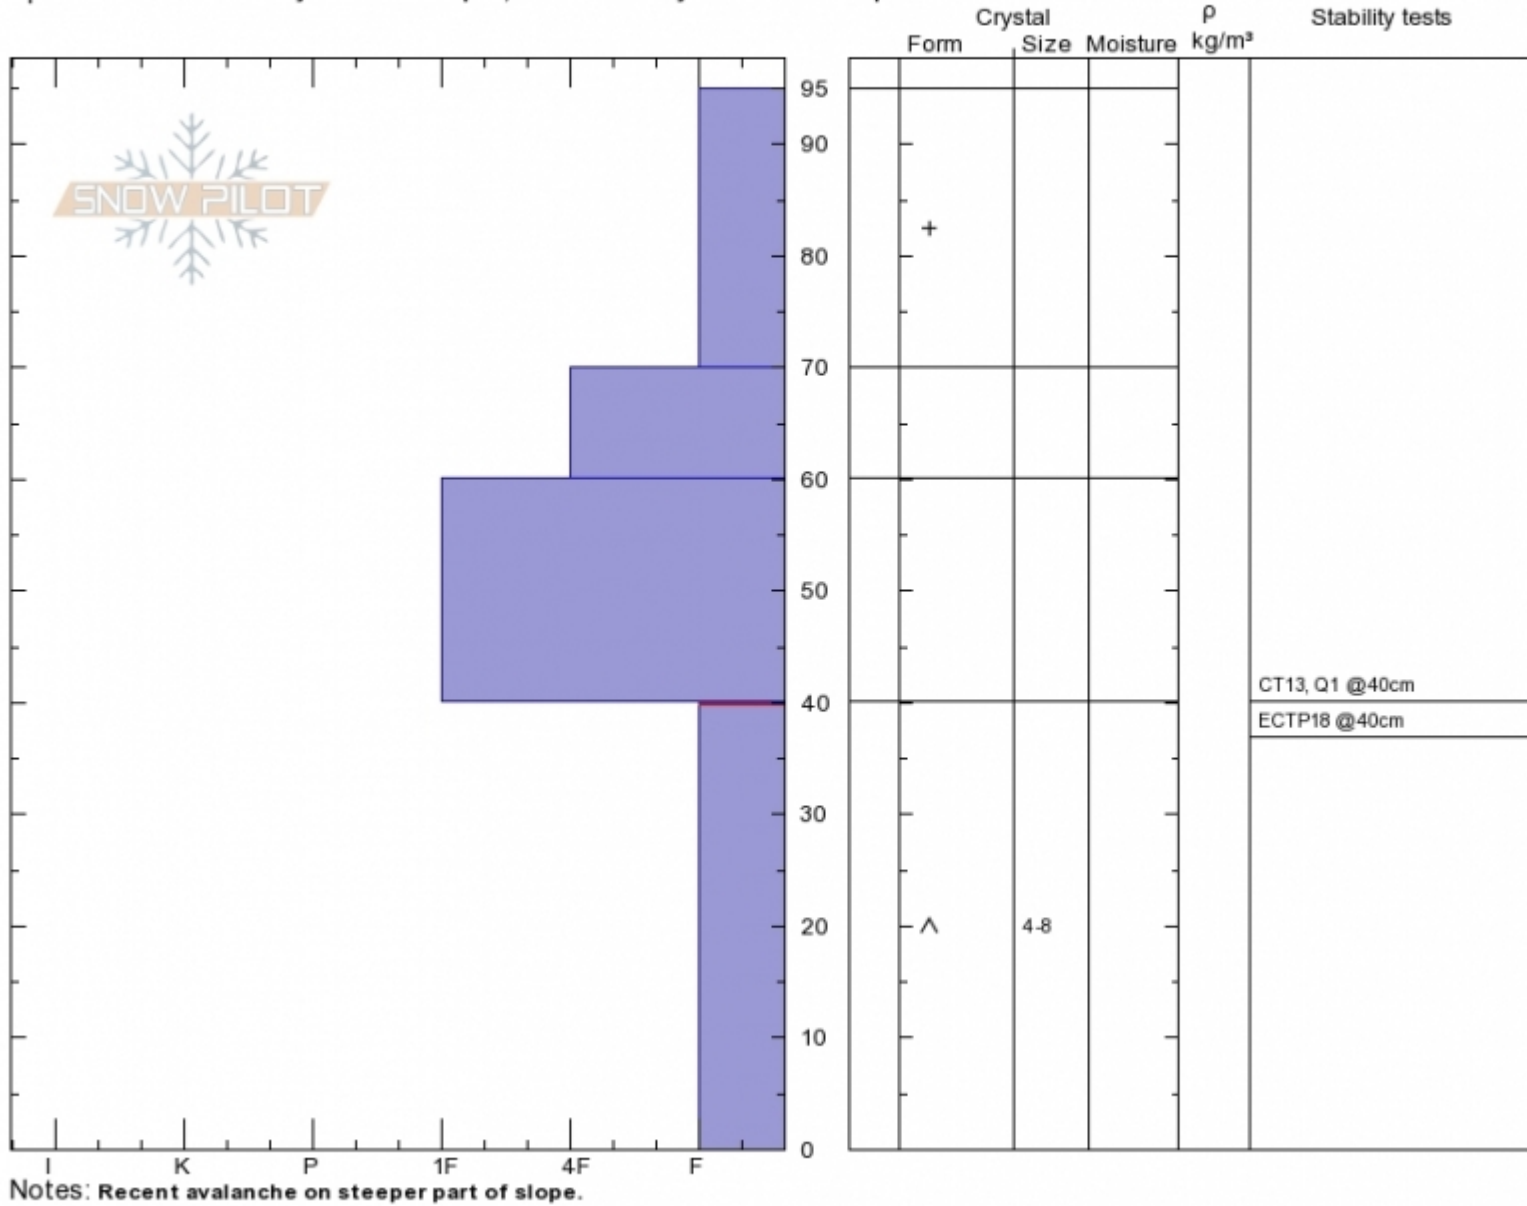

Motor Hill, Lionhead  
Lionhead Range  
MT

Elevation: 8440 ft  
Aspect: 110°

Specifics: Recent activity on similar slopes; Recent activity on different slopes

Alex Marienthal  
Thu Feb 7 12:03 2019  
Co-ord: 44.73798N, -111.31217W  
Slope Angle: 26°  
Wind Loading: no

Stability: **Poor**  
Air Temperature:  
Sky Cover: **FEW**  
Precipitation: **NO**  
Wind: **Calm**

HS95 PF90  
Stability Test Notes

Layer No  
0-40: Prot

Advisory Region  
Lionhead Range  
Lionhead Range, 2019-02-09