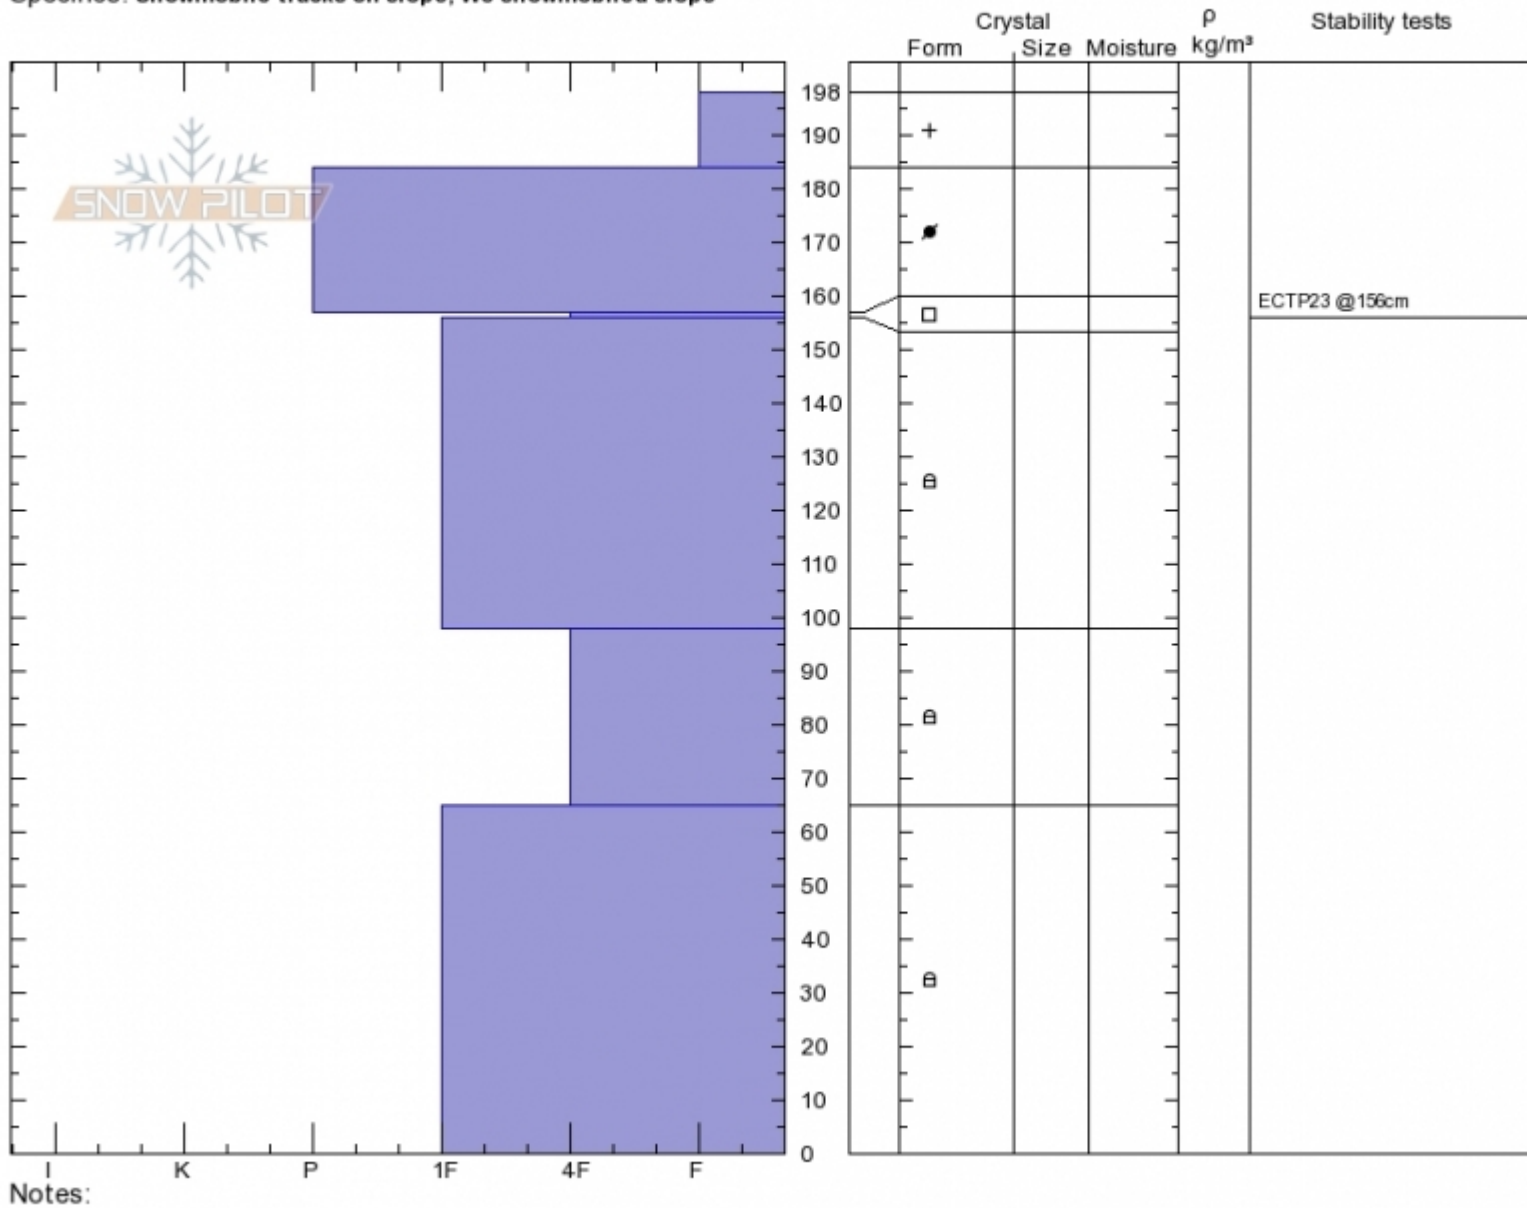

2nd Yellow Mule
Madison Range-N
MT

Elevation: 9300 ft
Aspect: 45°

Specifics: Snowmobile tracks on slope; We snowmobiled slope

Ian Hoyer

Sun Feb 10 12:00 2019

Co-ord: 45.17752N, -111.40117W

Slope Angle: 30°

Wind Loading:

Stability: Fair

Air Temperature:

Sky Cover: OVC

Precipitation: S-1

Wind: Calm

HS198

Stability Test Notes

Layer No

156-157: 1

Advisory Region
Northern Madison
Northern Madison, 2019-02-10