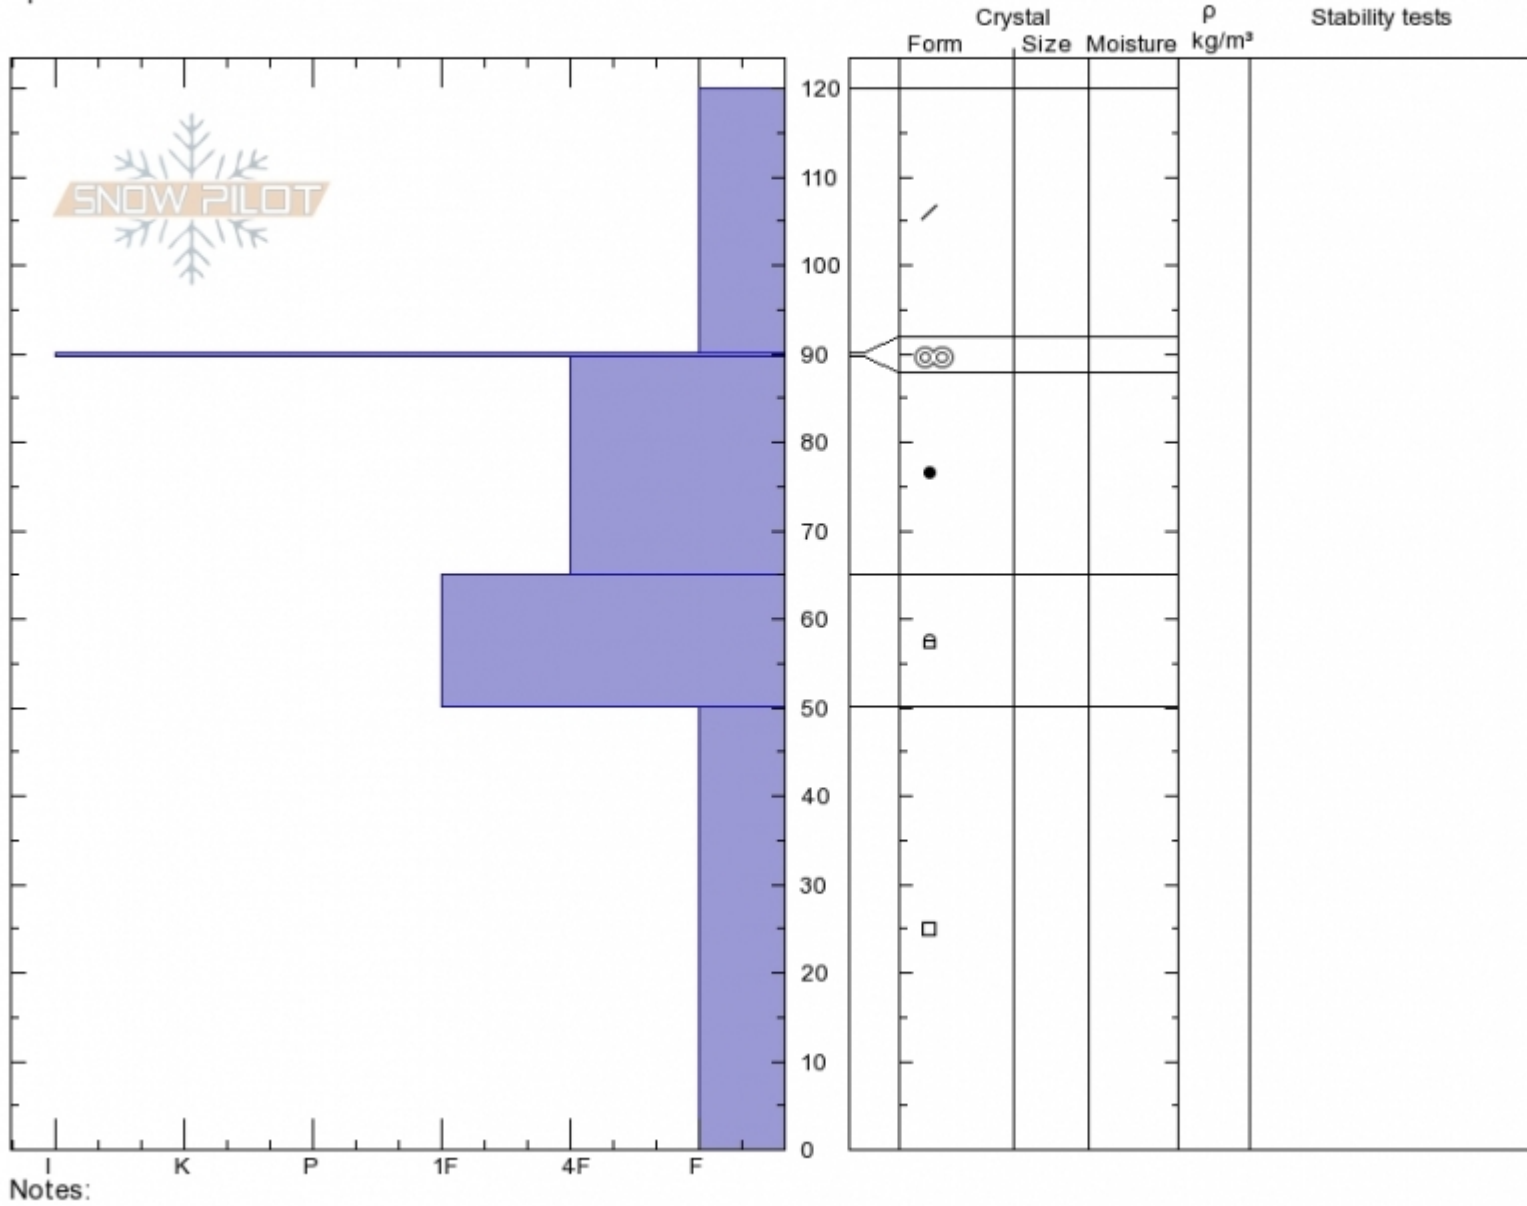

Air Temperature:

Sky Cover:

Elevation: 7200 ft

Slope Angle: 25°

Precipitation:

Aspect: NE

Wind Loading: yes

Wind: SW Moderate

Specifics:

Advisory Region  
Northern Gallatin

Longitude  
-110.96W

Latitude  
45.60N

Northern Gallatin, 2019-02-13