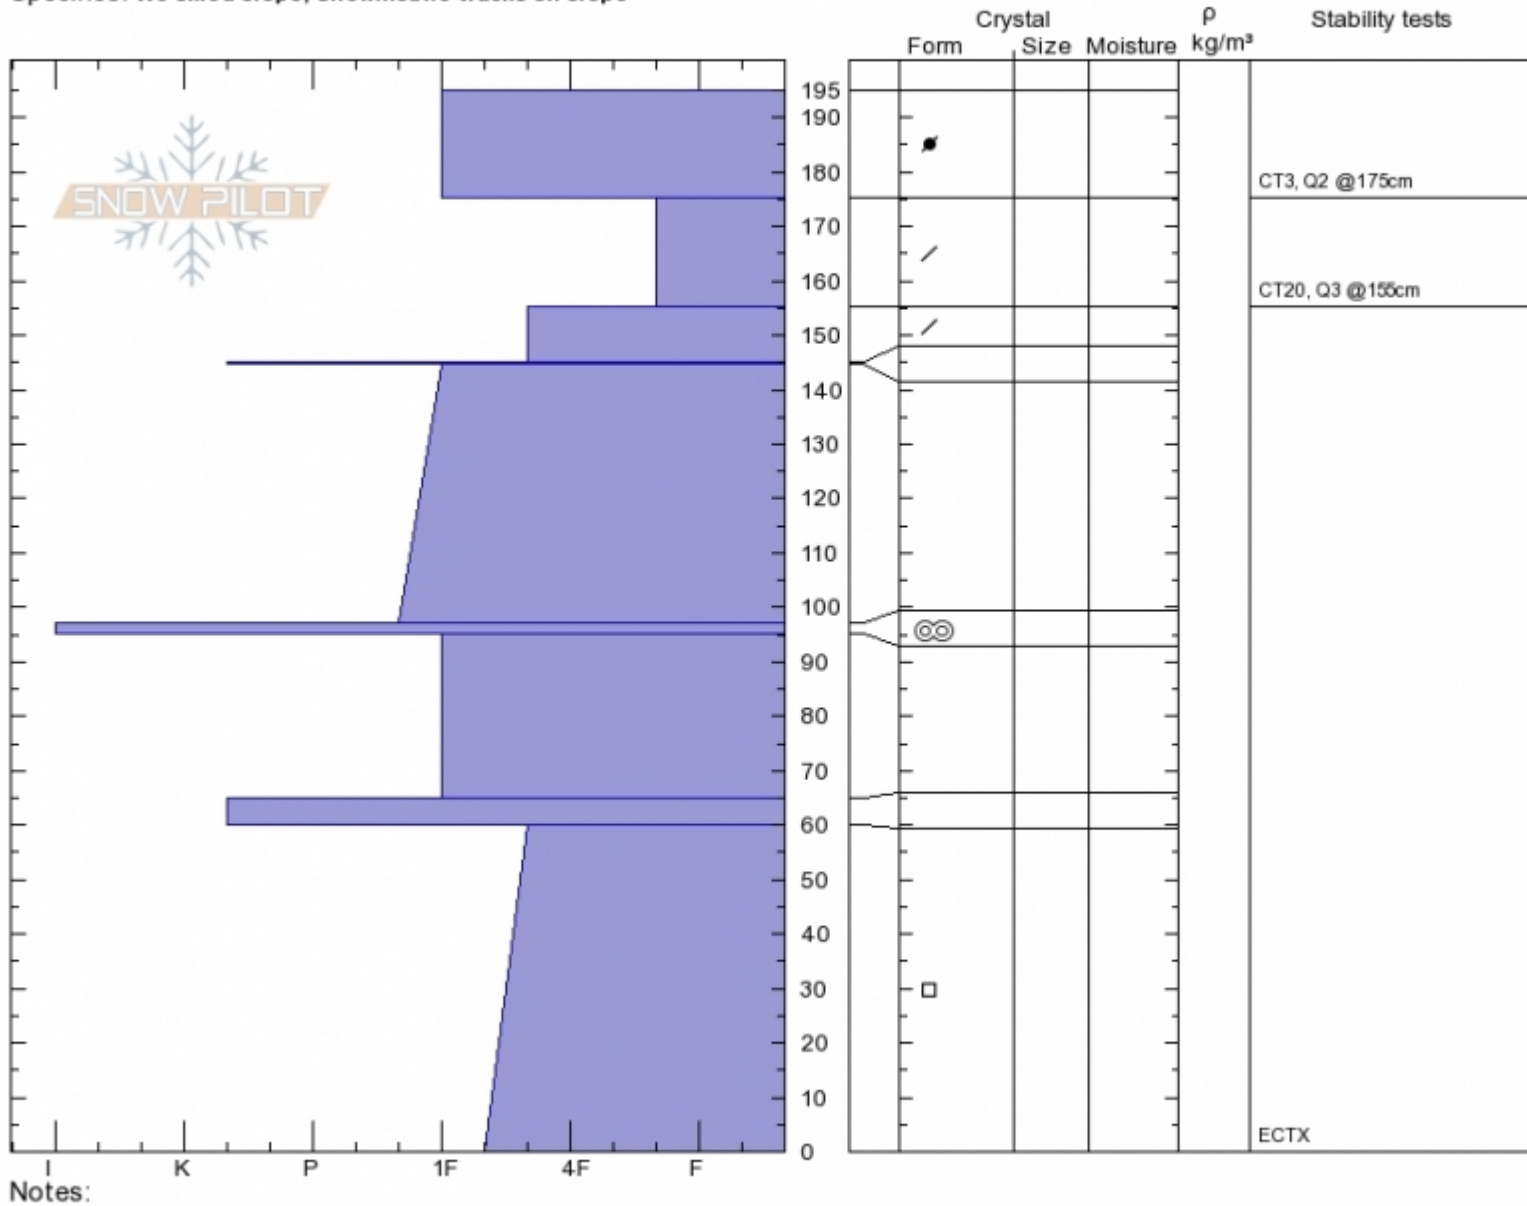

Rasta
 Cooke City
 MT
 Elevation: 9850 ft
 Aspect: 200°
 Specifics: We skied slope; Snowmobile tracks on slope

Doug Chabot-Admin
 Mon Feb 11 12:10 2019
 Co-ord: 45.07015N, -109.94611W
 Slope Angle: 34°
 Wind Loading: no

Stability: **Good**
 Air Temperature: -16°C
 Sky Cover: **OVC**
 Precipitation: **S2**
 Wind: **N Moderate**

HS195
 Stability Test Notes

Layer No
 60-65: De

Advisory Region
 Cooke City
 Cooke City, 2019-02-13