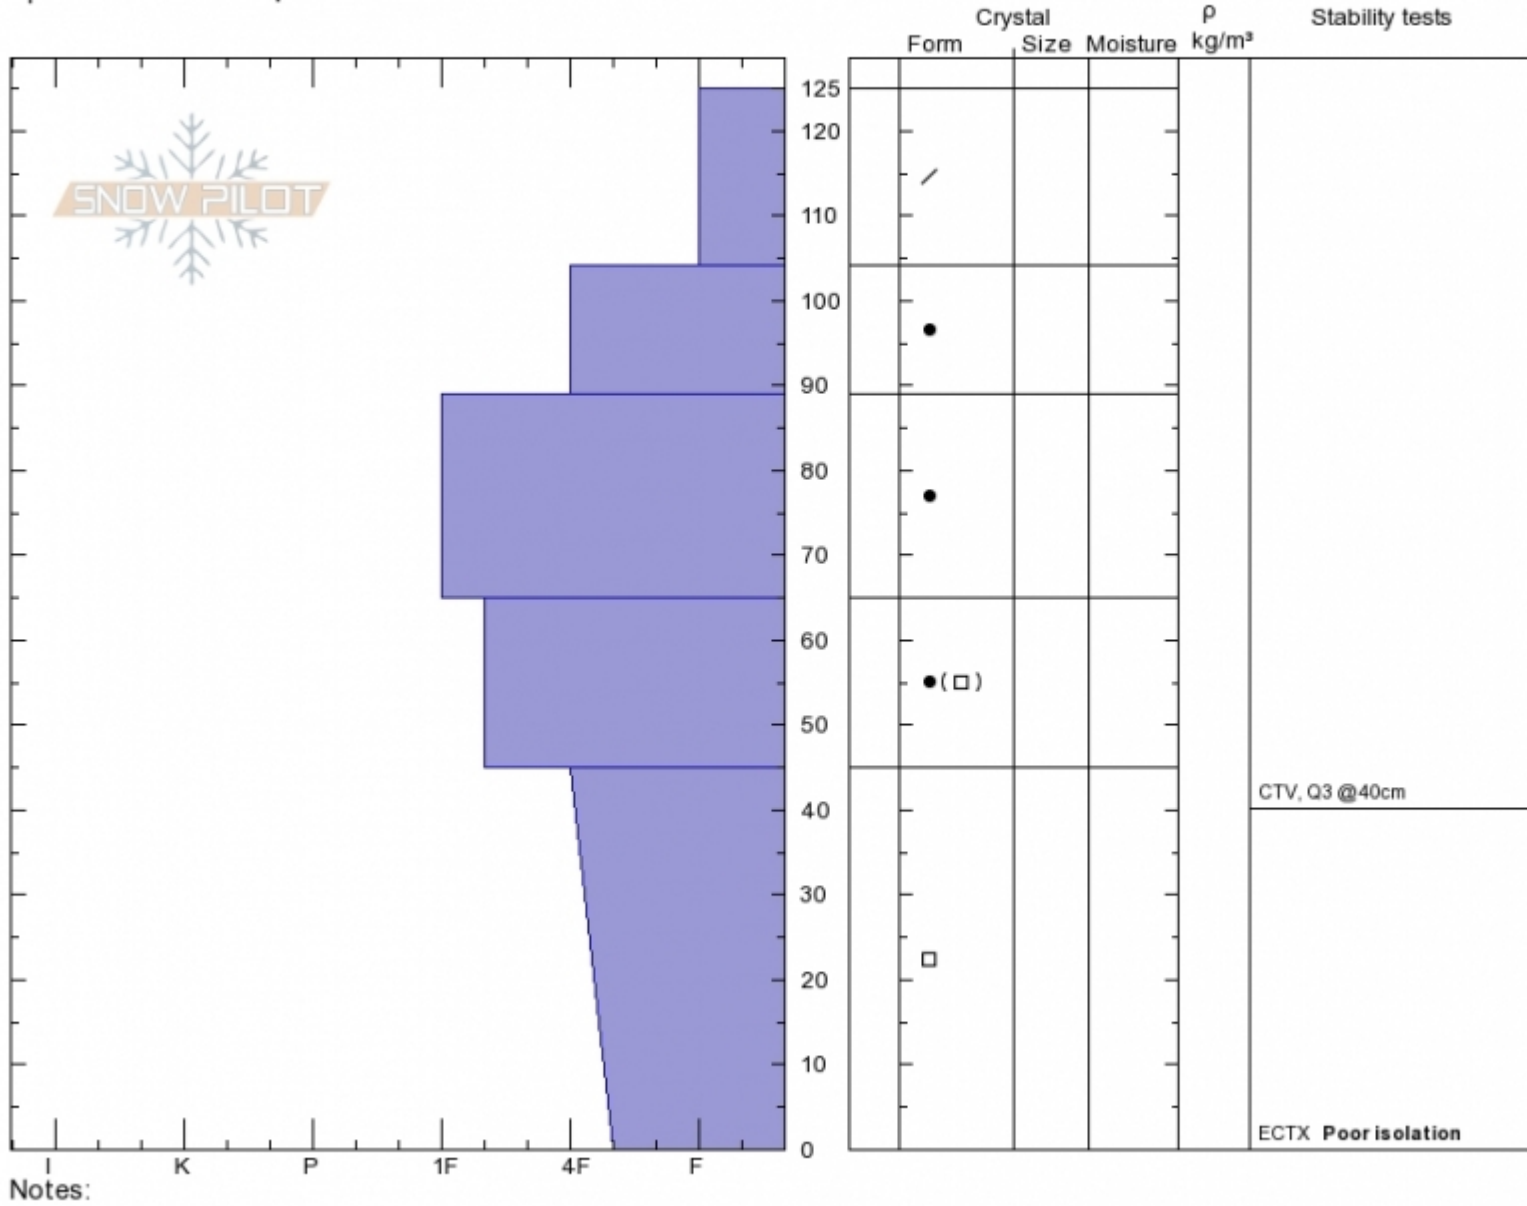

Dudley Creek
Madison Range-N
MT
 Elevation: **2240 m**
 Aspect: **N**
 Specifics: **We skied slope**

Erich Schreier
Mon Feb 11 14:00 2019
 Co-ord: **45.28718N, -111.27949W**
 Slope Angle: **25°**
 Wind Loading: **previous**

Stability:
 Air Temperature: **-10°C**
 Sky Cover: **BKN**
 Precipitation: **NO**
 Wind: **SE Calm**

HS125
Stability Test Notes
0: Poor isolation

Layer No

Advisory Region
 Northern Madison
 Northern Madison, 2019-02-13