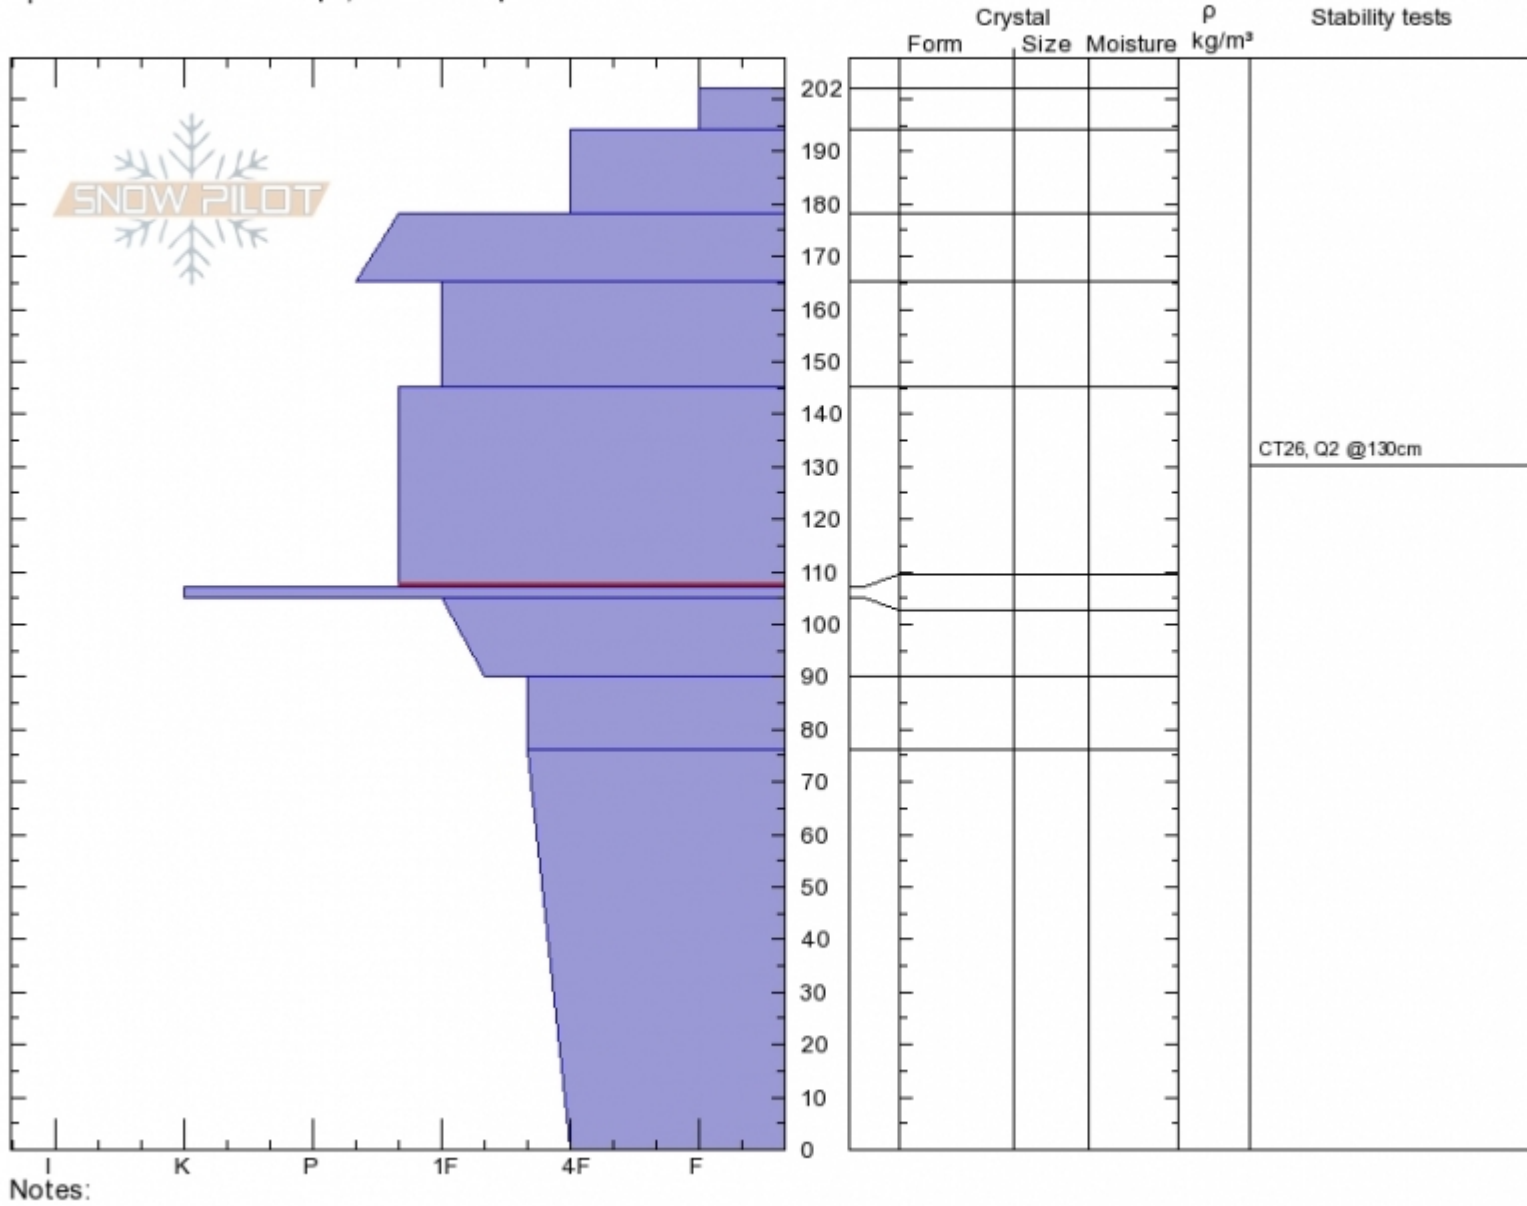

Maid of the Mist  
Gallatin Range-N  
MT  
Elevation:  
Aspect: SE  
Specifics: Ski tracks on slope; We skied slope

Erich Schreier  
Sun Feb 24 13:00 2019  
Co-ord: 45.41675N, -110.97953W  
Slope Angle: 26°  
Wind Loading: yes

Stability: HS202  
Air Temperature:  
Sky Cover: OVC  
Precipitation: S2  
Wind: N Moderate

Stability Test Notes

Layer No  
107-145:

Advisory Region  
Northern Gallatin  
Northern Gallatin, 2019-02-28