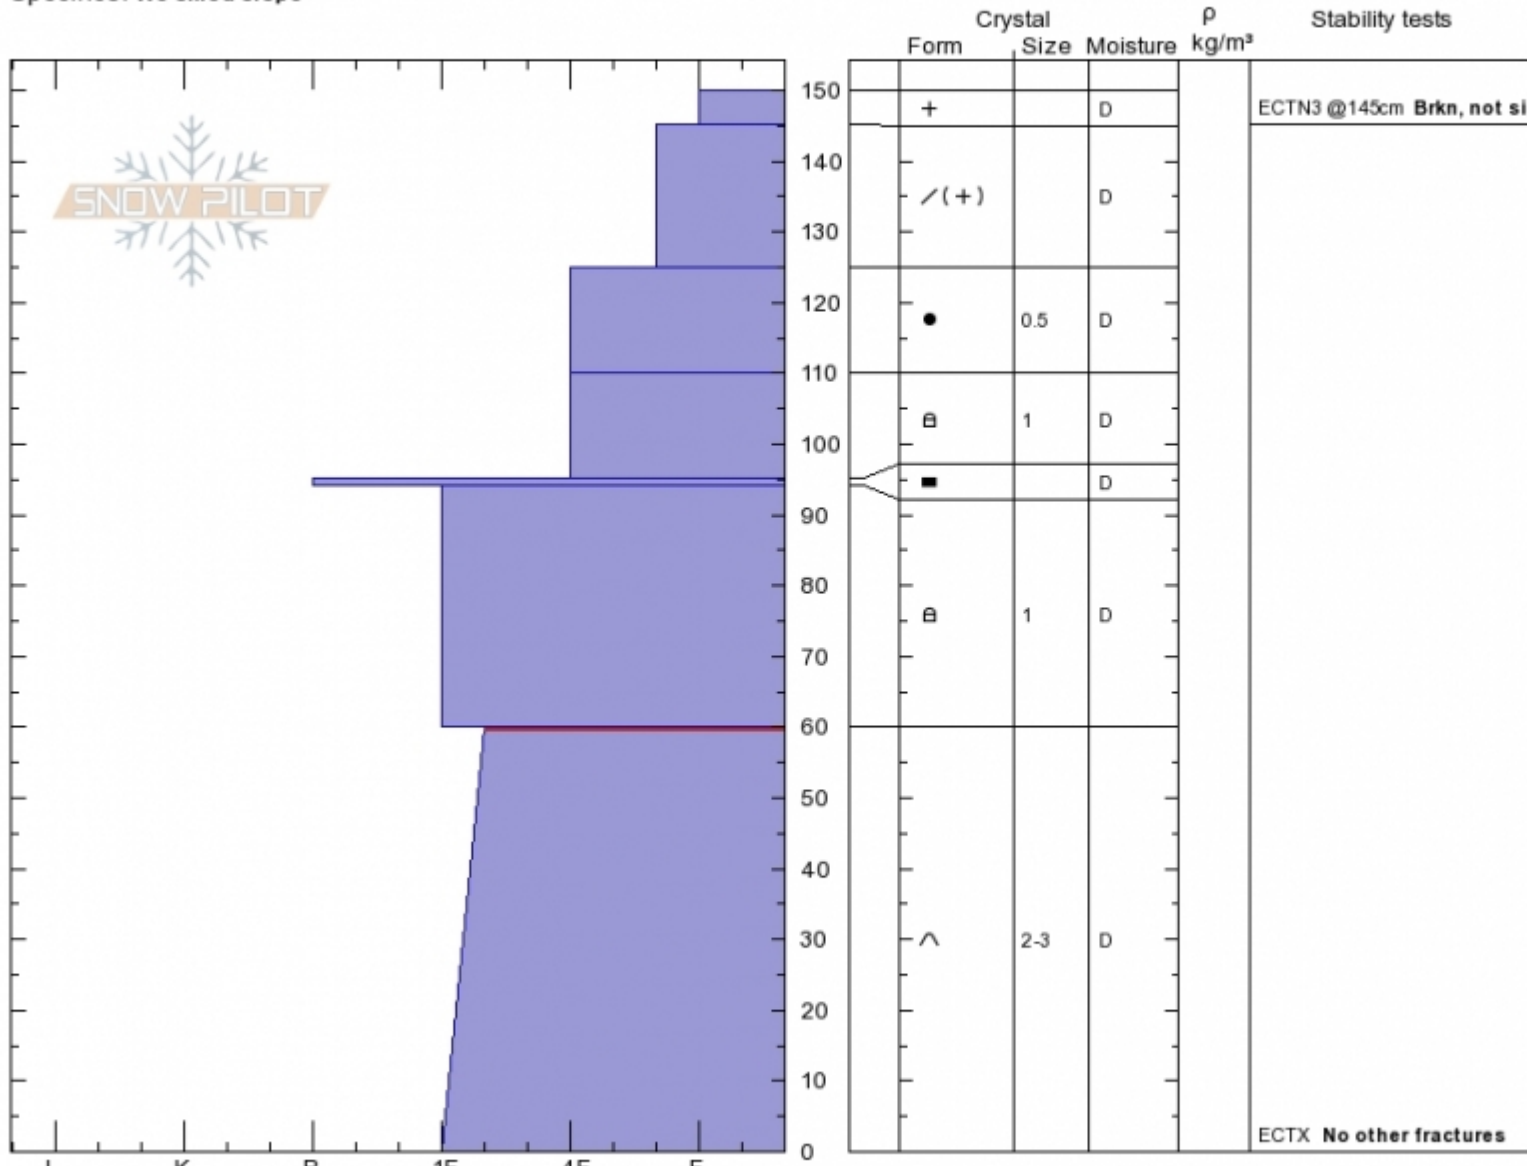

Mt Ellis Burn
Gallatin Range-N
MT
 Elevation: **2490 m**
 Aspect: **90°**
 Specifics: **We skied slope**

Karl Birkeland
Fri Mar 1 11:00 2019
 Co-ord: **45.57834N, -110.95410W**
 Slope Angle: **28°**
 Wind Loading: **no**

Stability: **Very Good**
 Air Temperature:
 Sky Cover: **SCT**
 Precipitation: **NO**
 Wind: **W Light Breeze**

HS150
 Stability Test Notes
145: Brkn, not significant
0: No other fractures

Layer No
 0-60: Prob

Notes: Much less new snow (just 25 cm) than other nearby areas like the Bridgers or down near Big Sky.

Advisory Region
 Northern Gallatin
 Longitude
 -110.95W
 Latitude
 45.58N
 Northern Gallatin, 2019-03-01