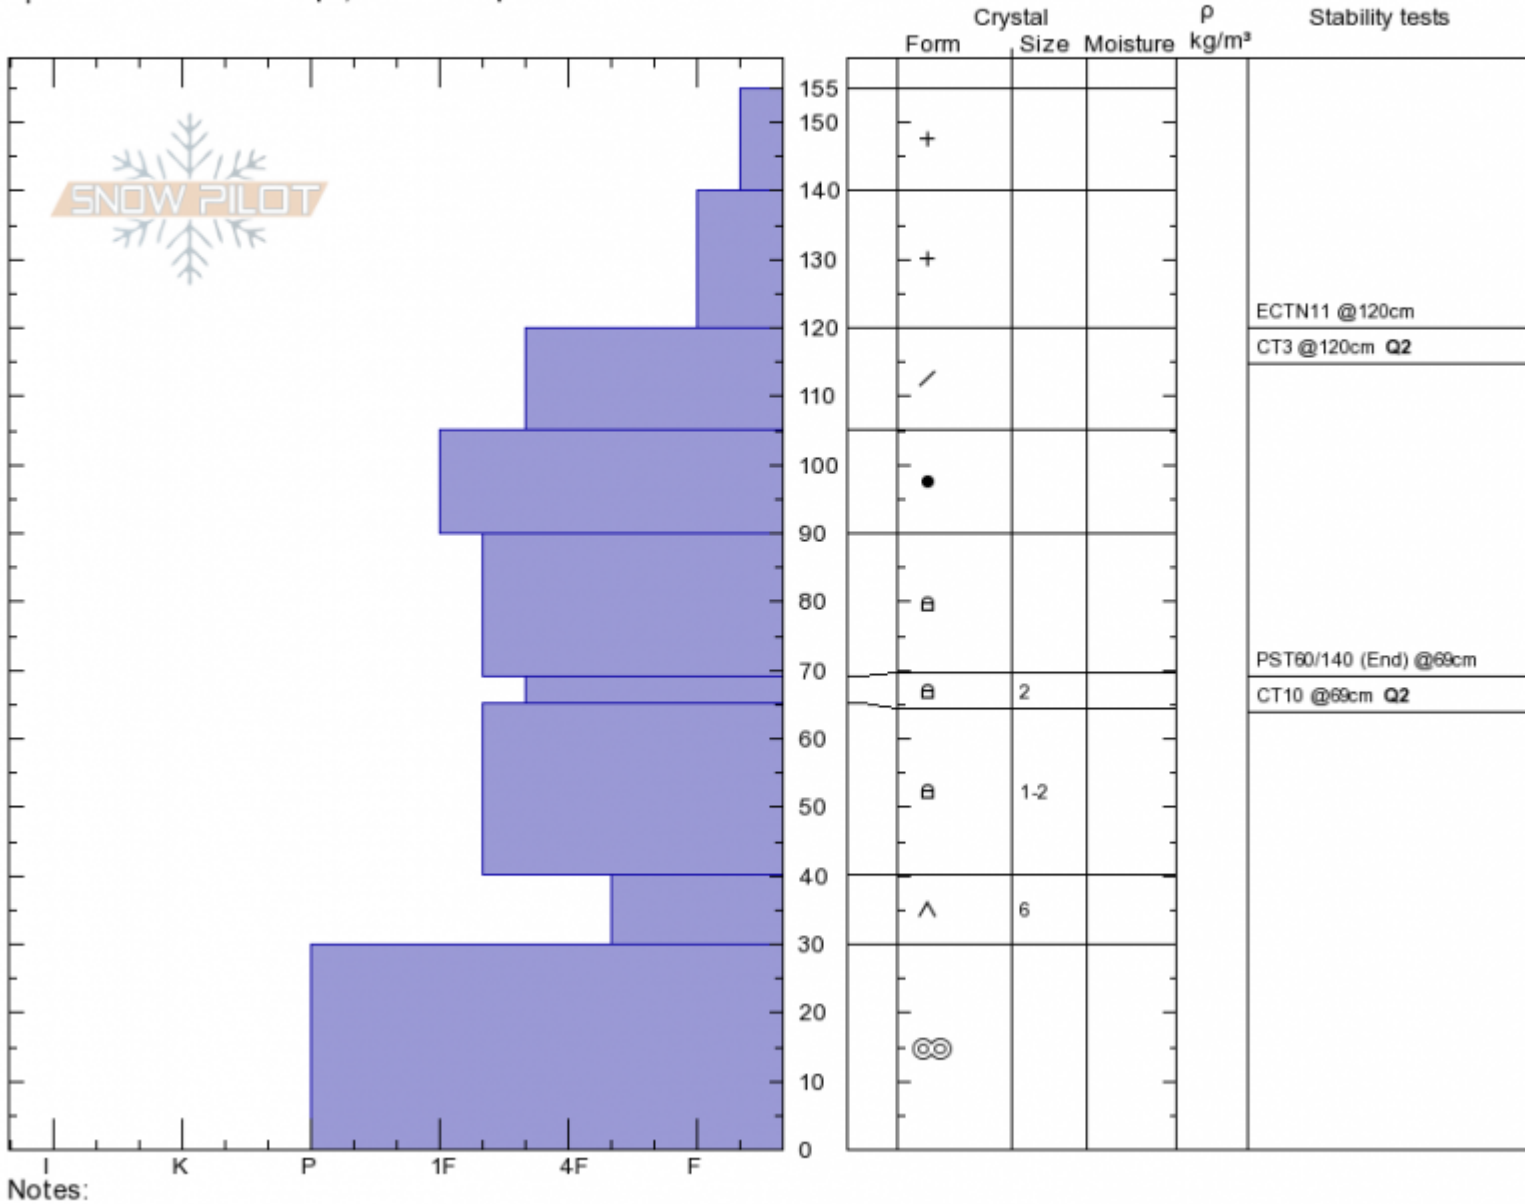

Beehive Basin

Andrew Schauer

Stability: Fair

HS155 PS20

Layer No

Sat Mar 2 10:30 2019

Air Temperature: -12°C

Stability Test Notes

65-69: Pro

Montana, Madison Range Co-ord: 45.32055N, -111.38106W

Sky Cover: OVC

120: Q2

Elevation: 8850 ft

Slope Angle: 27°

Precipitation: S-1

69: Q2

Aspect: 240°

Wind Loading: no

Wind: SW Light Breeze

Specifics: Ski tracks on slope; We skied slope

Advisory Region  
 Northern Madison  
 Longitude  
 -111.38W  
 Latitude  
 45.32N  
 Northern Madison, 2019-03-02