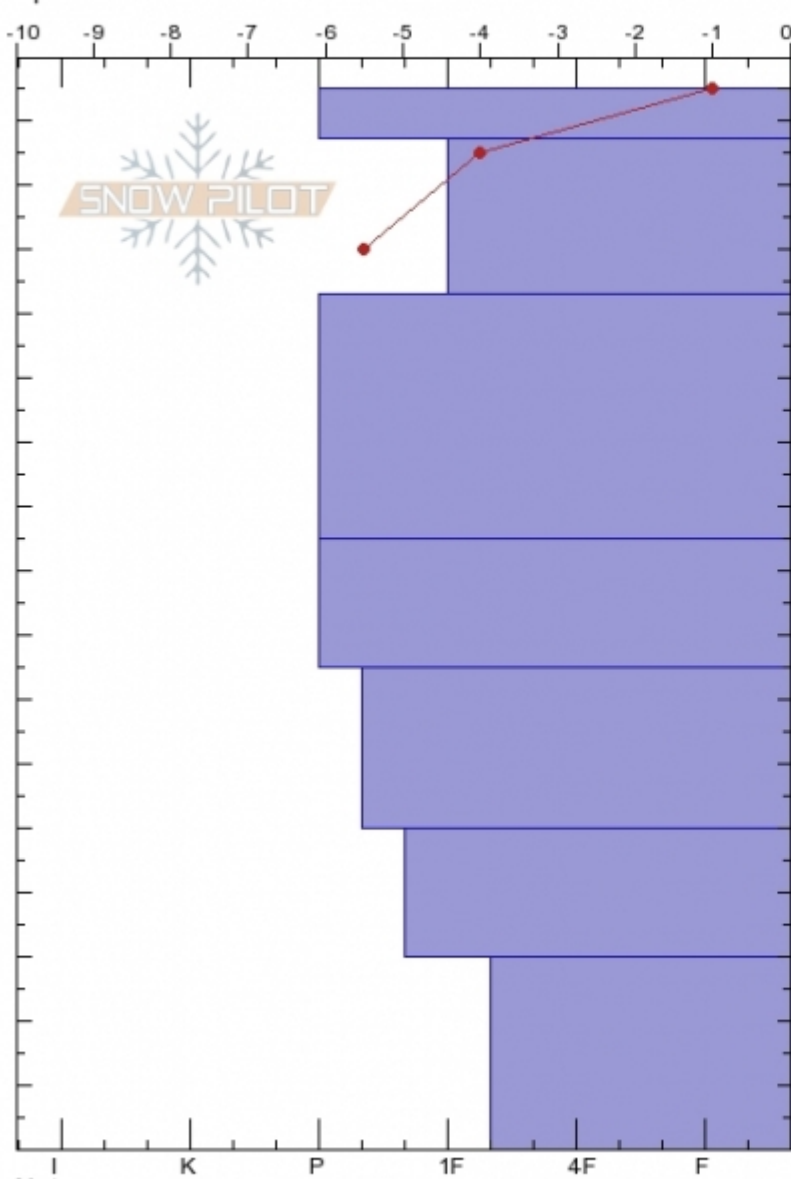

Bacon Rind Mdw
Madison Range-S
MT
Elevation: **8800 ft**
Aspect: **90°**
Specifics:

Doug Chabot-Admin
Wed Mar 20 12:00 2019
Co-ord: **44.97056N, -111.09534W**
Slope Angle: **15°**
Wind Loading:

Stability: **Very Good**
Air Temperature: **-1°C**
Sky Cover:
Precipitation: **NO**
Wind:

HS165
Stability Test Notes

Layer No

	Crystal		Moisture	ρ kg/m³	Stability tests
	Form	Size			
165					
160	⊙				
150					
140					
130					
120					
110					
100					
90					
80					
70					
60					
50					
40	□				
30					
20	^				
10					
0					ECTX