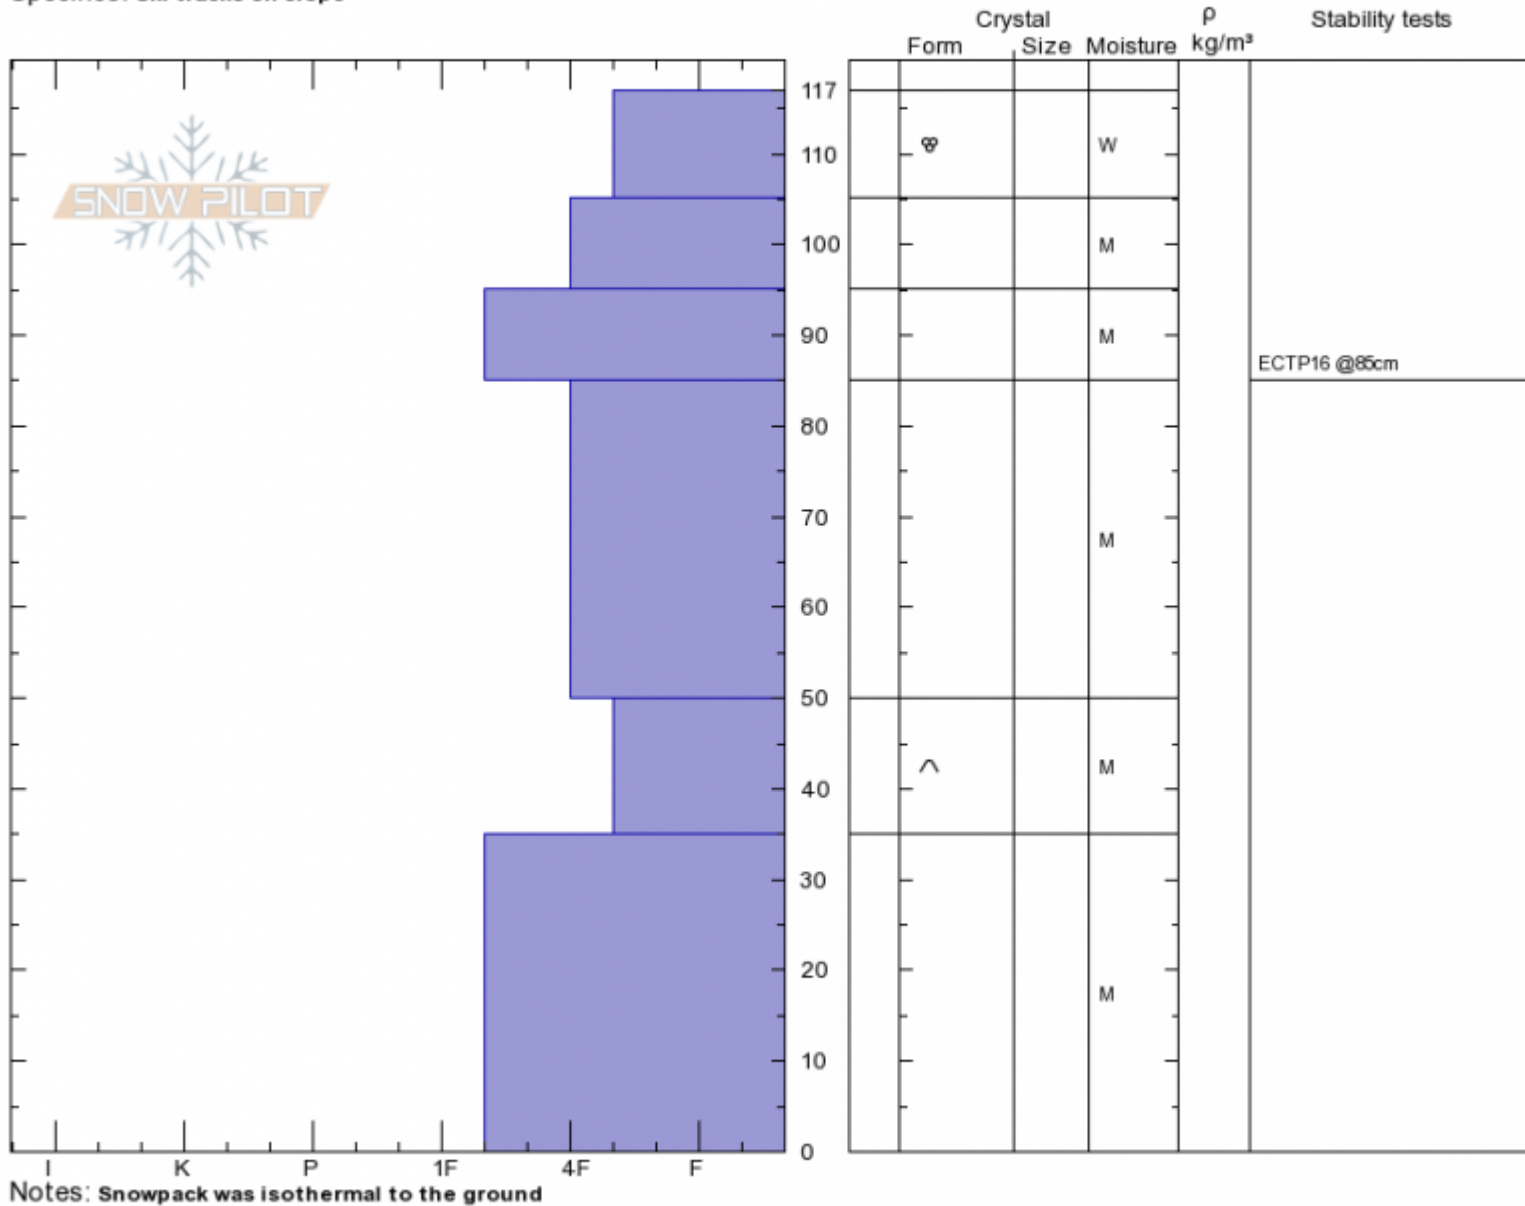

South Saddle  
 Bridger Range  
 MT  
 Elevation: 8770 ft  
 Aspect: 105°  
 Specifics: Ski tracks on slope

Andrew Schauer  
 Sat Mar 23 12:00 2019  
 Co-ord: 45.78937N, -110.93668W  
 Slope Angle: 35°  
 Wind Loading: no

Stability: Fair  
 Air Temperature: 3°C  
 Sky Cover: FEW  
 Precipitation: NO  
 Wind: SW Light Breeze

HS117 PF50  
 Stability Test Notes

Layer No  
 35-50: Pro

Advisory Region  
 Bridger Range  
 Longitude  
 -110.94W  
 Latitude  
 45.79N  
 Bridger Range, 2019-03-23