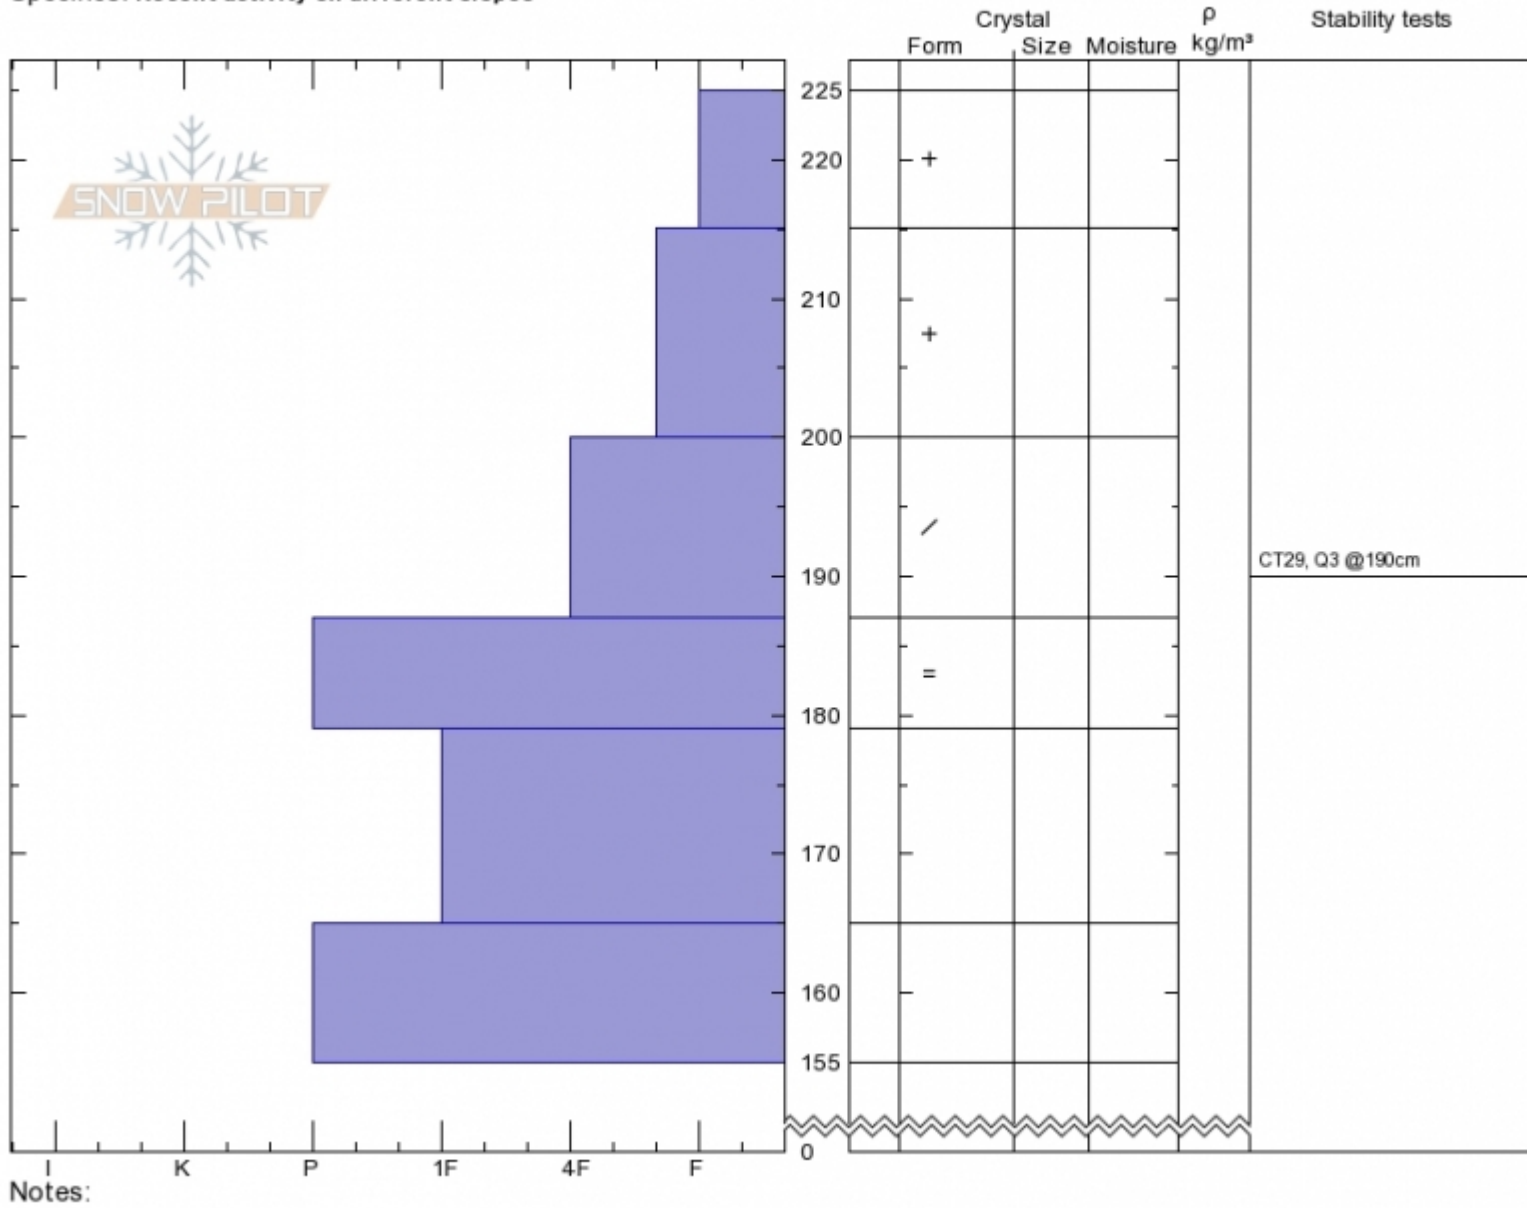

Top of Sometimes
Bridger Range
MT
Elevation: **8450 ft**
Aspect: **65°**
Specifics: **Recent activity on different slopes**

Alex Marienthal
Fri Apr 12 17:00 2019
Co-ord: **45.81709N, -110.92857W**
Slope Angle: **25°**
Wind Loading: **no**

Stability: **Fair**
Air Temperature:
Sky Cover: **BKN**
Precipitation: **NO**
Wind: **Calm**

HS225
Stability Test Notes

Layer No

Advisory Region
Bridger Range
Bridger Range, 2019-04-19