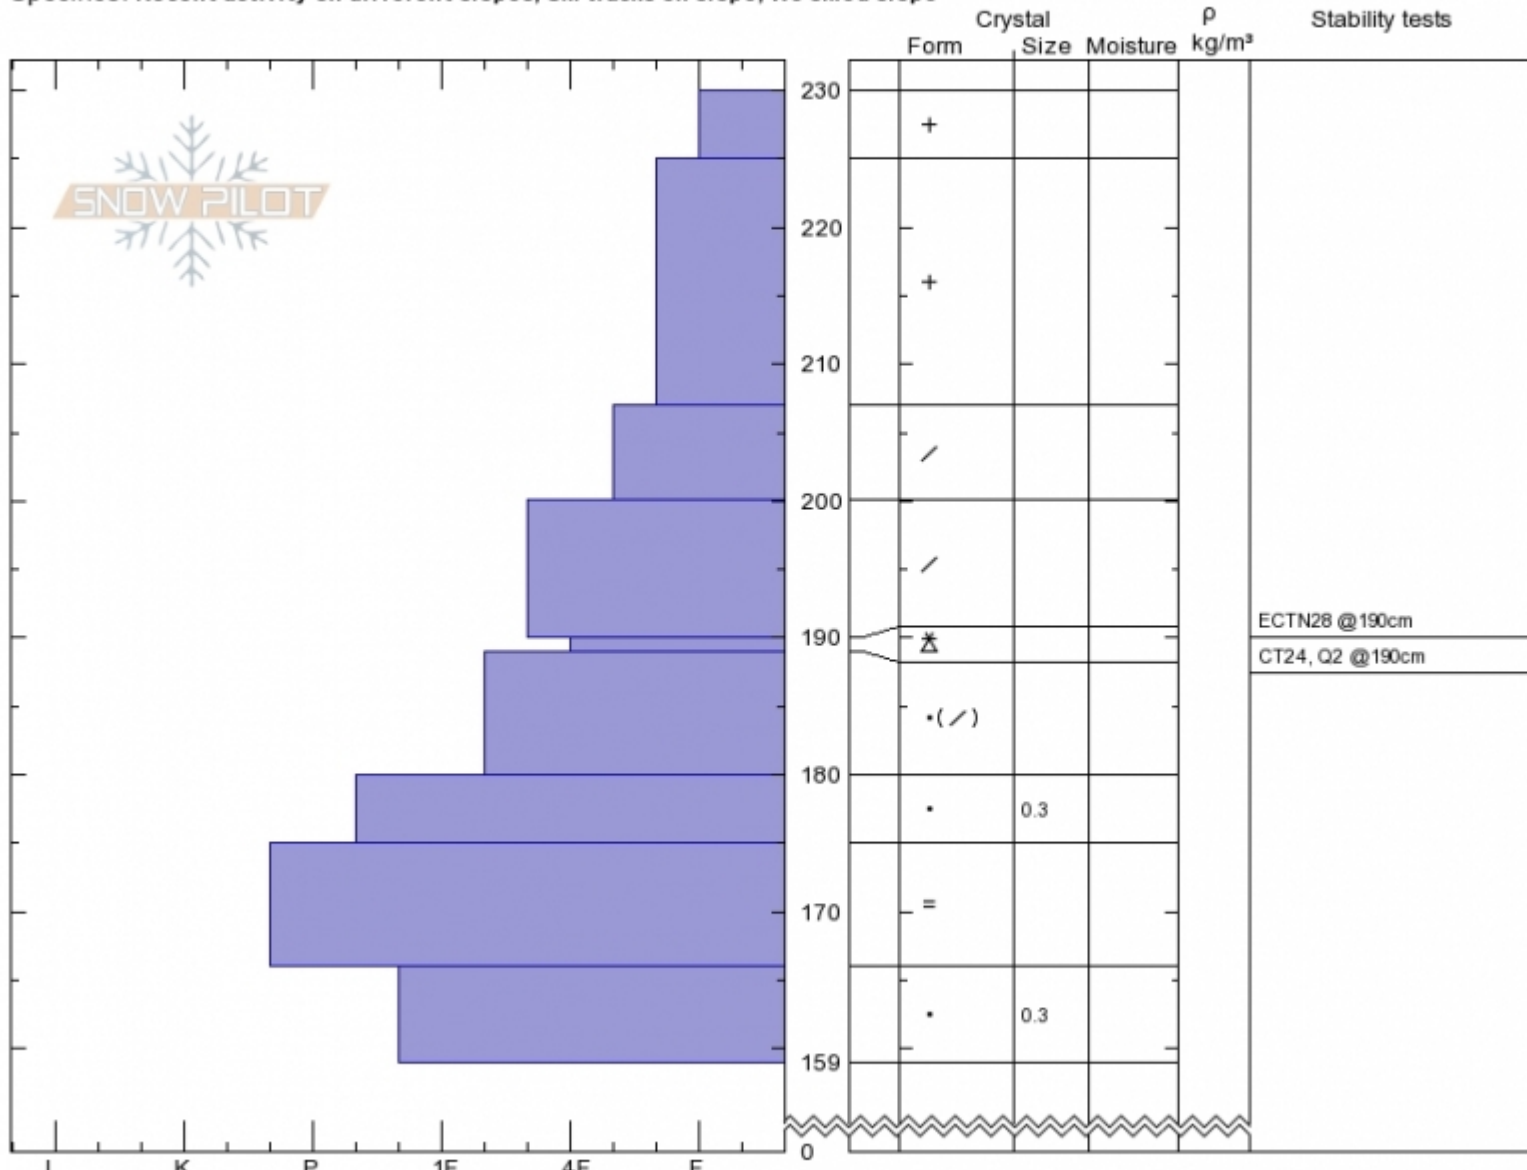

Sometimes near tram
 Bridger Range
 MT
 Elevation: 8420 ft
 Aspect: 69°
 Specifics: Recent activity on different slopes; Ski tracks on slope; We skied slope

Alex Marienthal
 Wed Apr 17 12:30 2019
 Co-ord: 45.81735N, -110.92846W
 Slope Angle: 23°
 Wind Loading: no

Stability: **Good**
 Air Temperature:
 Sky Cover: **OVC**
 Precipitation: **S1**
 Wind: **W Light Breeze**

HS230
 Stability Test Notes

Layer No

Notes: Stability of new snow good until sunshine or warm temps... quick change possible any minute...