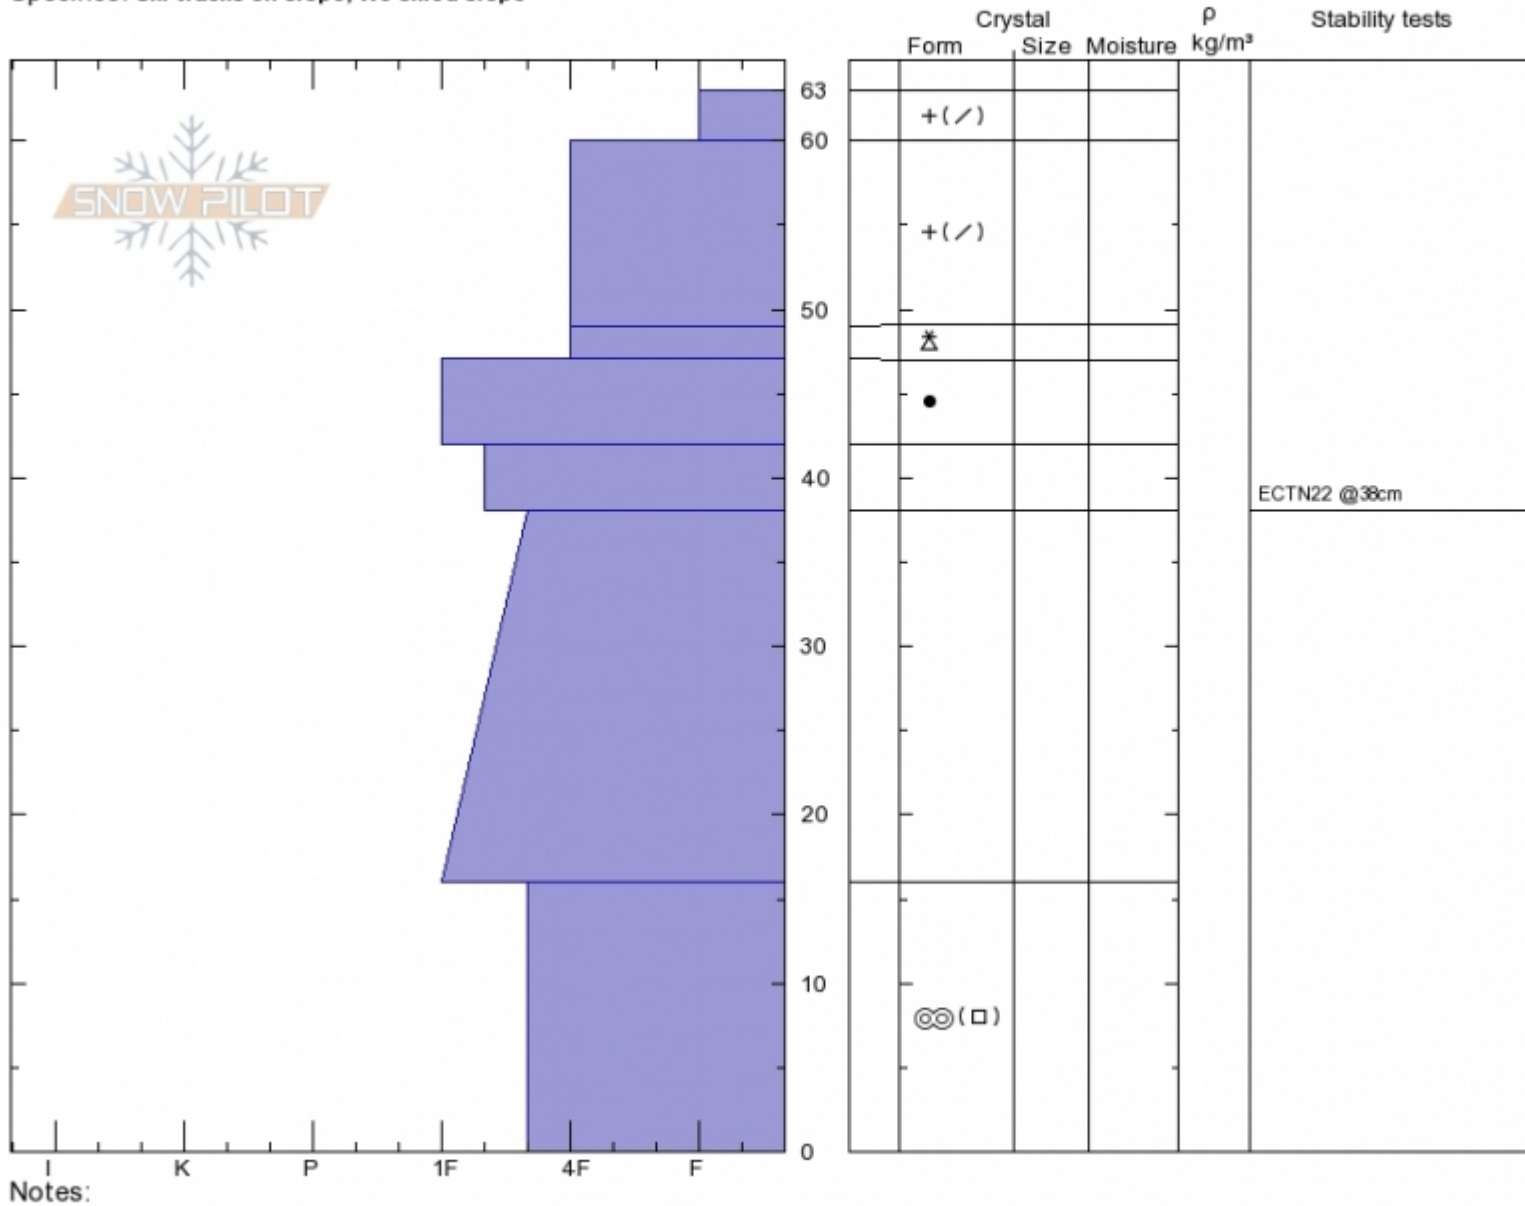

**Lower Reefer Chute**  
**Bridger Range**  
**MT**  
 Elevation: **8082 ft**  
 Aspect: **20°**  
 Specifics: **Ski tracks on slope; We skied slope**

**Alex Marienthal**  
**10/27/2019 - 11:15am**  
 Co-ord: **45.82920N, -110.93093W**  
 Slope Angle: **32°**  
 Wind Loading: **no**

Stability: **Good**  
 Air Temperature: **-17°C**  
 Sky Cover: **BKN**  
 Precipitation: **S-1**  
 Wind: **W Light Breeze**

HS:**63**  
 Stability Test Notes

Layer No

Advisory Region  
 Bridger Range  
 Longitude  
 -110.93W  
 Latitude  
 45.83N