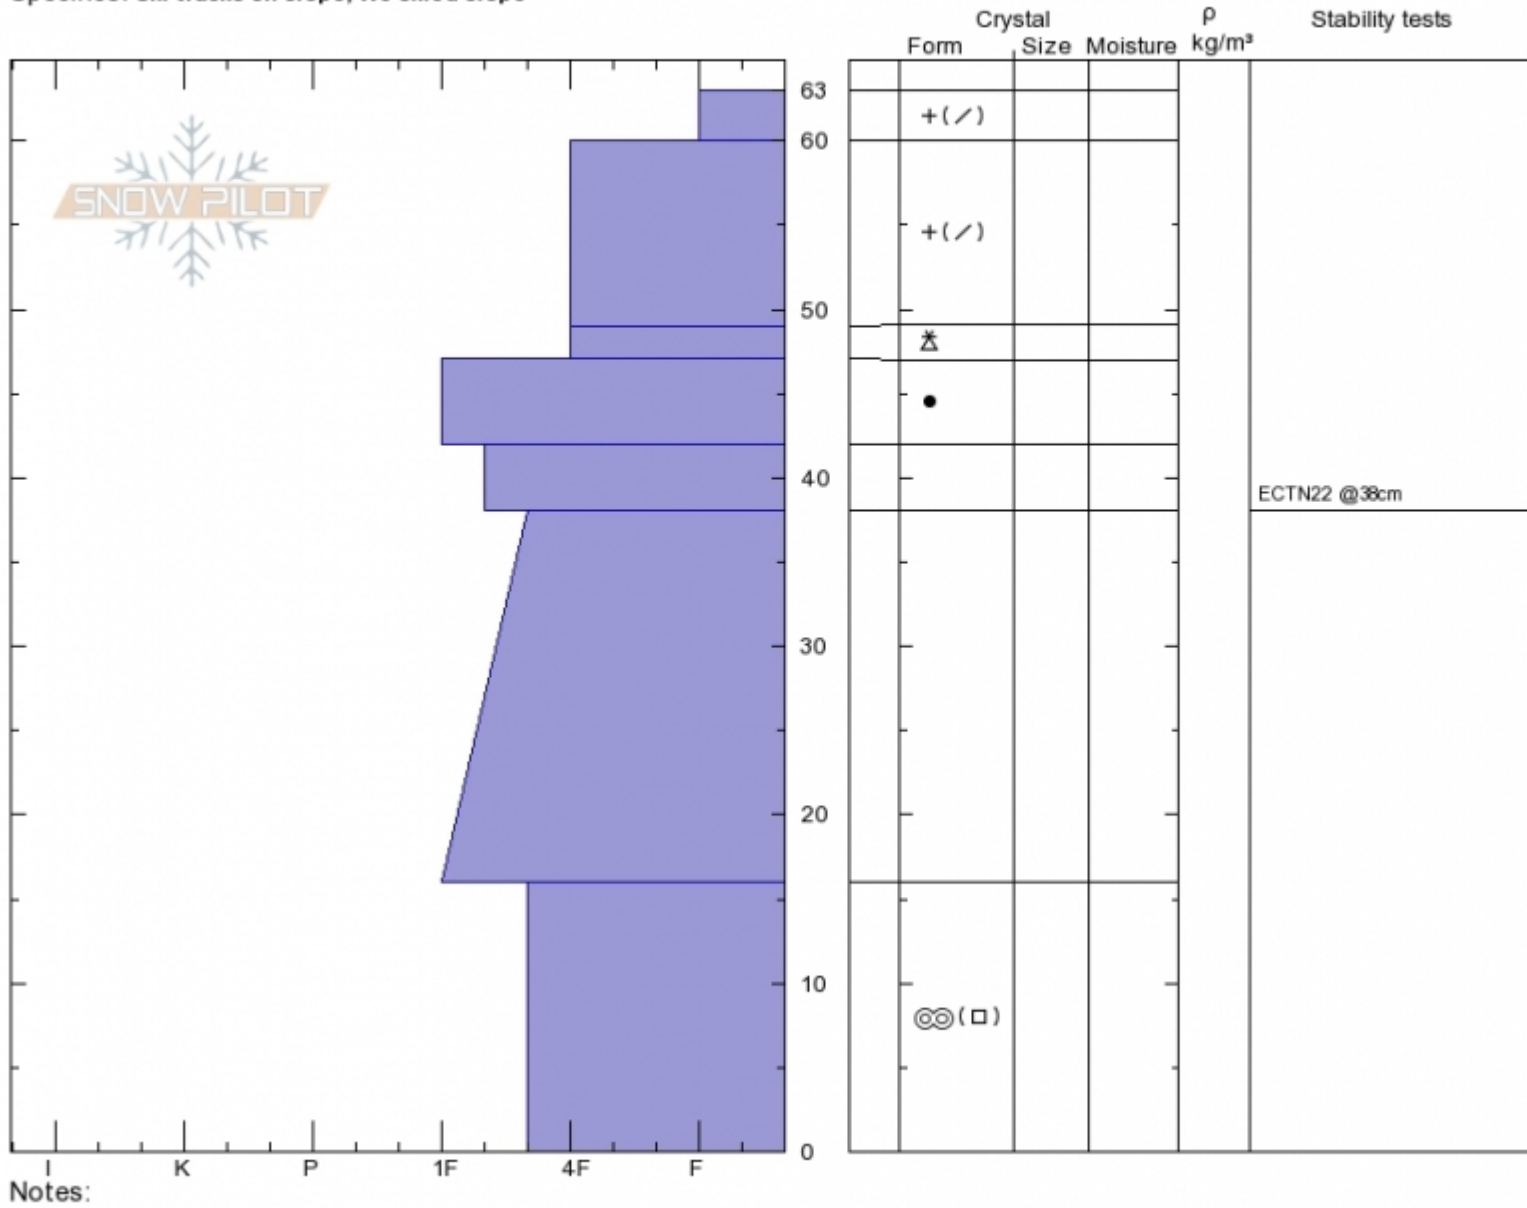

Lower Reefer Chute
Bridger Range
MT
 Elevation: **8082 ft**
 Aspect: **20°**
 Specifics: **Ski tracks on slope; We skied slope**

Alex Marienthal
10/27/2019 - 11:15am
 Co-ord: **45.82920N, -110.93093W**
 Slope Angle: **32°**
 Wind Loading: **no**

Stability: **Good**
 Air Temperature: **-17°C**
 Sky Cover: **BKN**
 Precipitation: **S-1**
 Wind: **W Light Breeze**

HS:**63**
 Stability Test Notes

Layer No

Advisory Region
 Bridger Range
 Longitude
 -110.93W
 Latitude
 45.83N