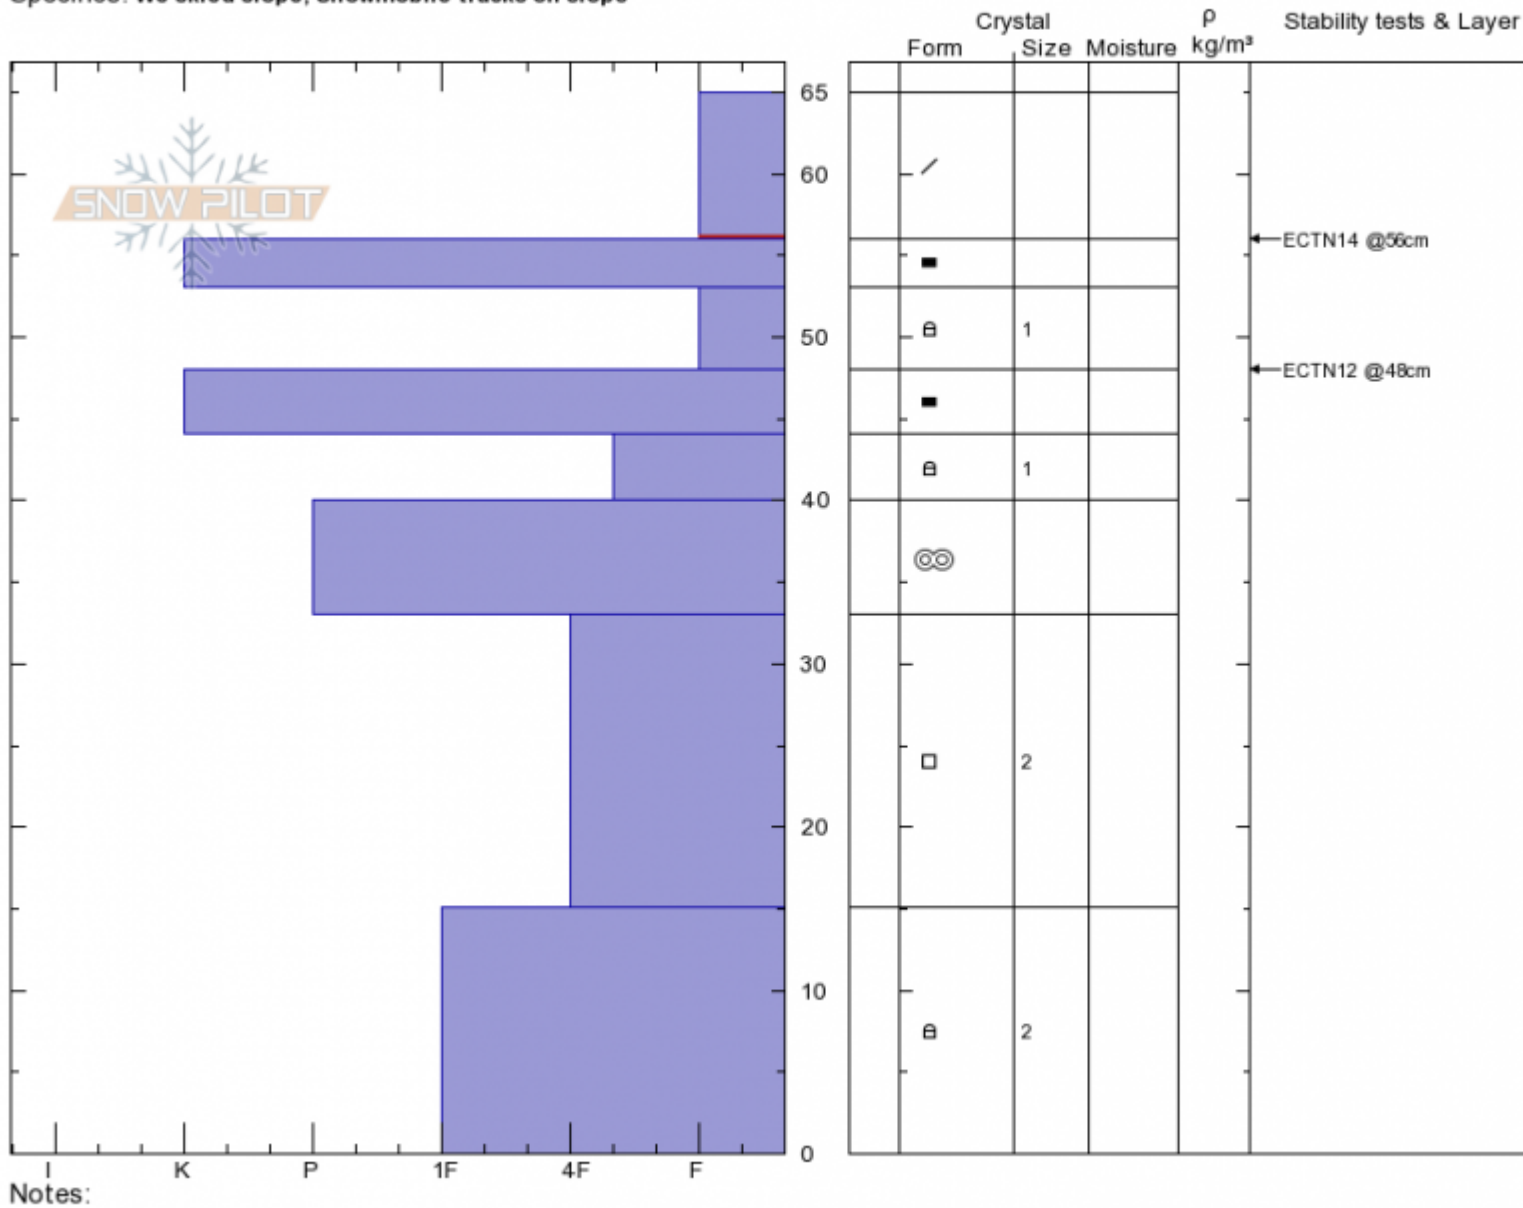

Marty's  
 Cooke City  
 MT  
 Elevation: 9758 ft  
 Aspect: SW  
 Specifics: We skied slope; Snowmobile tracks on slope

Doug Chabot-Admin  
 11/27/2019 - 10:30am  
 Co-ord: 45.04834N, -109.94609W  
 Slope Angle: 33°  
 Wind Loading: previous

Stability: **Good**  
 Air Temperature: -14°C  
 Sky Cover: **OVC**  
 Precipitation: **NO**  
 Wind:

HS:65  
 Layer Notes:  
 65-56cm: **Problematic layer**

Advisory Region  
 Cooke City  
 Longitude  
 -109.96W  
 Latitude  
 45.05N