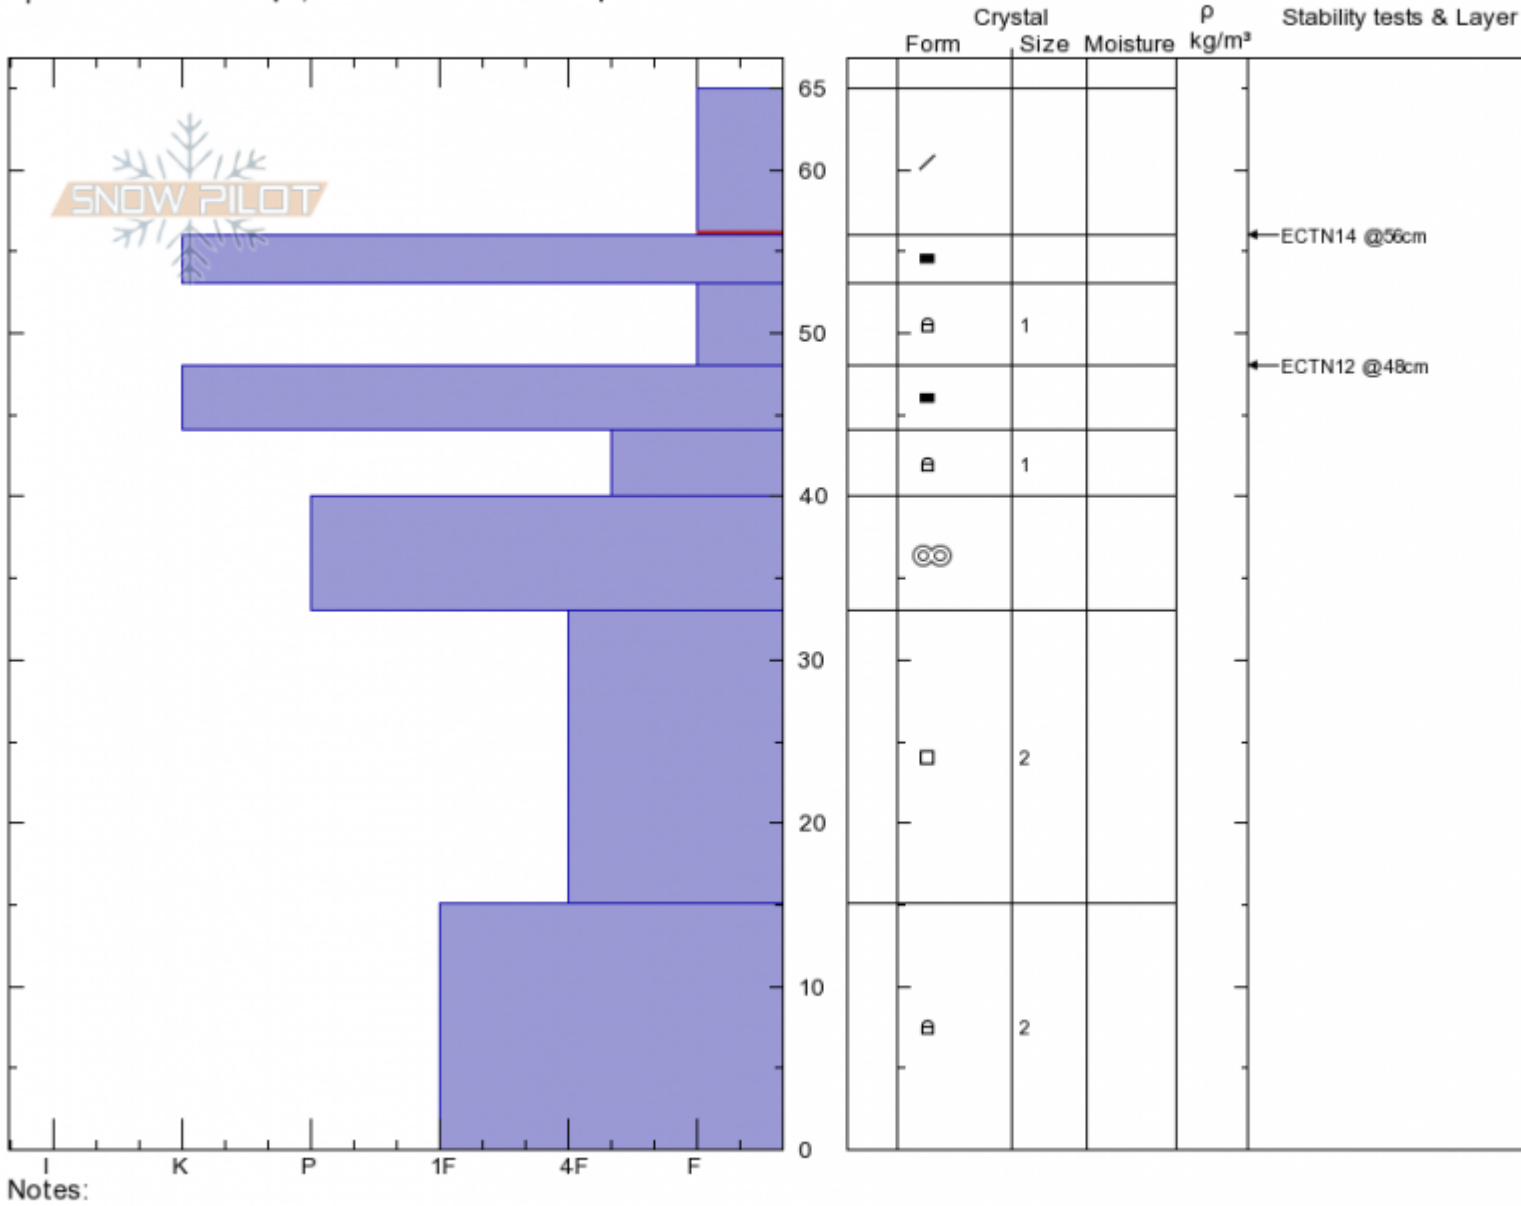

Marty's
 Cooke City
 MT
 Elevation: 9758 ft
 Aspect: SW
 Specifics: We skied slope; Snowmobile tracks on slope

Doug Chabot-Admin
 11/27/2019 - 10:30am
 Co-ord: 45.04834N, -109.94609W
 Slope Angle: 33°
 Wind Loading: previous

Stability: **Good**
 Air Temperature: -14°C
 Sky Cover: **OVC**
 Precipitation: **NO**
 Wind:

HS:65
 Layer Notes:
 65-56cm: **Problematic layer**

Advisory Region
 Cooke City
 Longitude
 -109.96W
 Latitude
 45.05N