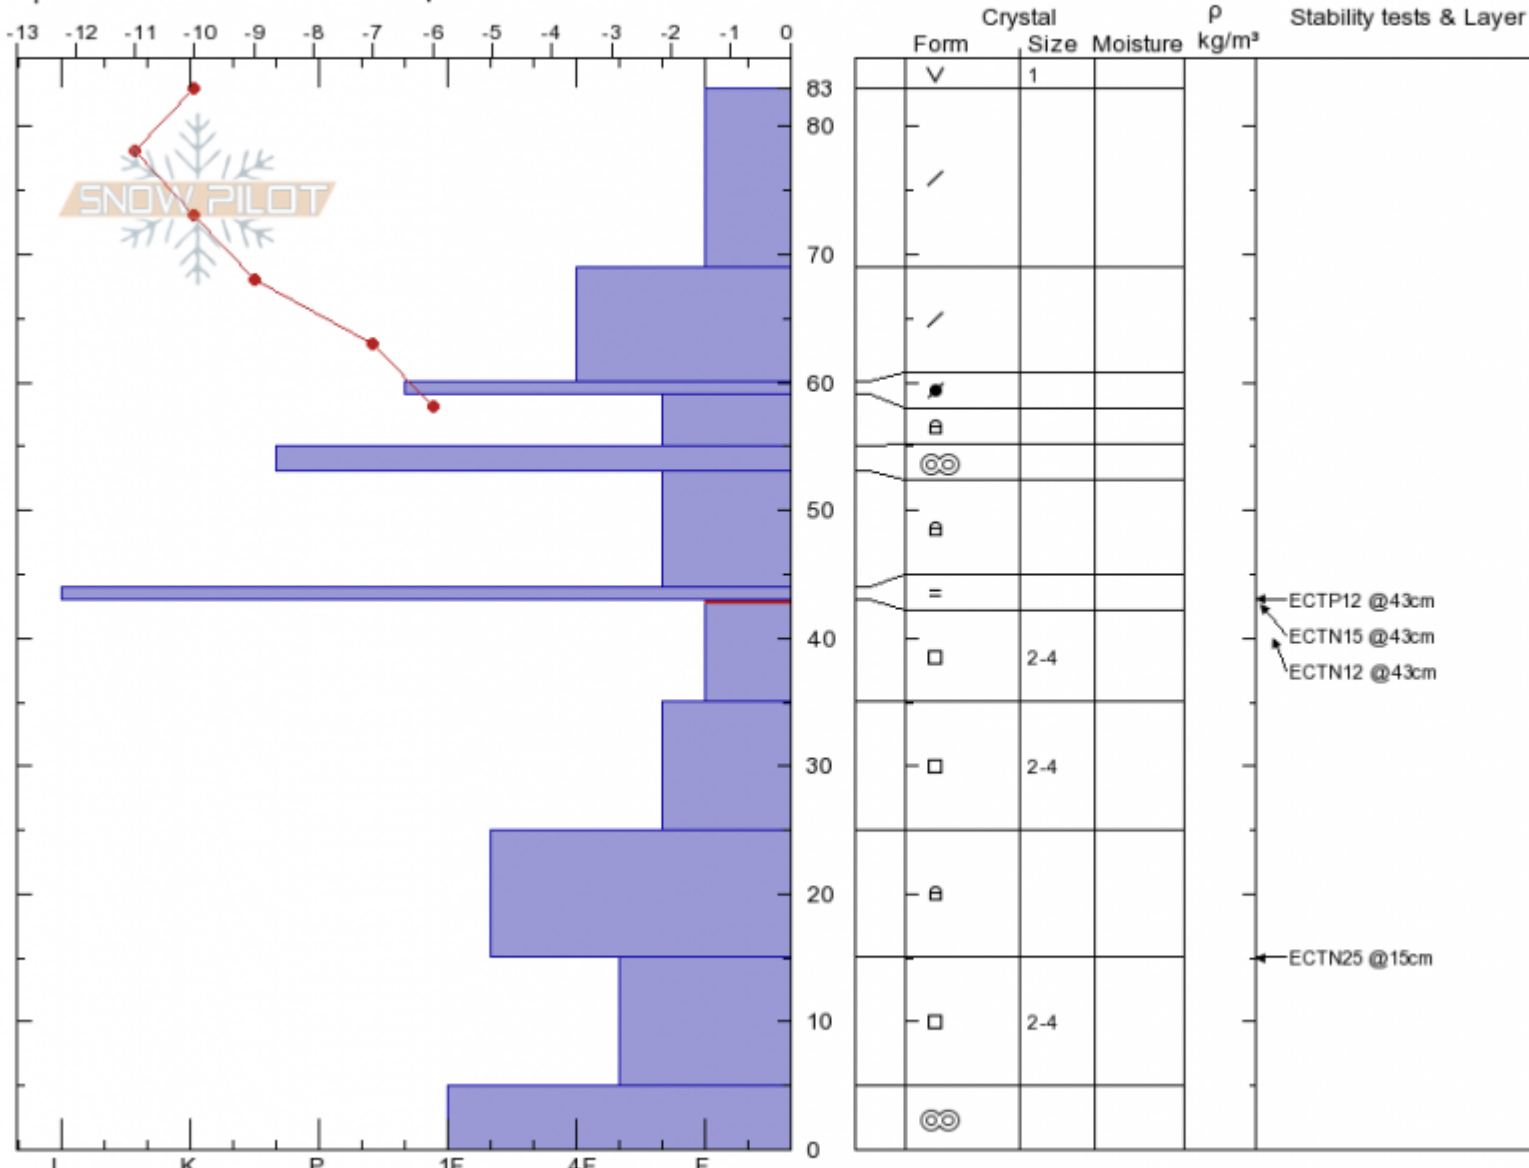

Second Yellowmule
Madison Range-N
MT
 Elevation: 9387 ft
 Aspect: 45°
 Specifics: Snowmobile tracks on slope

Andrew Schauer
 12/04/2019 - 11:00am
 Co-ord: 45.17842N, -111.40240W
 Slope Angle: 26°
 Wind Loading: no

Stability: **Good**
 Air Temperature: **-4.5°C**
 Sky Cover: **FEW**
 Precipitation: **NO**
 Wind: **Calm**

HS:83
 Layer Notes:
 43-35cm: **Problematic layer**

Notes: We dug a test pit at 3rd Yellowmule. Similar structure, ECTP14 at same LOC

Advisory Region
 Northern Madison
 Longitude
 -111.40W
 Latitude
 45.18N
 Northern Madison, 2019-12-04