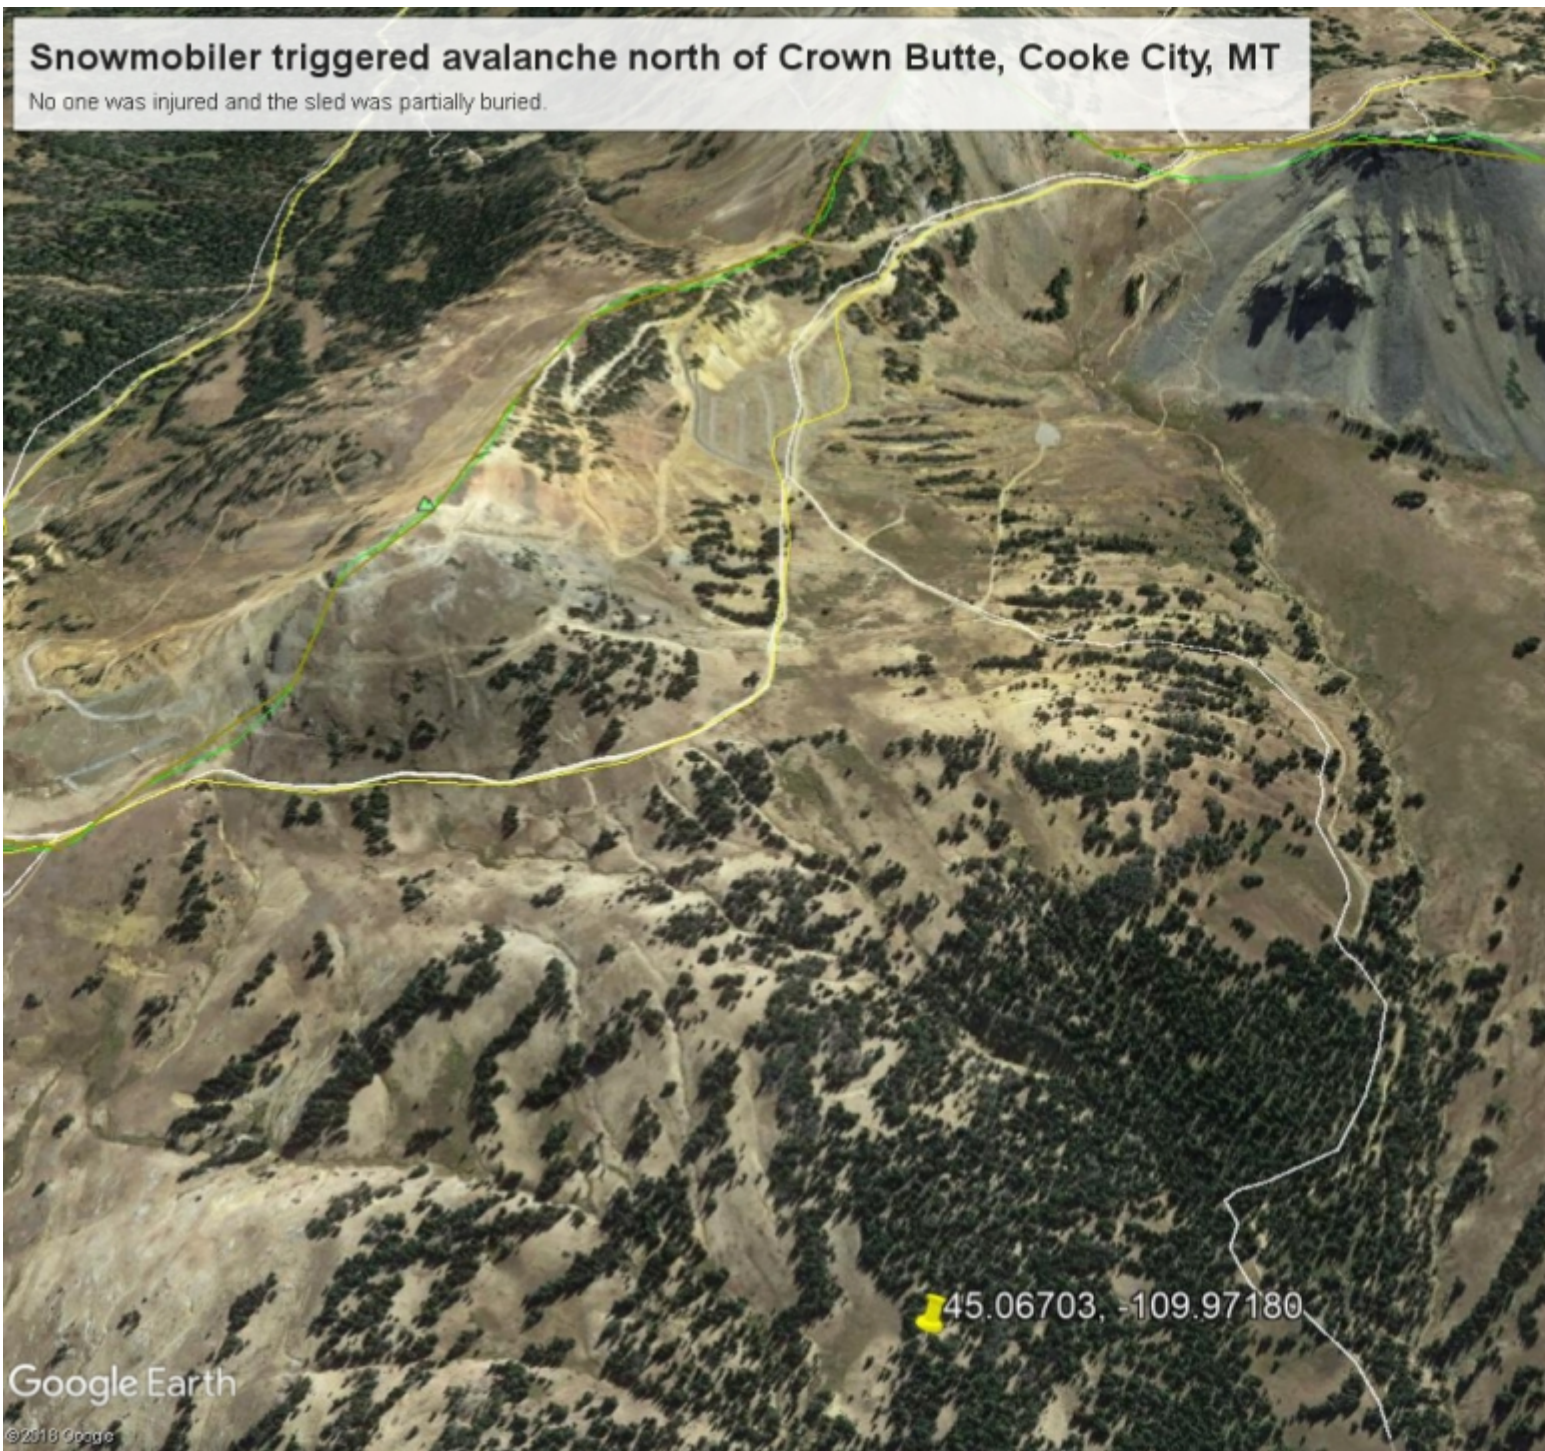

Snowmobiler triggered avalanche north of Crown Butte, Cooke City, MT

No one was injured and the sled was partially buried.

A snowmobiler triggered an avalanche (yellow pin) north of Crown Butte (the gray mountain at the top of the image). This zone is typically approached from Lulu Pass. His sled was partially buried, but the rider was not. Lots of new snow in the last 24 hours created a CONSIDERABLE avalanche danger.

Advisory Region

Cooke City

Longitude

-109.97W

Latitude

45.07N

Avalanche Details: [Natural and human triggered slides in Cooke City](#)

Forecast link: [GNFAC Avalanche Forecast for Mon Dec 9, 2019](#)