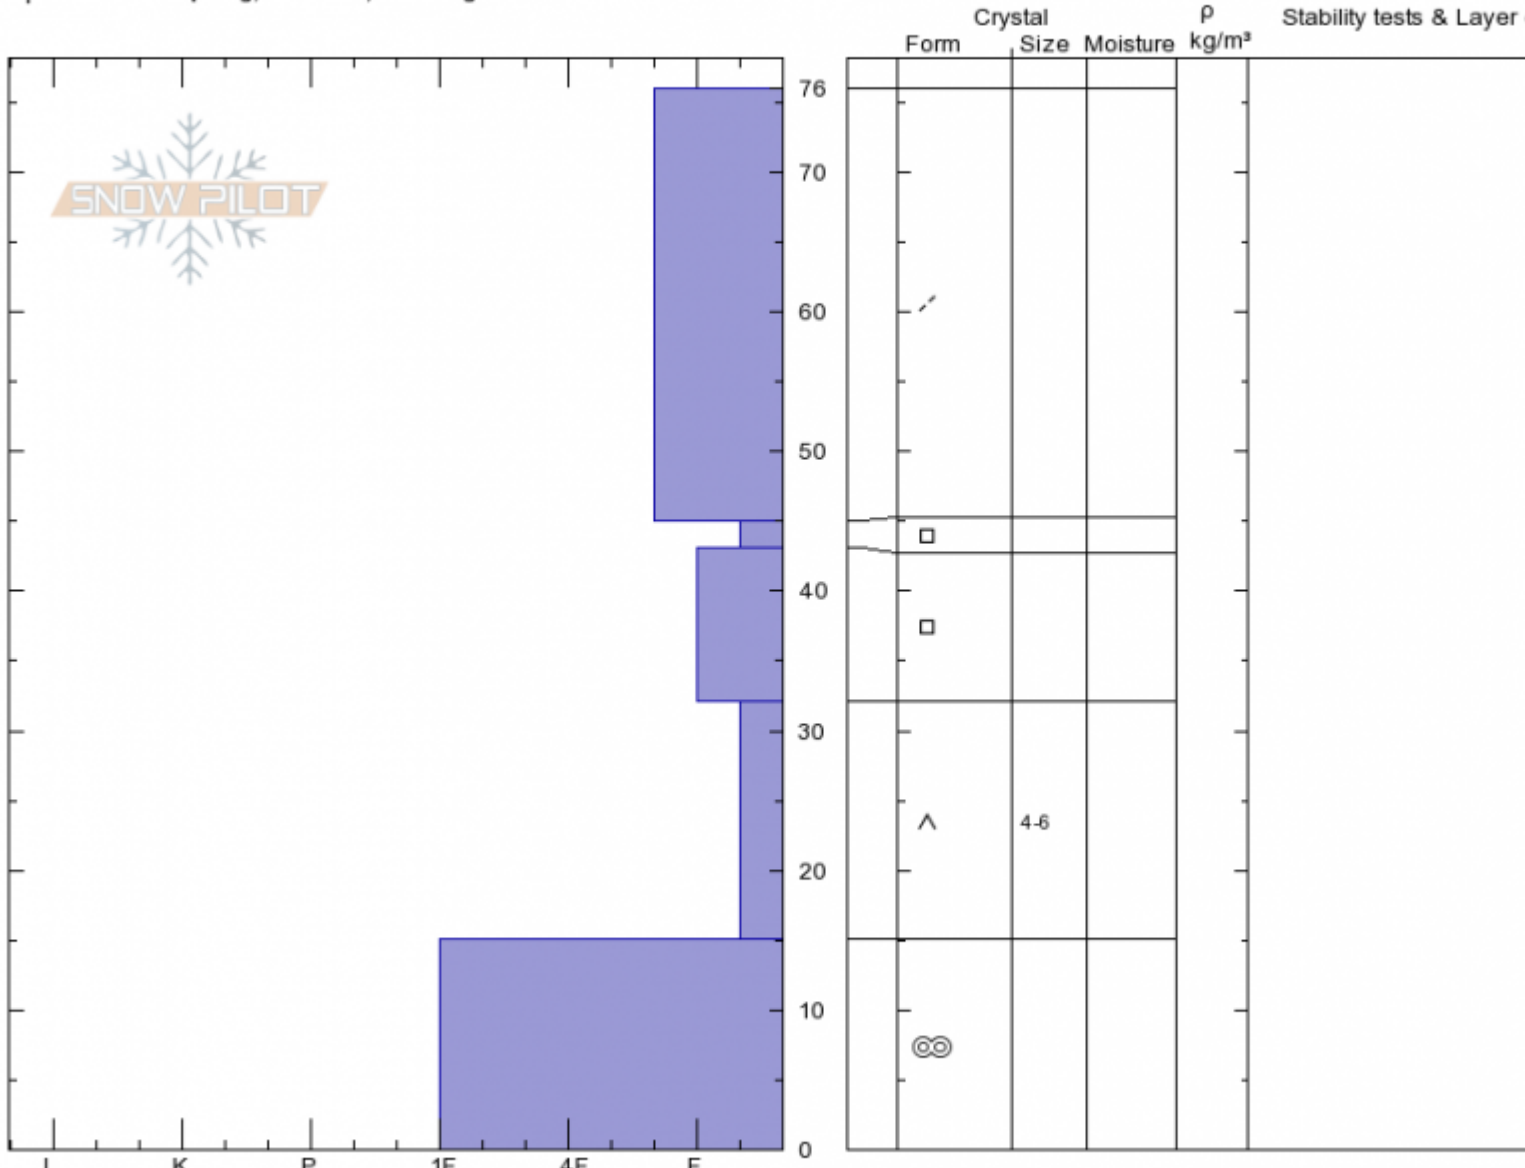

Targhee Pass Meadows Andrew Schauer
Henry Mtns 12/08/2019 - 12:00pm
MT Co-ord: 44.68610N, -111.29080W
 Elevation: **8230 ft** Slope Angle: **28°**
 Aspect: **30°** Wind Loading: **yes**
 Specifics: **Collapsing, localized; Cracking**

Stability: **Very Poor** HS: **76**
 Air Temperature:
 Sky Cover: **OVC**
 Precipitation: **S2**
 Wind: **SW Moderate**

Layer Notes:
 32-15cm: **Problematic layer**

Notes: Profile at fracture line of a slab that collapsed in DH layer (15-32cm) and propagated ~100'.

Advisory Region
 Lionhead Range
 Longitude
 -111.29W
 Latitude
 44.69N
 Lionhead Range, 2019-12-08