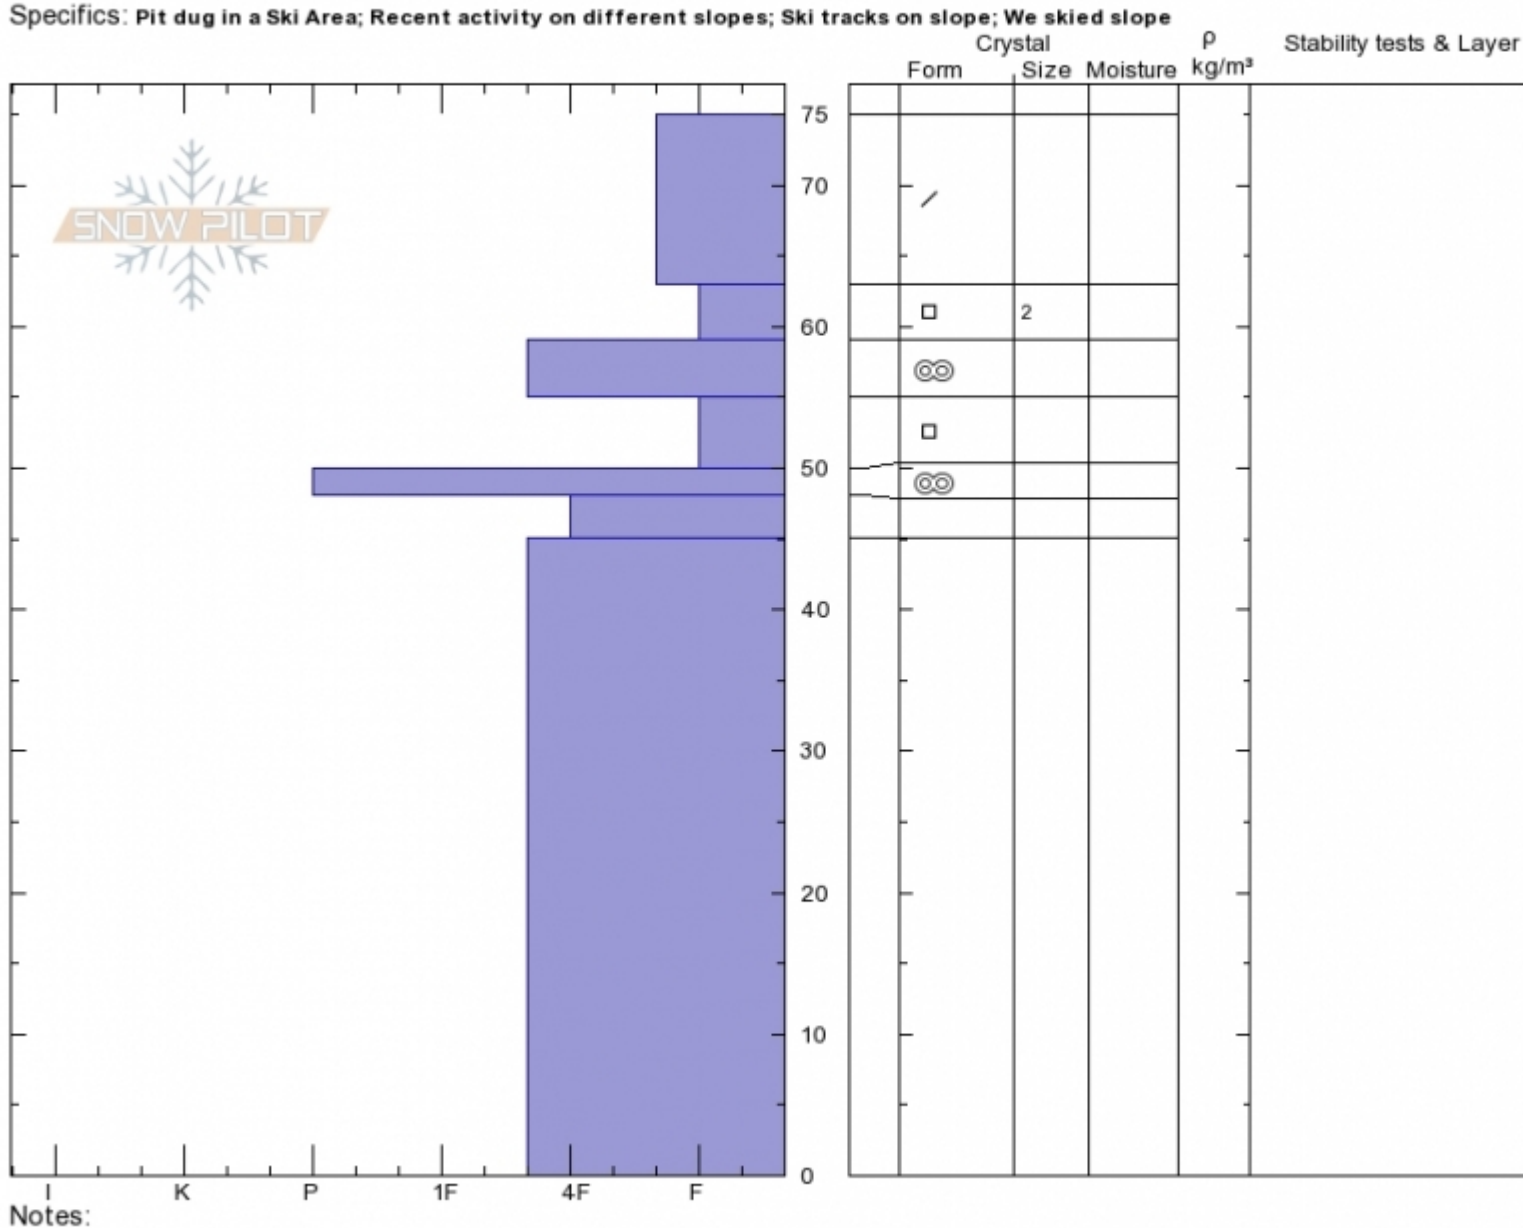

Little Slushman's Ravi
Bridger Range
MT
Elevation: **8440 ft**
Aspect: **120°**
Specifics: **Pit dug in a Ski Area; Recent activity on different slopes; Ski tracks on slope; We skied slope**

Alex Marienthal
12/07/2019 - 11:00am
Co-ord: **45.80515N, -110.93081W**
Slope Angle: **32°**
Wind Loading: **no**

Stability: **Good**
Air Temperature:
Sky Cover: **SCT**
Precipitation: **NO**
Wind: **Light Breeze**

HS:75 Layer Notes:

Advisory Region
Bridger Range
Longitude
-110.92W
Latitude
45.82N
Bridger Range, 2019-12-08