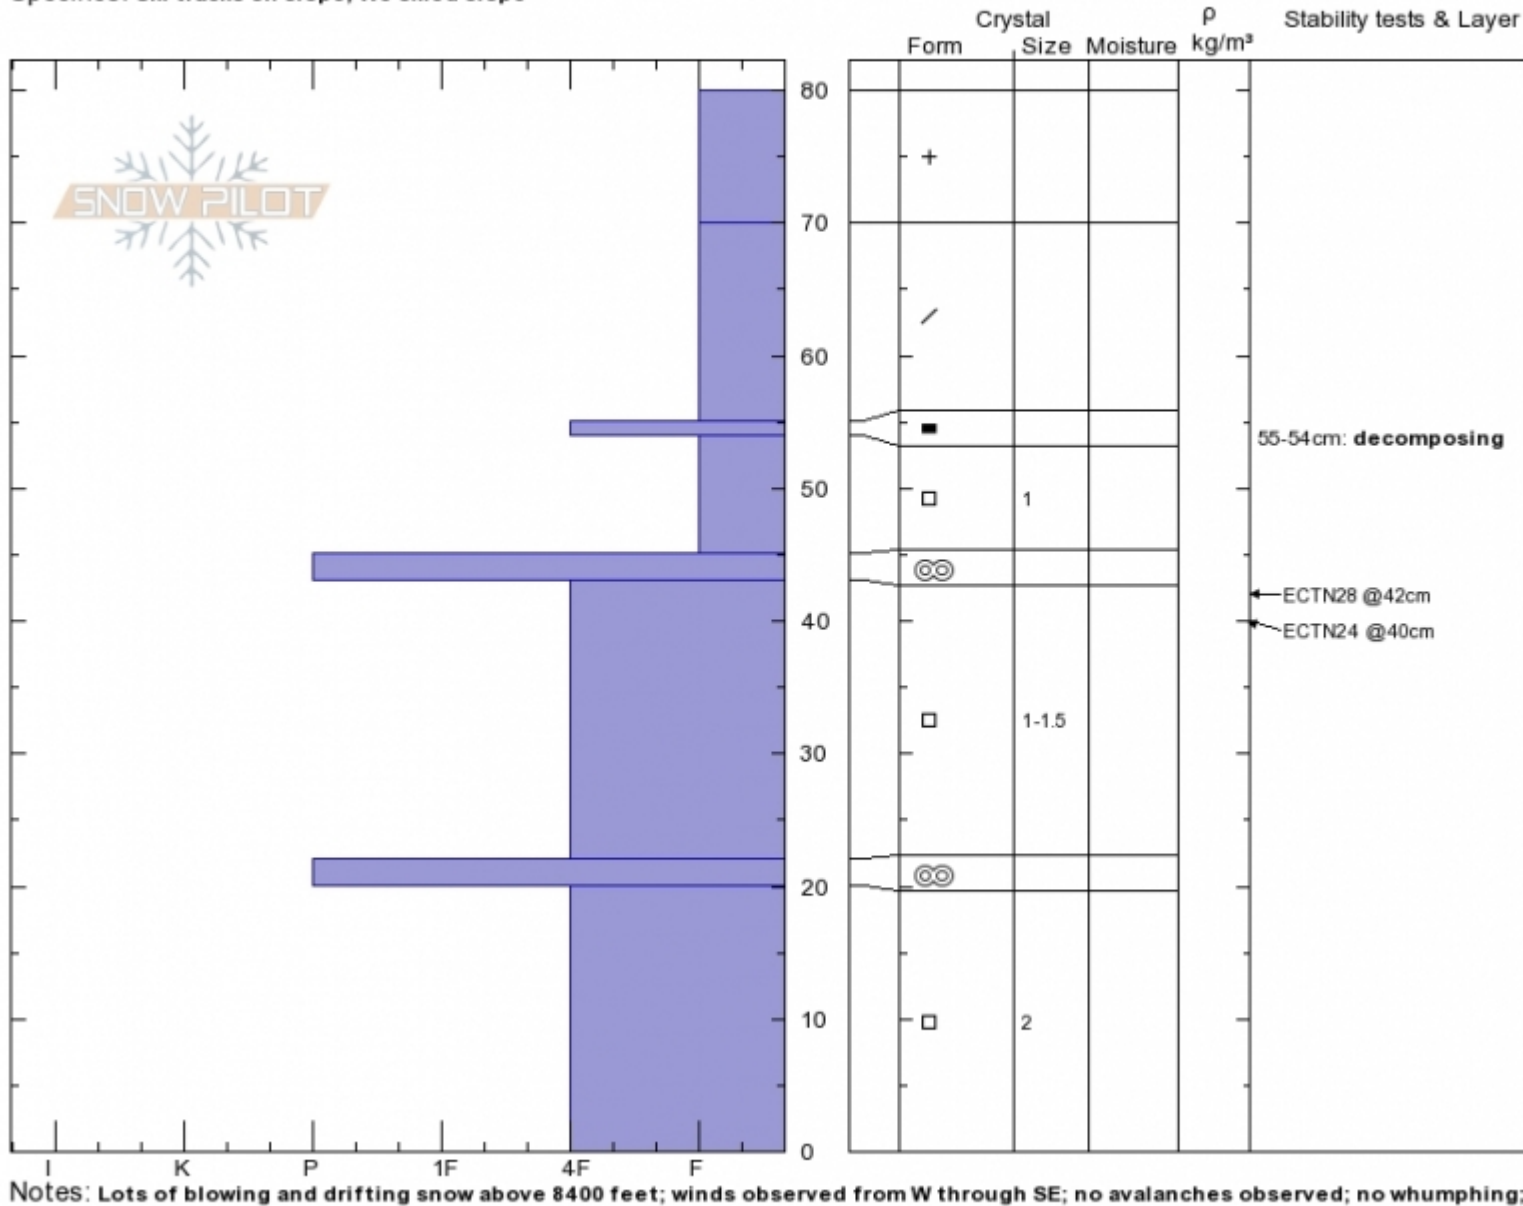

Mt Blackmore Dec 12
Gallatin Range-N
MT
 Elevation: **9418 ft**
 Aspect: **E**
 Specifics: **Ski tracks on slope; We skied slope**

Alexis Alloway
12/12/2019 - 11:15am
 Co-ord: **12T 500092E 5032524N**
 Slope Angle: **30°**
 Wind Loading: **yes**

Stability: **Good**
 Air Temperature:
 Sky Cover: **BKN**
 Precipitation: **NO**
 Wind: **SW Moderate**

HS:**80** Layer Notes:
 55-54cm: **decomposing**
 43-22cm: **Problematic layer**

Advisory Region
 Northern Gallatin
 Longitude
 -111.00W
 Latitude
 45.44N
 Northern Gallatin, 2019-12-13