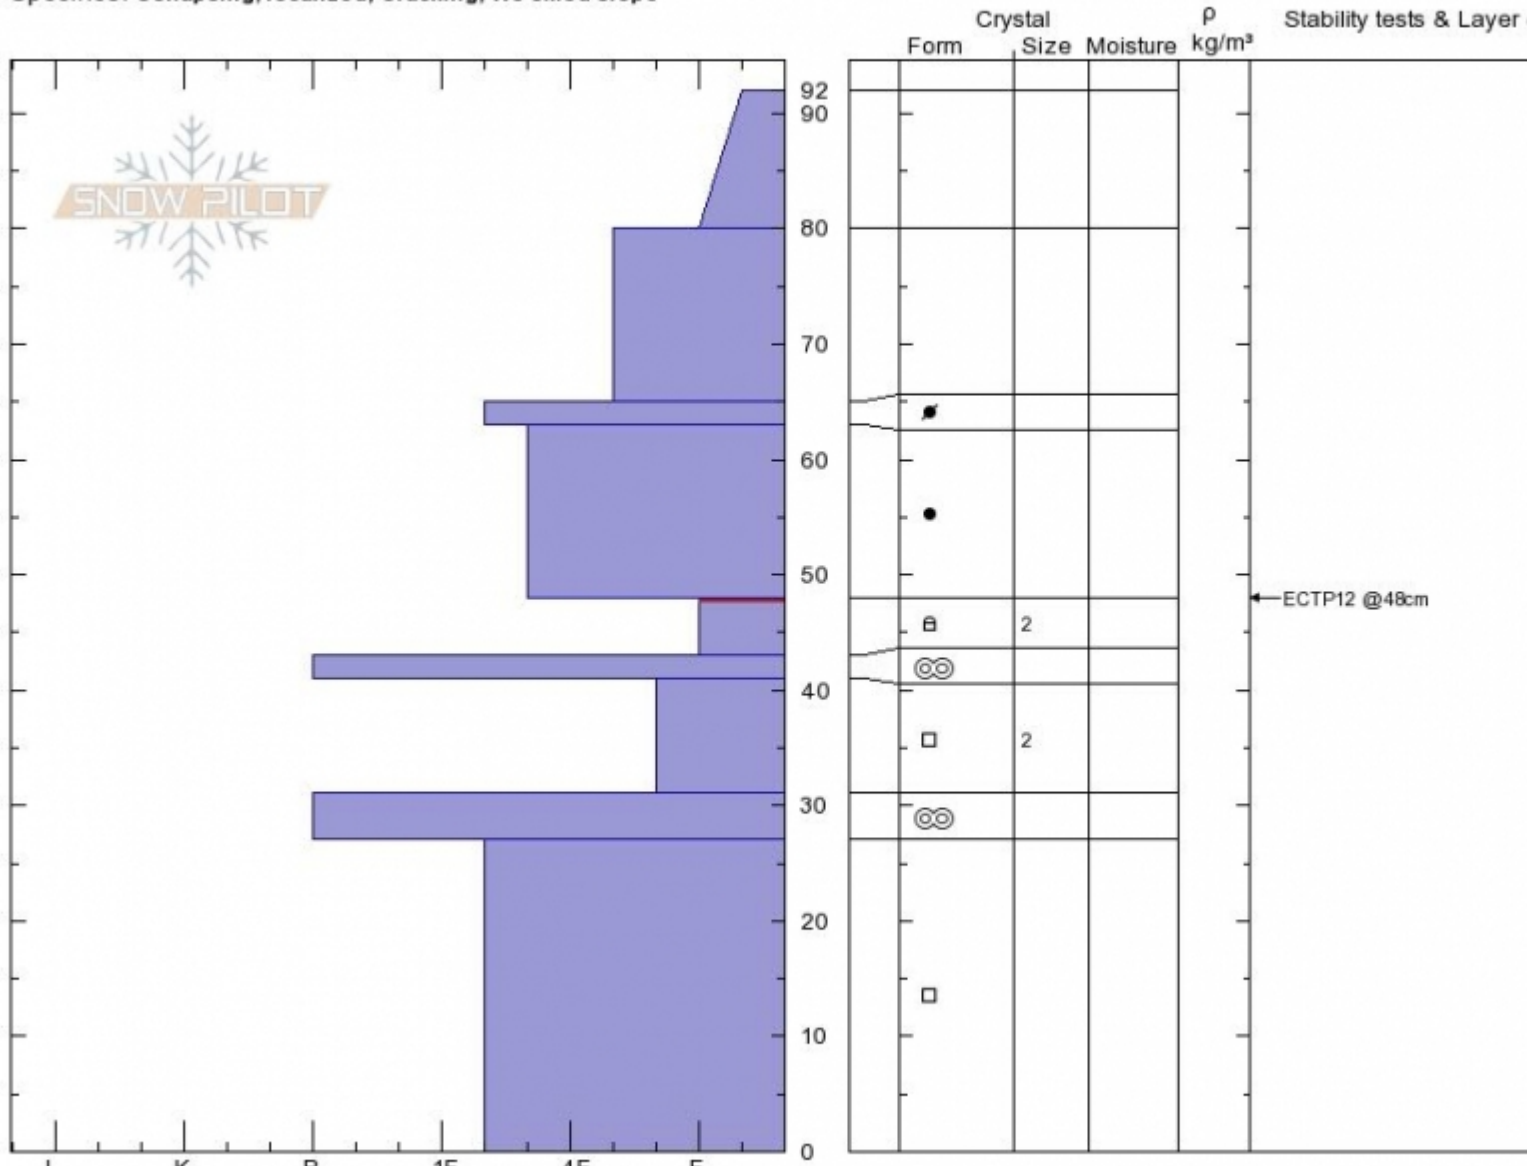

Central Park West
Absaroka Range
MT

Elevation: 9571 ft
Aspect: 260°

Specifics: Collapsing, localized; Cracking; We skied slope

Beau Fredlund
12/11/2019 - 11:00am

Co-ord: 44.98543N, -109.92695E

Slope Angle: 27°

Wind Loading: yes

Stability:

Air Temperature:

Sky Cover:

Precipitation: S2

Wind: W Moderate

HS:92

Layer Notes:

48-43cm: Problematic layer

Notes: Much shallower and weaker snow on windward SW aspects-like in this snowpit. NW aspects around this area have over 130cm HS. forming in exposed areas due to the, blustery, westerly winds. Surface cracking in localized areas. Light density new snow.