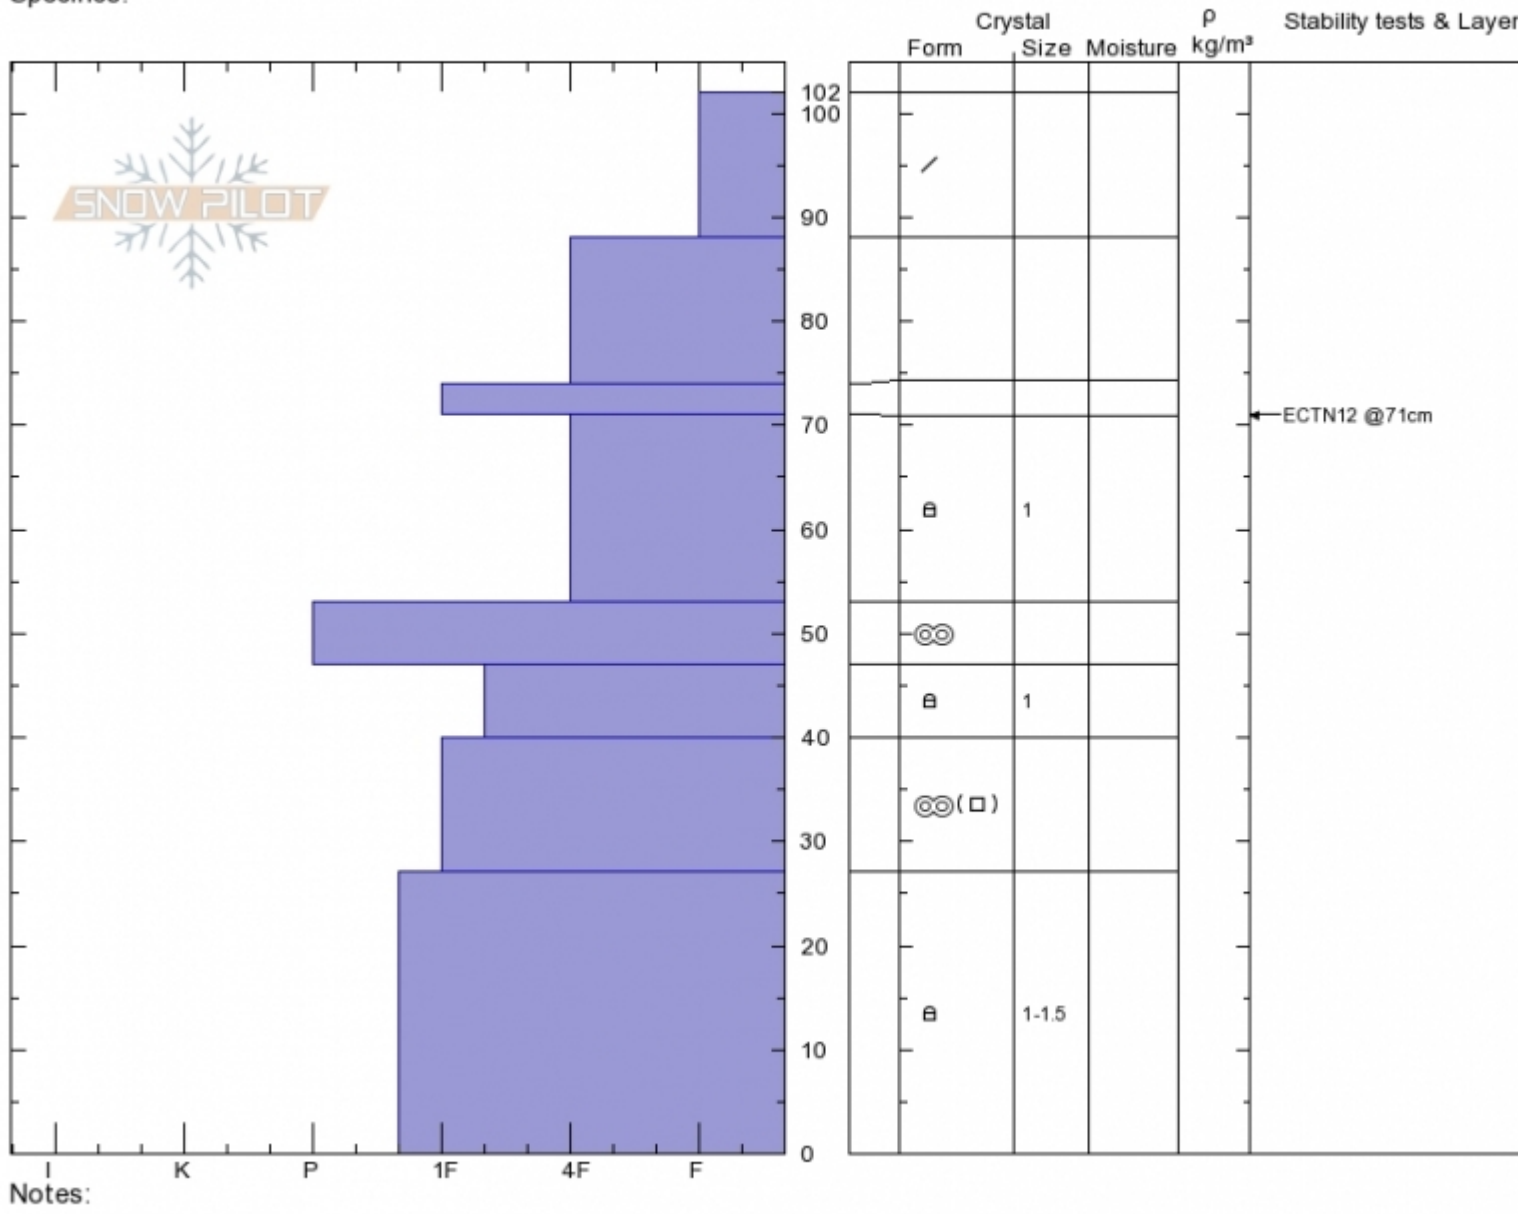

Blackmore, East Face
 Gallatin Range-N
 MT
 Elevation: 9585 ft
 Aspect: 140°
 Specifics:

Spencer Jonas
 12/16/2019 - 11:30am
 Co-ord: 45.44712N, -110.99956W
 Slope Angle: 25°
 Wind Loading:

Stability:
 Air Temperature:
 Sky Cover: SCT
 Precipitation: NO
 Wind: Calm

HS:102 Layer Notes:
 71-53cm: Problematic layer

Notes:
 Advisory Region
 Northern Gallatin
 Longitude
 -111.00W
 Latitude
 45.45N
 Northern Gallatin, 2019-12-16