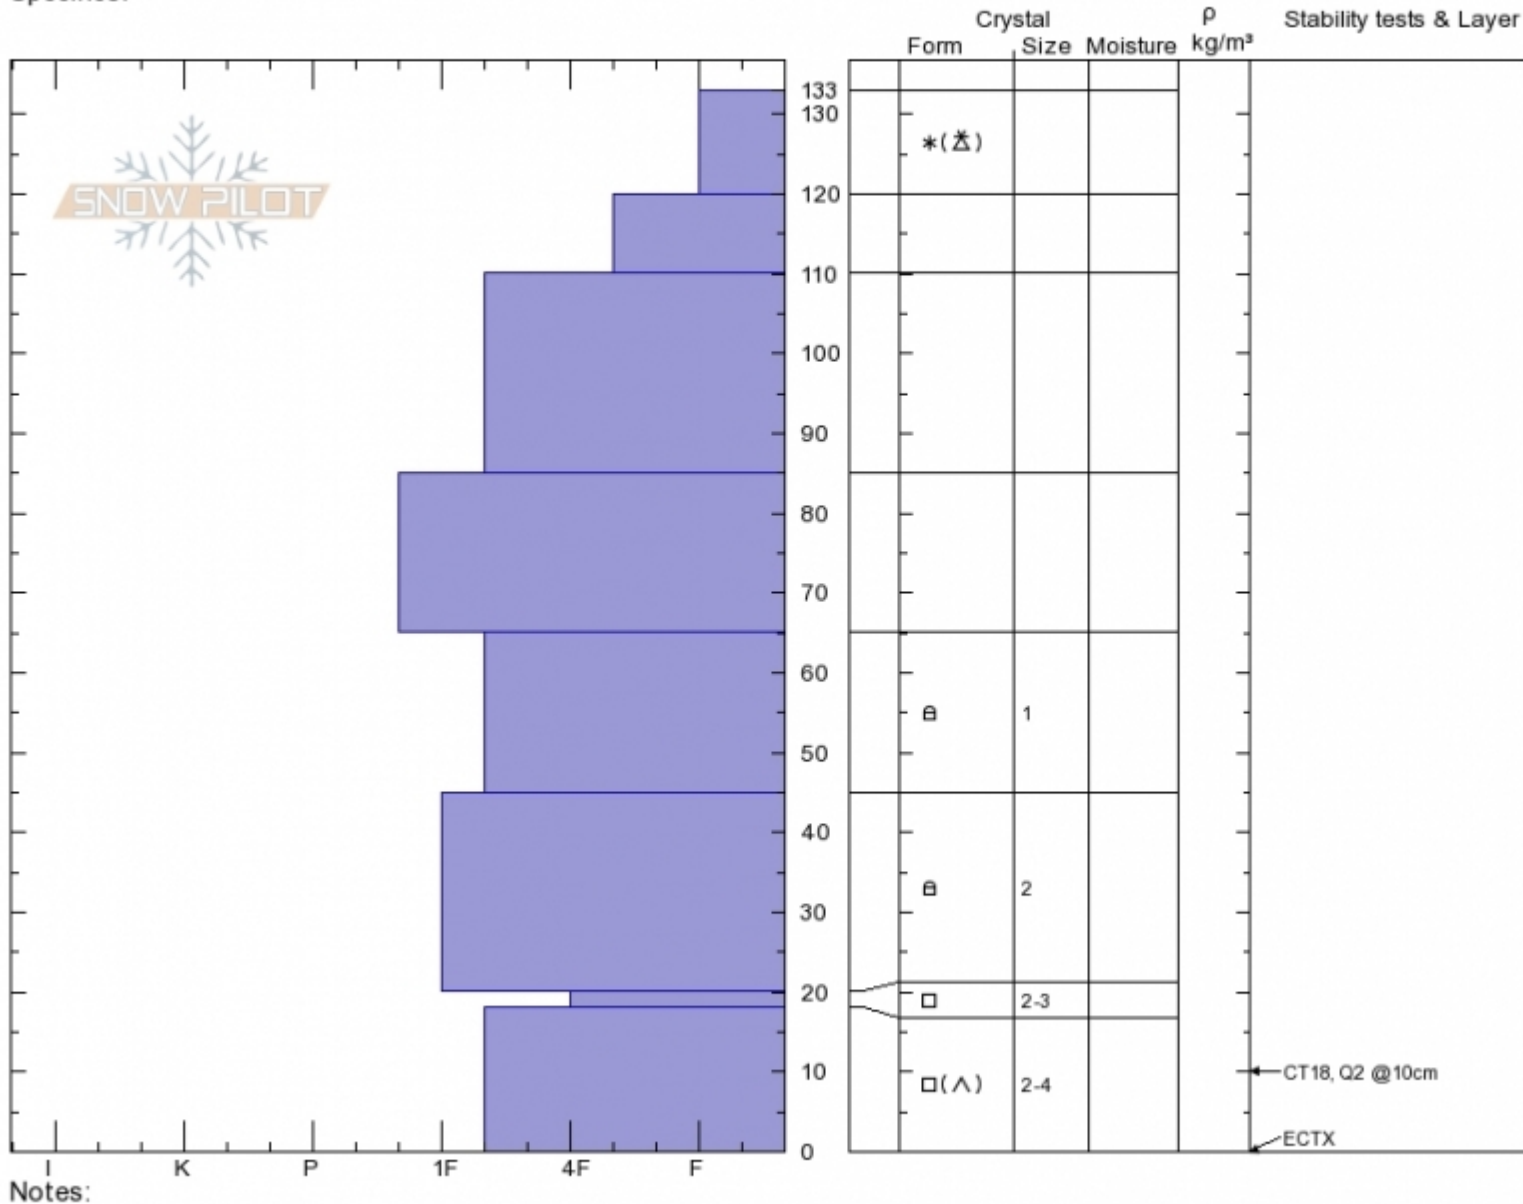

E. Henderson Bench
Cooke City
MT
 Elevation: **9359 ft**
 Aspect: **33°**
 Specifics:

Alex Marienthal
12/20/2019 - 11:00am
 Co-ord: **45.04726N, -109.92224W**
 Slope Angle: **18°**
 Wind Loading: **yes**

Stability: **Good**
 Air Temperature:
 Sky Cover: **OVC**
 Precipitation: **S-1**
 Wind: **SW Moderate**

HS:133 Layer Notes:

Advisory Region
 Cooke City
 Longitude
 -109.95W
 Latitude
 45.06N
 Cooke City, 2019-12-21