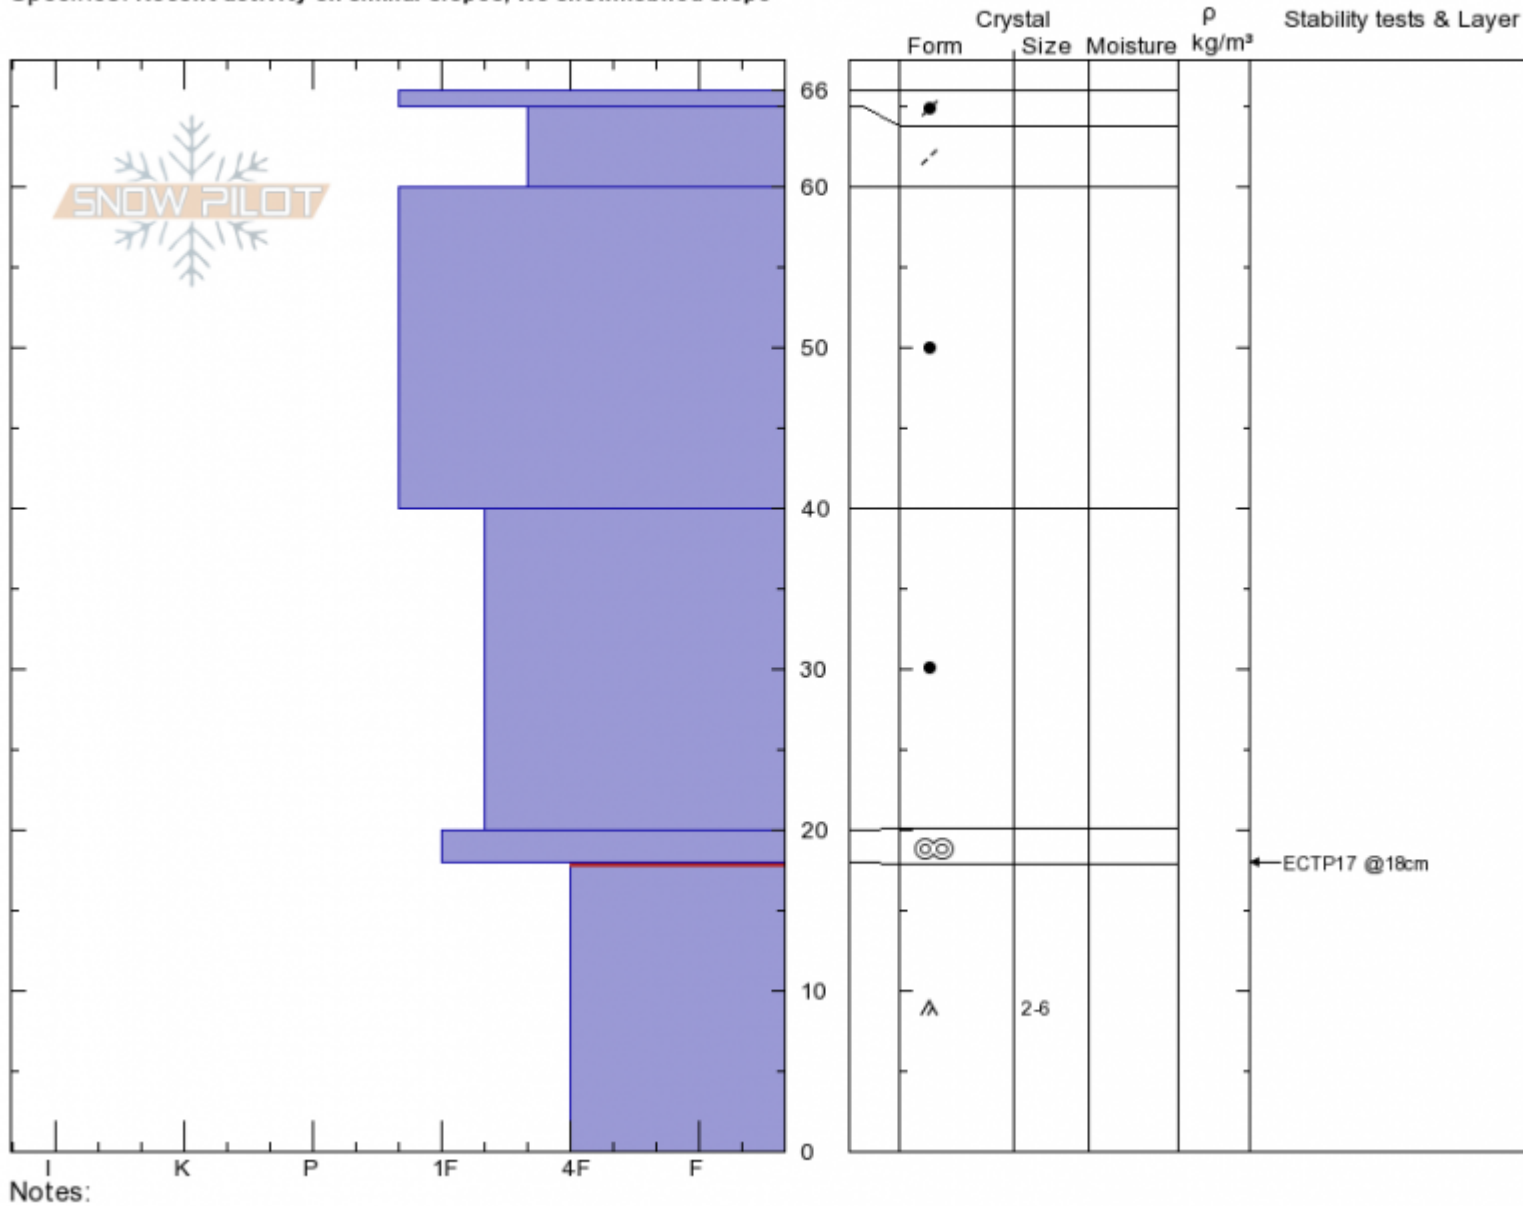

Dead Tree Hill
Lionhead Range
MT
 Elevation: **8493 ft**
 Aspect: **E**
 Specifics: **Recent activity on similar slopes; We snowmobiled slope**

Doug Chabot-Admin
12/22/2019 - 10:10am
 Co-ord: **44.72546N, -111.31365W**
 Slope Angle: **25°**
 Wind Loading: **no**

Stability: **Fair**
 Air Temperature: **-1°C**
 Sky Cover: **OVC**
 Precipitation: **NO**
 Wind: **SW Moderate**

HS: **66** Layer Notes:
 18-0cm: **Problematic layer**

Advisory Region
 Lionhead Range
 Longitude
 -111.32W
 Latitude
 44.71N
 Lionhead Range, 2019-12-22