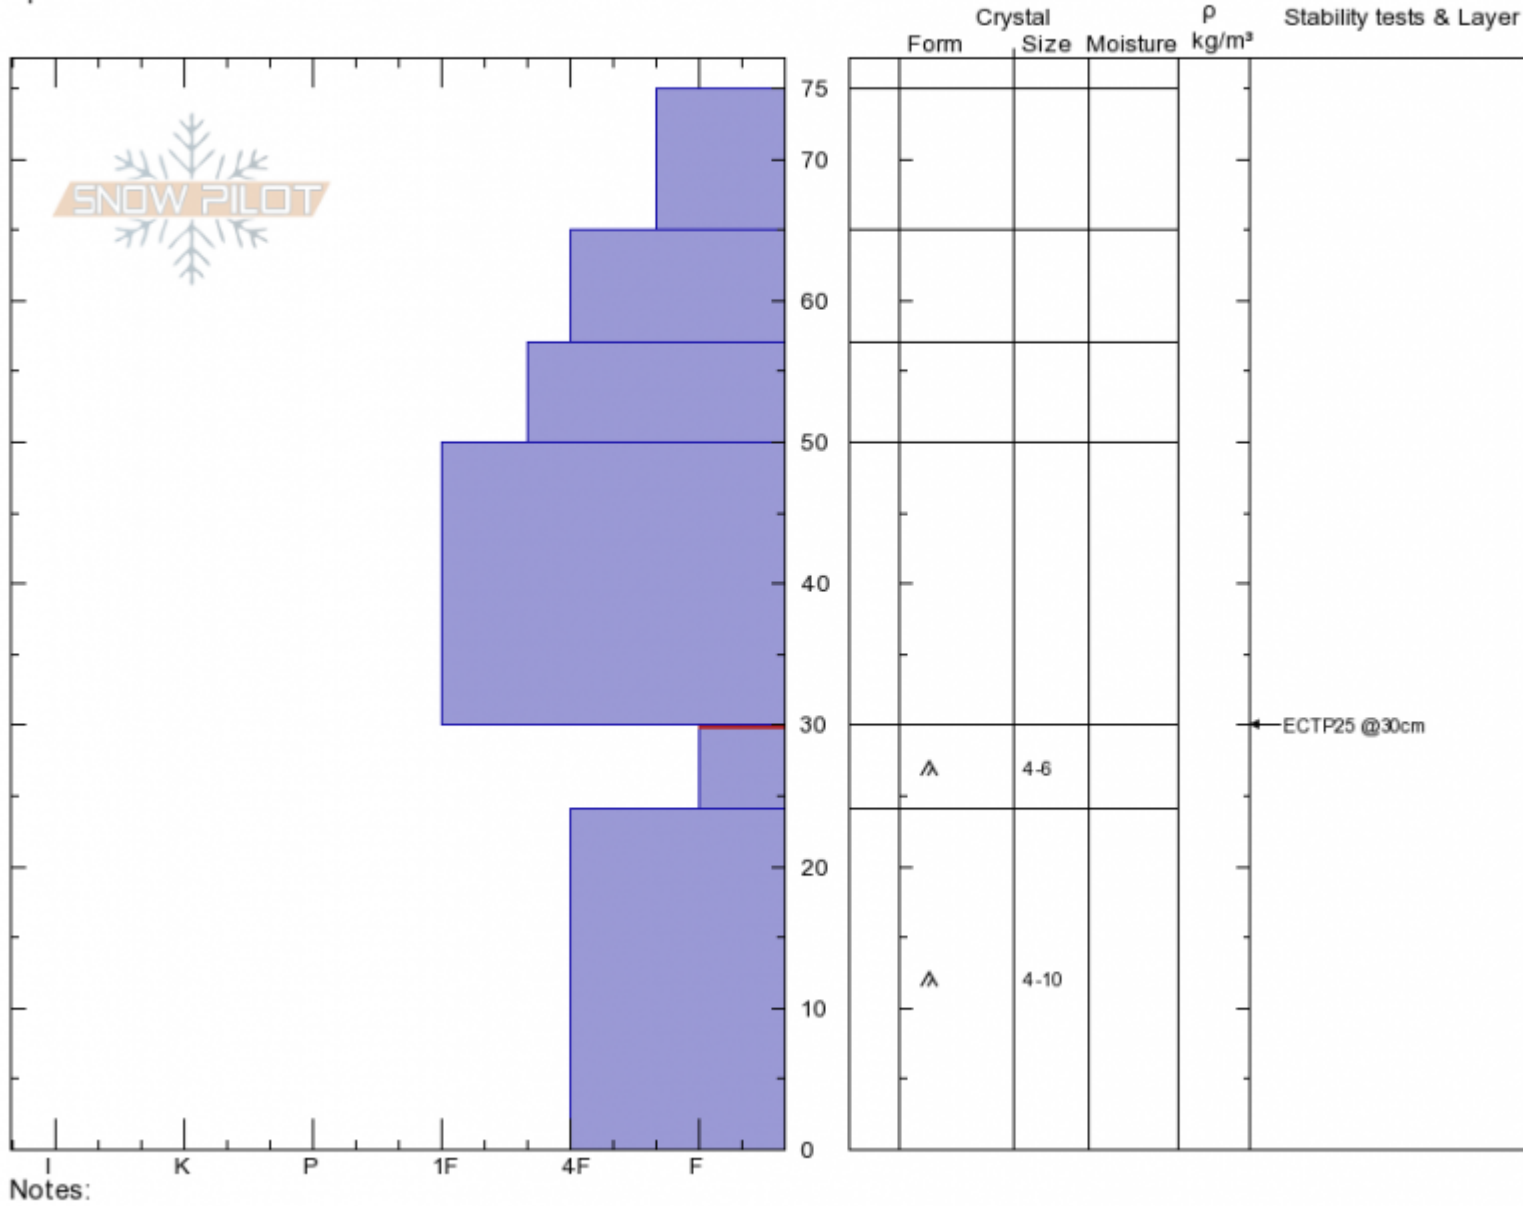

**Weather Station**  
**Lionhead Range**  
**MT**  
 Elevation: **8919 ft**  
 Aspect: **NW**  
 Specifics:

**Doug Chabot-Admin**  
**12/22/2019 - 12:00pm**  
 Co-ord: **44.71273N, -111.31867W**  
 Slope Angle: **22°**  
 Wind Loading: **no**

Stability: **Fair**  
 Air Temperature: **-1°C**  
 Sky Cover: **OVC**  
 Precipitation: **NO**  
 Wind: **SW Light Breeze**

HS: **75**      Layer Notes:  
 30-24cm: **Problematic layer**

Advisory Region  
 Lionhead Range  
 Longitude  
 -111.32W  
 Latitude  
 44.71N  
 Lionhead Range, 2019-12-22