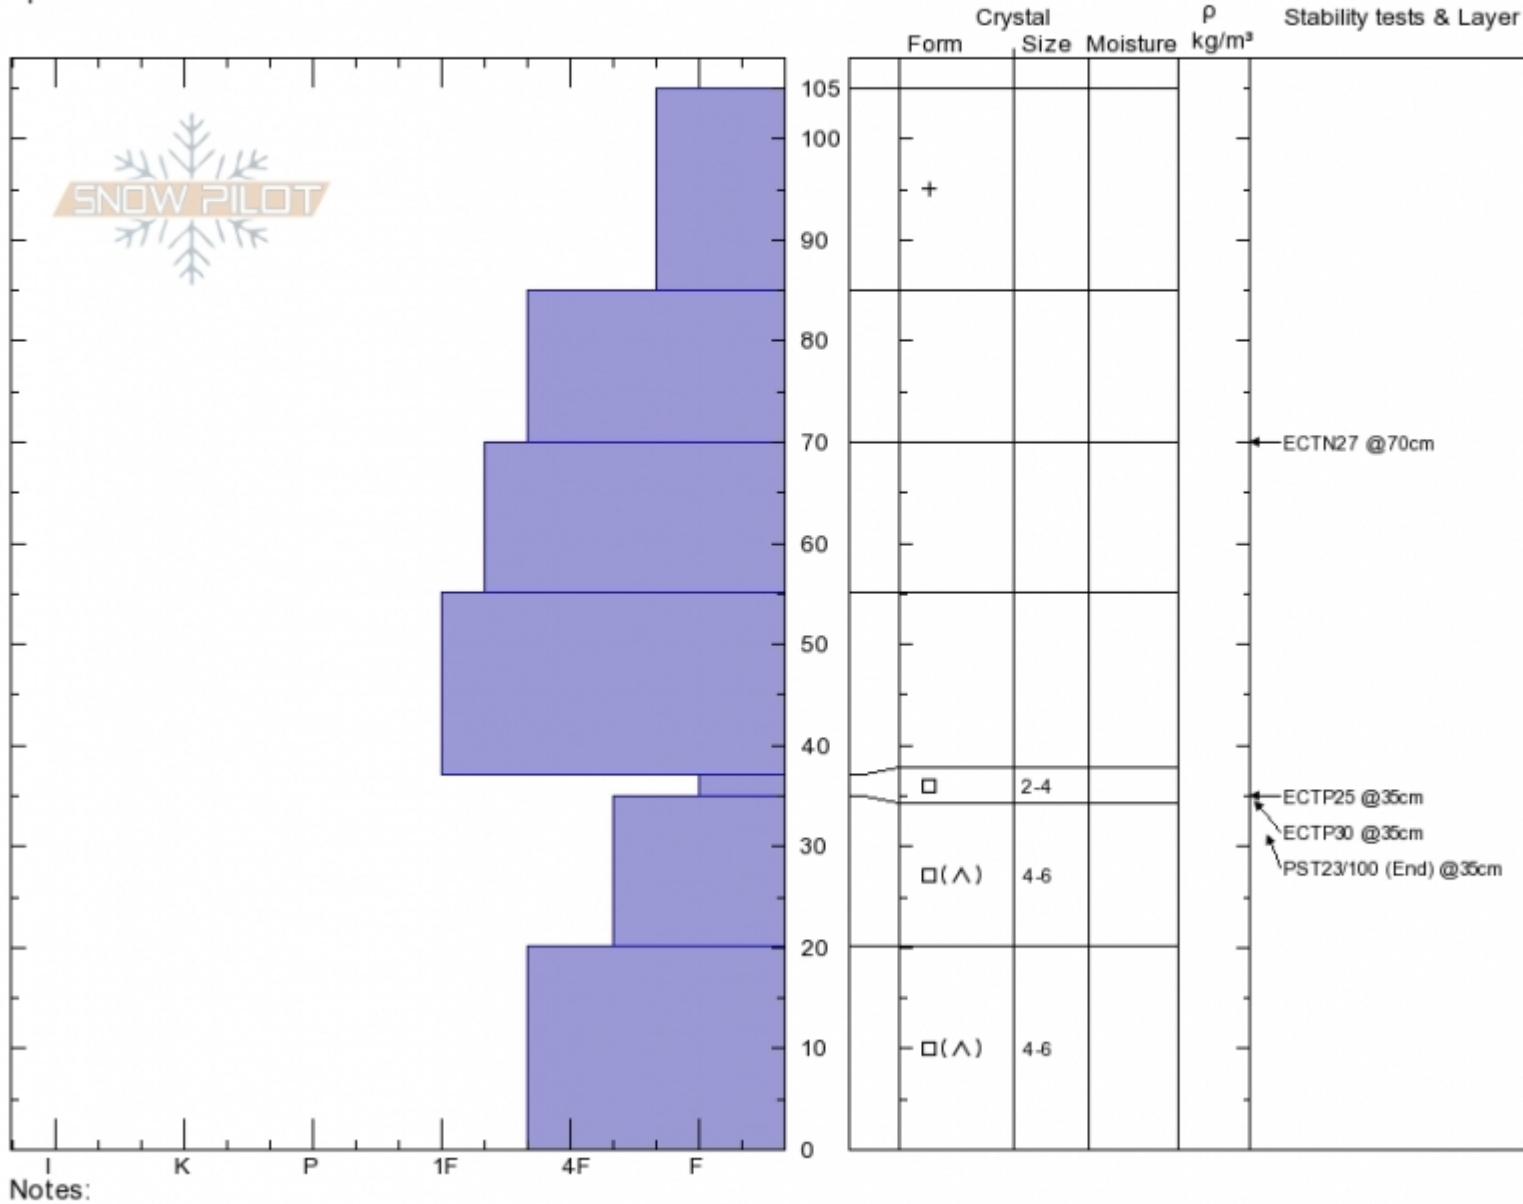

Lionhead wx station  
 Lionhead Range  
 MT  
 Elevation: 8750 ft  
 Aspect: 315°  
 Specifics:

Alex Marienthal  
 12/26/2019 - 11:00am  
 Co-ord: 44.71005N, -111.32463W  
 Slope Angle: 20°  
 Wind Loading:

Stability: **Poor**  
 Air Temperature:  
 Sky Cover: **BKN**  
 Precipitation: **NO**  
 Wind: **Calm**

HS:105 Layer Notes:

Advisory Region  
 Lionhead Range  
 Longitude  
 -111.32W  
 Latitude  
 44.73N  
 Lionhead Range, 2019-12-27