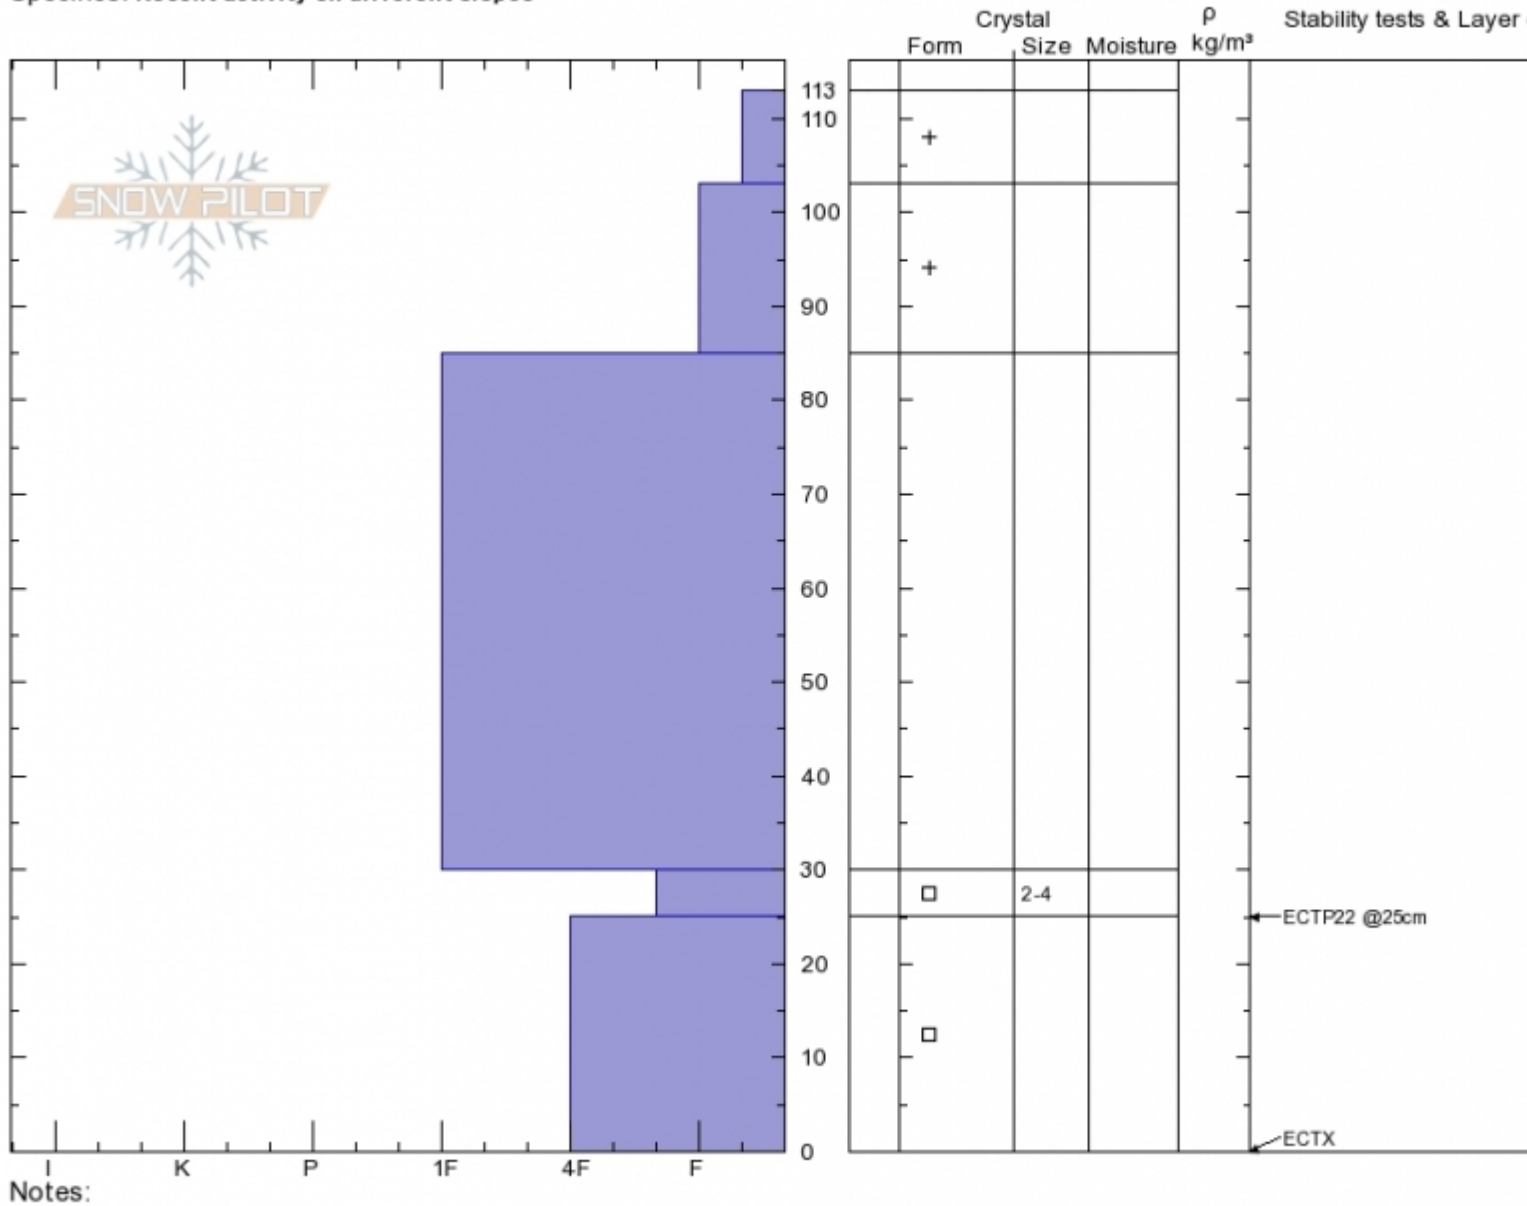

**Lionhead Ridge (Marge) Alex Marienthal**  
**Lionhead Range 12/26/2019 - 12:00pm**  
**MT Co-ord: 44.71546N, -111.31808W**  
 Elevation: 9000 ft Slope Angle:  
 Aspect: 45° Wind Loading: **previous**  
 Specifics: Recent activity on different slopes

Stability: **Fair** HS:113 Layer Notes:  
 Air Temperature:  
 Sky Cover: **OVC**  
 Precipitation: **NO**  
 Wind: **Calm**

Advisory Region  
 Lionhead Range  
 Longitude  
 -111.32W  
 Latitude  
 44.71N  
 Lionhead Range, 2019-12-27