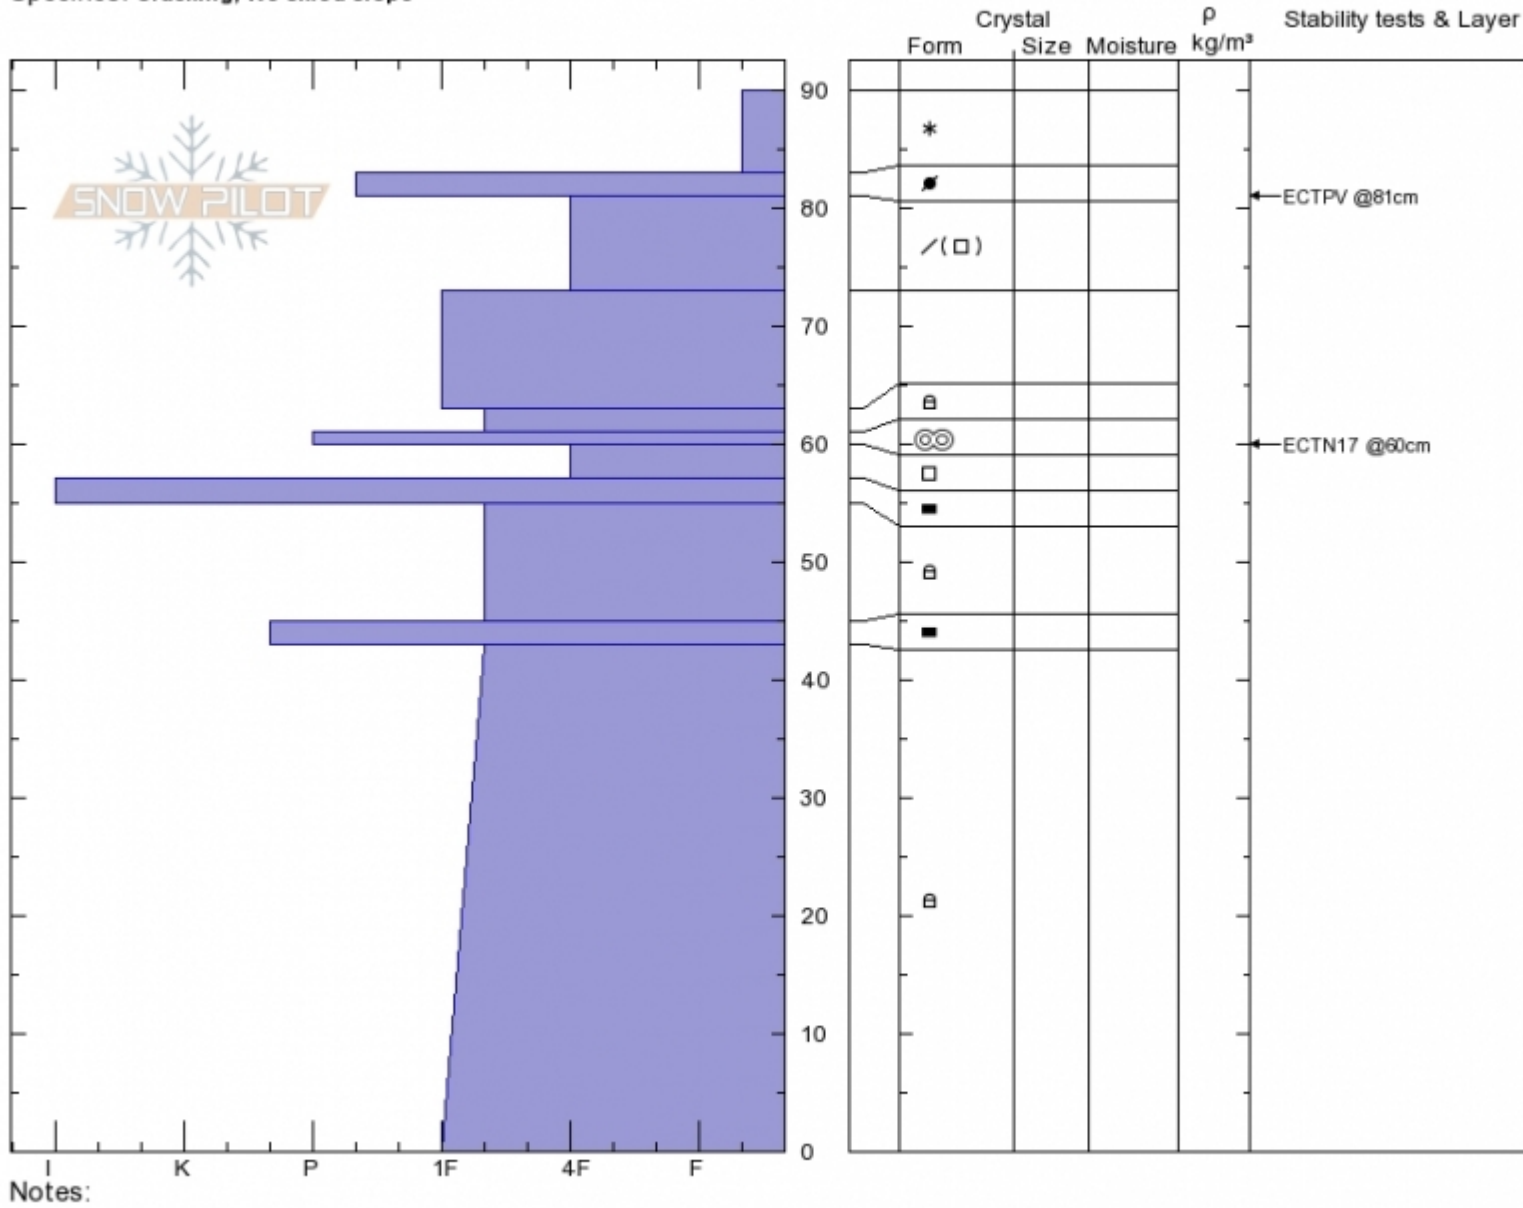

Fairy Lake/Pomp Pk.  
 Bridger Range  
 MT  
 Elevation: 8406 ft  
 Aspect: 80°  
 Specifics: Cracking; We skied slope

Alex Marienthal  
 12/29/2019 - 10:34am  
 Co-ord: 45.90768N, -110.96999W  
 Slope Angle: 35°  
 Wind Loading:

Stability: **Good**  
 Air Temperature:  
 Sky Cover: **BKN**  
 Precipitation: **S-1**  
 Wind: **Calm**

HS:90 Layer Notes:

Advisory Region  
 Bridger Range  
 Longitude  
 -110.96W  
 Latitude  
 45.90N

Forecast link: [GNFAC Avalanche Forecast for Tue Dec 31, 2019](#)  
 Bridger Range, 2019-12-29