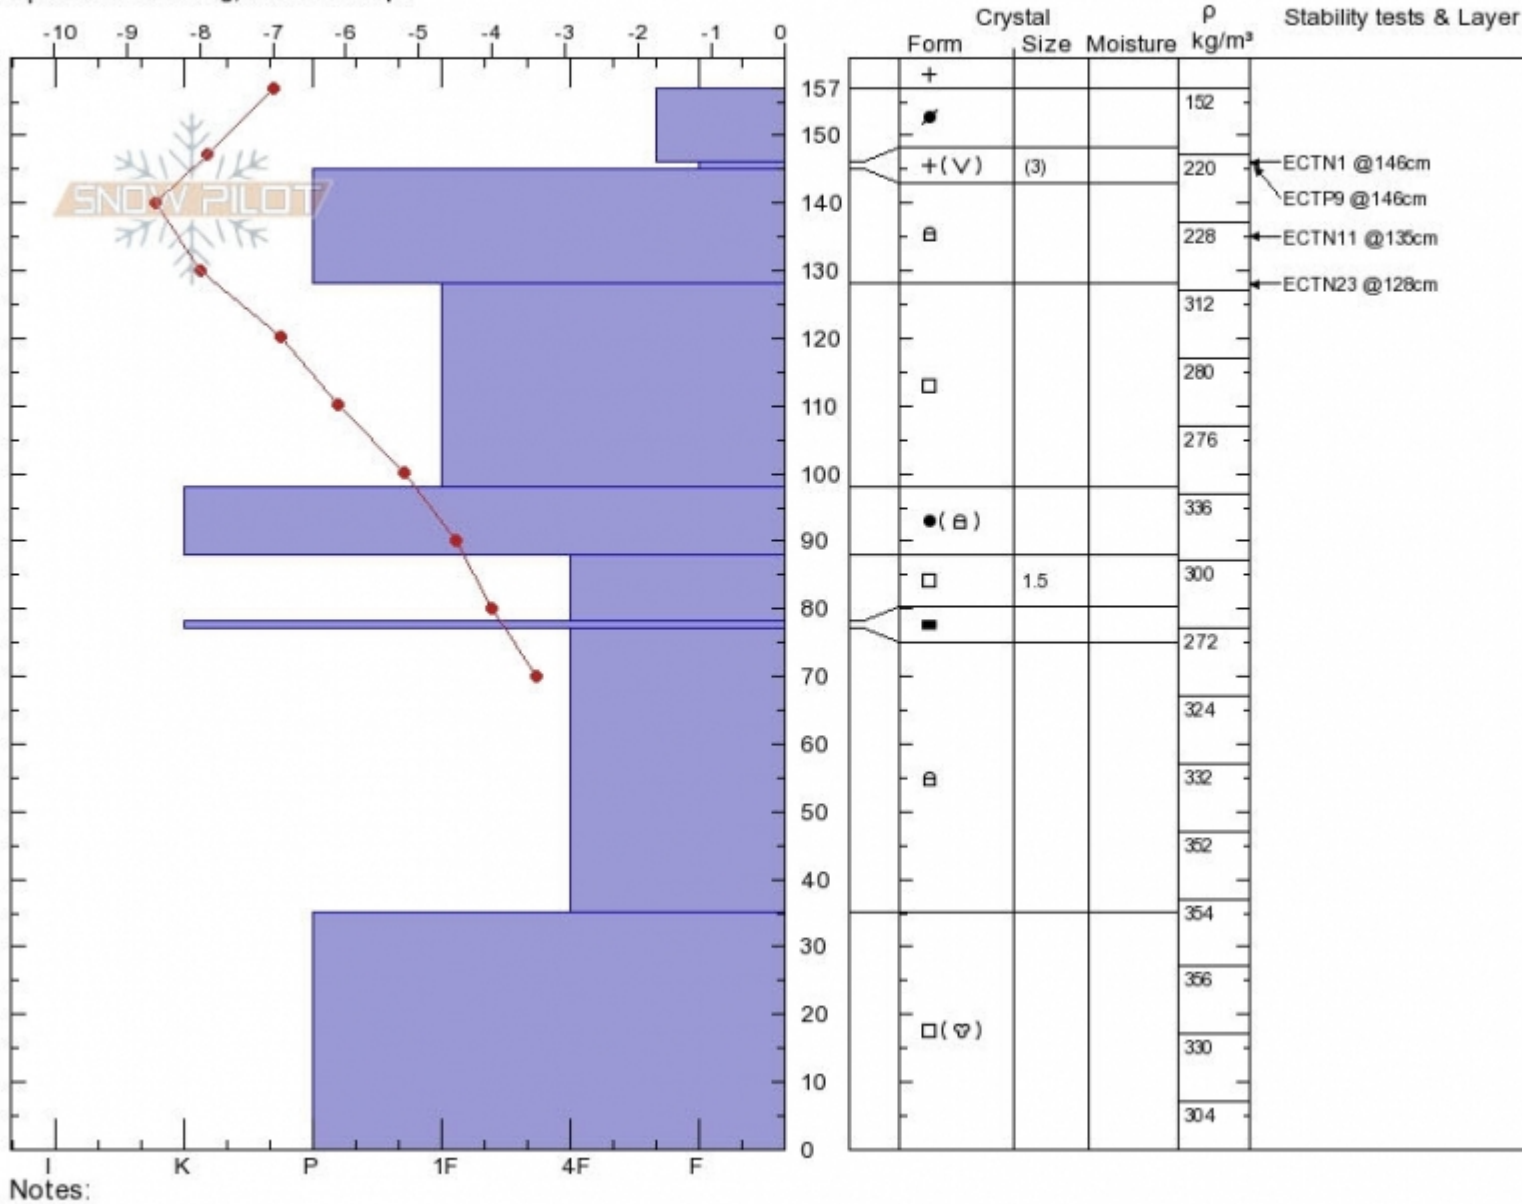

**Bridger Ridge - Ramp**  
**Bridger Range**  
**MT**  
 Elevation: **8440 ft**  
 Aspect: **NE**  
 Specifics: **Cracking; We skied slope**

**Zachary Miller**  
**12/31/2019 - 12:00pm**  
 Co-ord: **45.82850N, -110.93320W**  
 Slope Angle: **38°**  
 Wind Loading: **yes**

Stability:  
 Air Temperature: **-7°C**  
 Sky Cover: **OVC**  
 Precipitation: **S1**  
 Wind: **SW Light Breeze**

**HS:157** Layer Notes:  
 146-145cm: **Problematic layer**

Advisory Region  
 Bridger Range  
 Longitude  
 -110.93W  
 Latitude  
 45.83N  
 Bridger Range, 2019-12-31