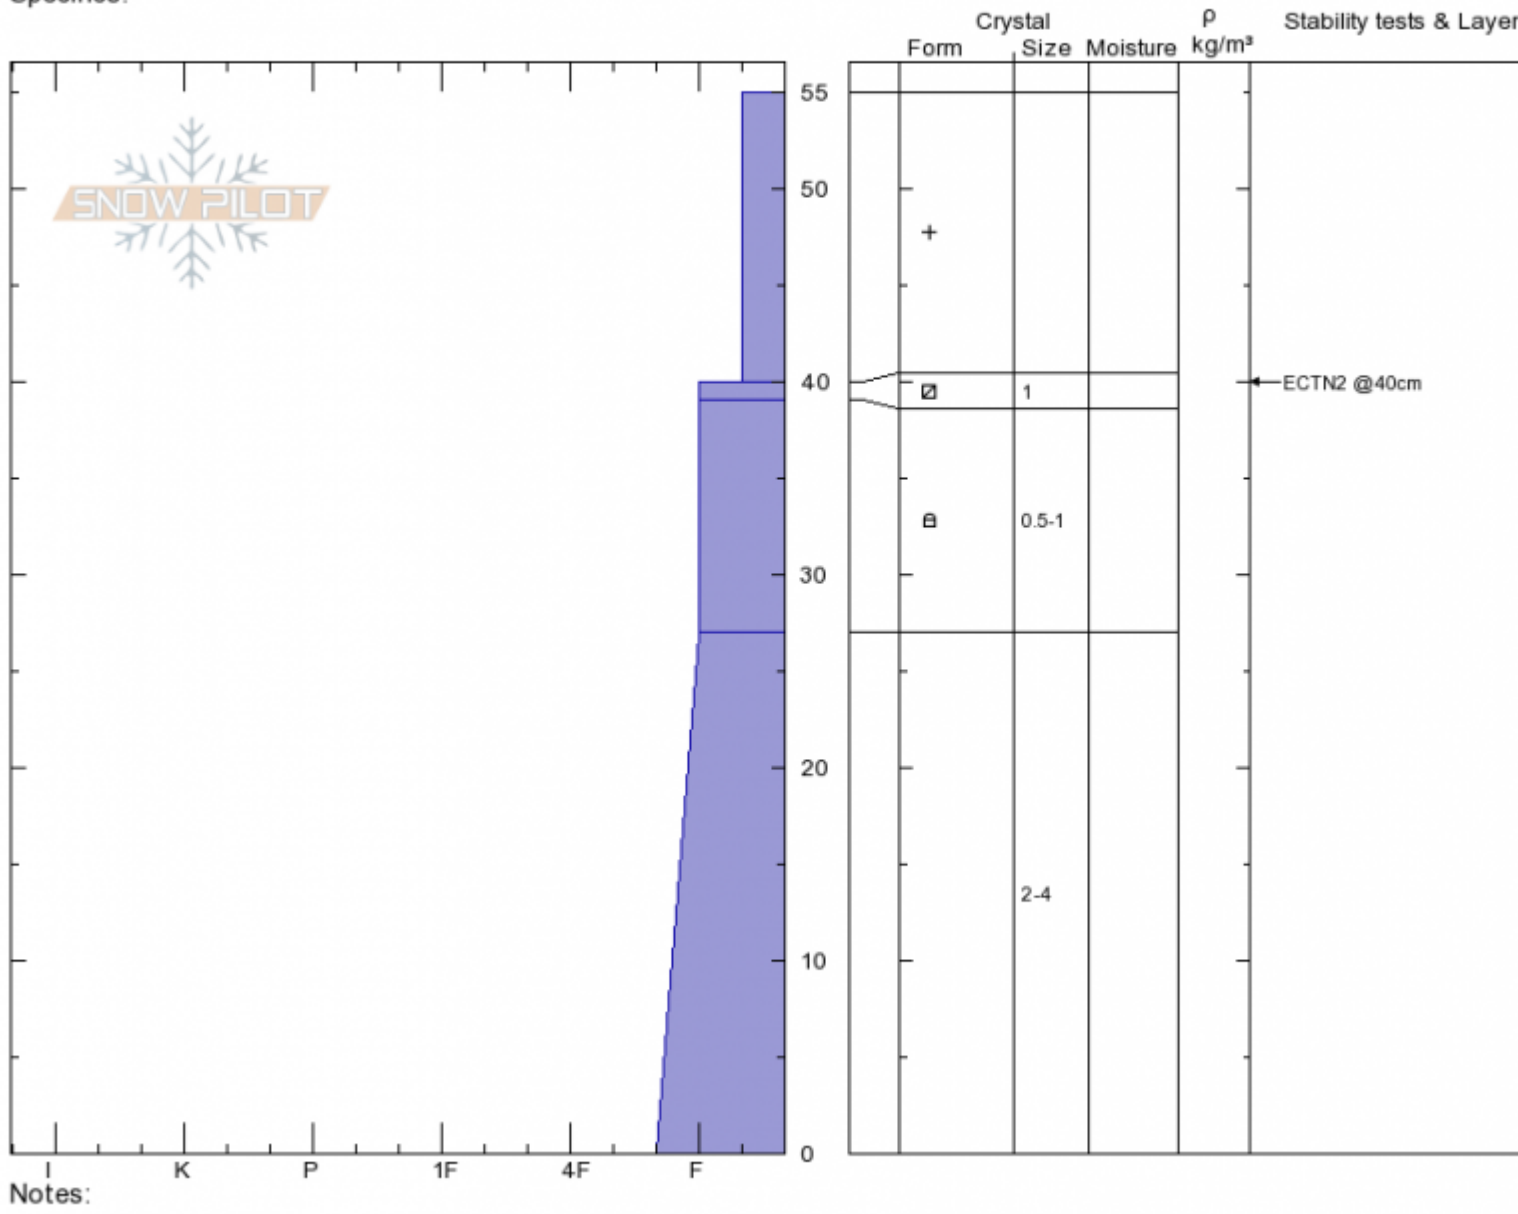

Bacon Rind Low
Madison Range-S
MT
 Elevation:
 Aspect: **120°**
 Specifics:

Doug Chabot-Admin
01/01/2020 - 10:00am
 Co-ord:
 Slope Angle: **32°**
 Wind Loading: **no**

Stability: **Fair**
 Air Temperature: **-9°C**
 Sky Cover: **OVC**
 Precipitation: **S1**
 Wind:

HS:55 Layer Notes:

Advisory Region
 Southern Madison
 Longitude
 -111.10W
 Latitude
 44.96N
 Southern Madison, 2020-01-01