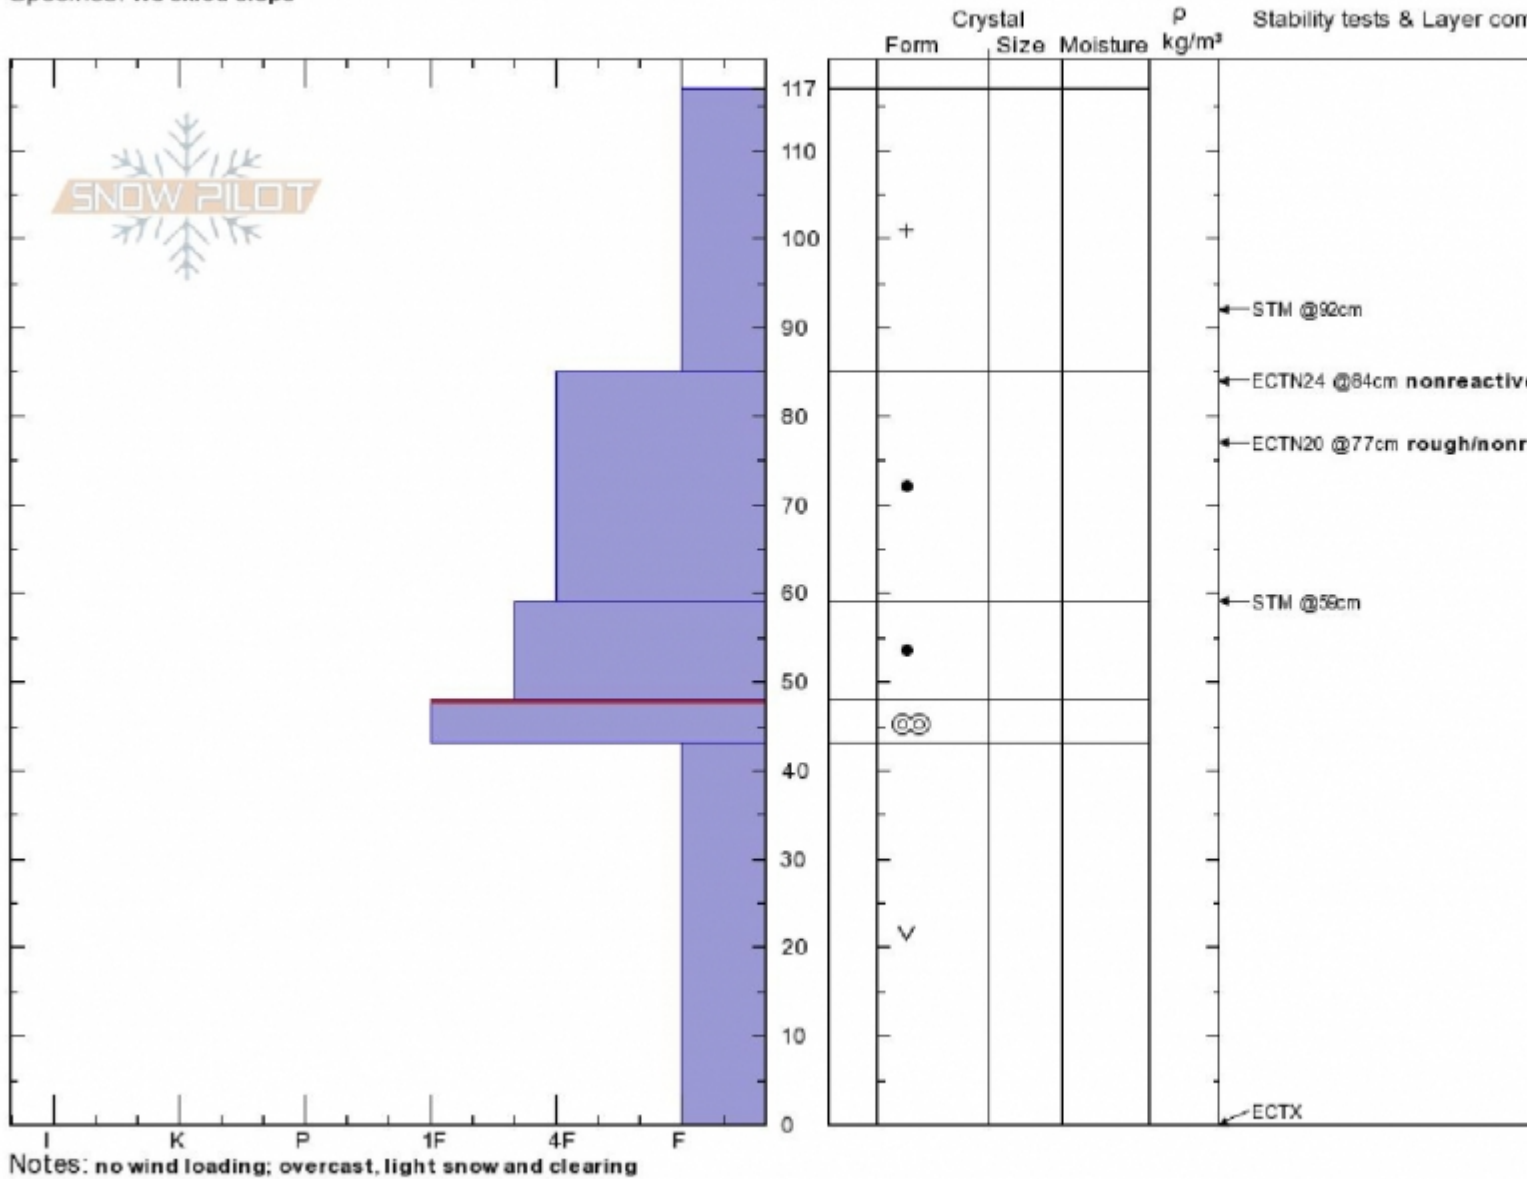

Irma II
Absaroka Range
MT
 Elevation: **8516 ft**
 Aspect: **90°**
 Specifics: **We skied slope**

Don Carroll
01/02/2020 - 11:35am
 Co-ord: **45.00663N, -109.93692W**
 Slope Angle: **32°**
 Wind Loading:

Stability: **Very Good**
 Air Temperature: **28°F**
 Sky Cover: **SCT**
 Precipitation: **S1**
 Wind: **Calm**

HS: **117** Layer Notes:
 48-43cm: **Problematic layer**

Advisory Region
 Cooke City
 Longitude
 -109.94W
 Latitude
 44.99N
 Cooke City, 2020-01-03