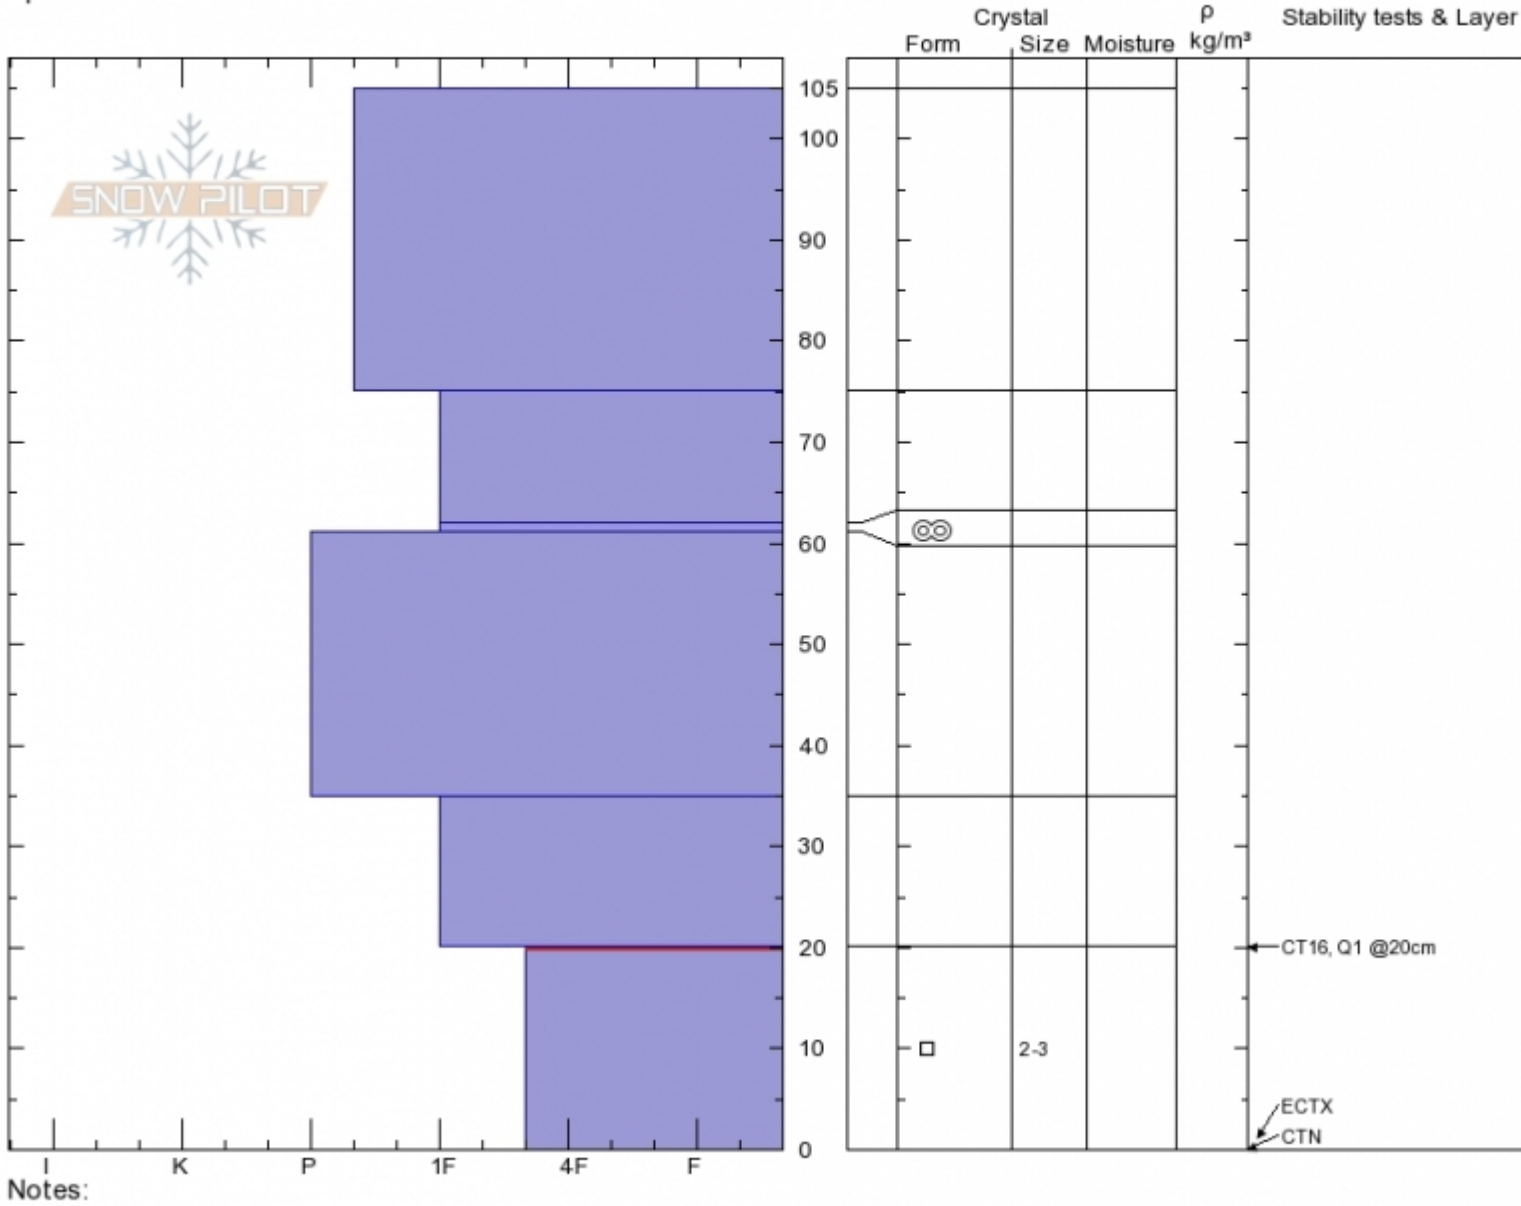

South Face Abundance Dave Zinn
Cooke City 12/30/2019 - 10:00am
MT Co-ord: 45.06843N, -110.01548W
 Elevation: 9985 ft Slope Angle: 30°
 Aspect: 170° Wind Loading:
 Specifics:

Stability: **Fair**
 Air Temperature:
 Sky Cover: **CLR**
 Precipitation: **NO**
 Wind: **Calm**

HS:105 Layer Notes:
 20-0cm: **Problematic layer**

Advisory Region
 Cooke City
 Longitude
 -110.02W
 Latitude
 45.07N
 Cooke City, 2020-01-04