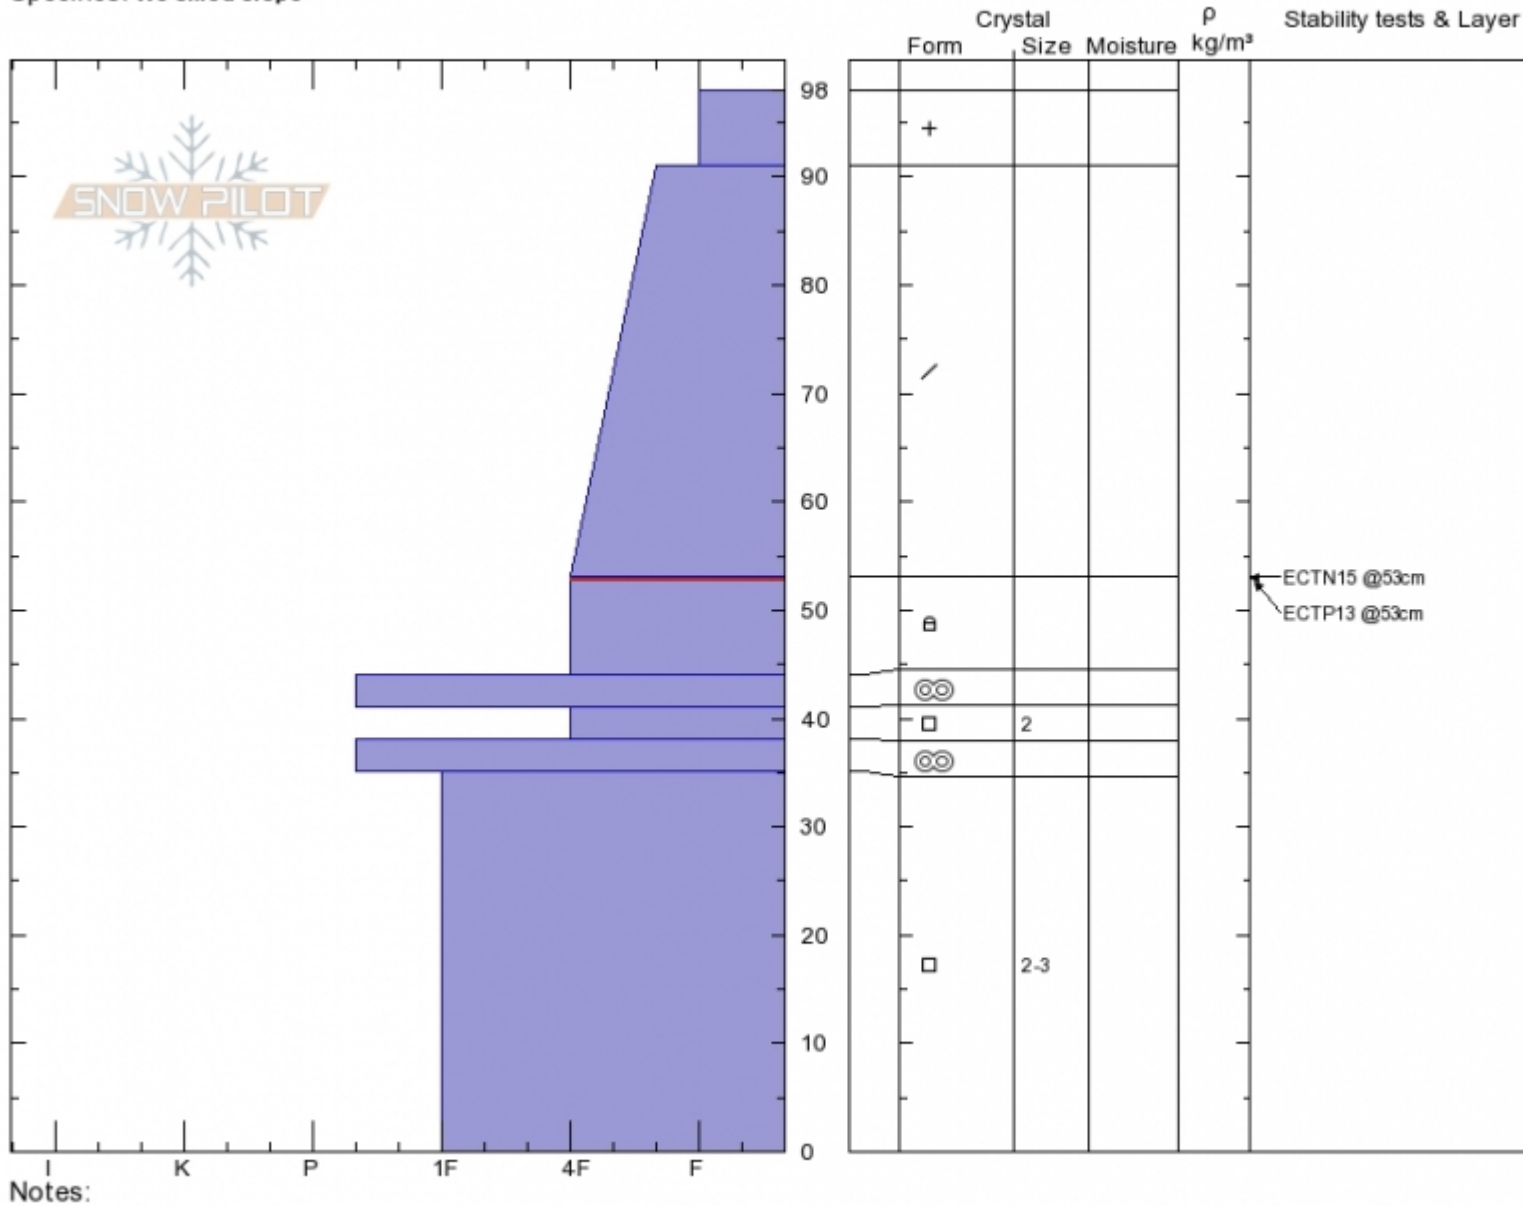

Upper Middle Basin
 Madison Range-N
 MT
 Elevation: 9192 ft
 Aspect: 115°
 Specifics: We skied slope

Dave Zinn
 01/05/2020 - 12:00pm
 Co-ord: 45.32379N, -111.38056W
 Slope Angle: 25°
 Wind Loading: previous

Stability: Fair
 Air Temperature: -12°C
 Sky Cover: OVC
 Precipitation: S-1
 Wind: W Light Breeze

HS:98
 Layer Notes:
 53-44cm: Problematic layer

Advisory Region
 Northern Madison
 Longitude
 -111.38W
 Latitude
 45.34N
 Northern Madison, 2020-01-06