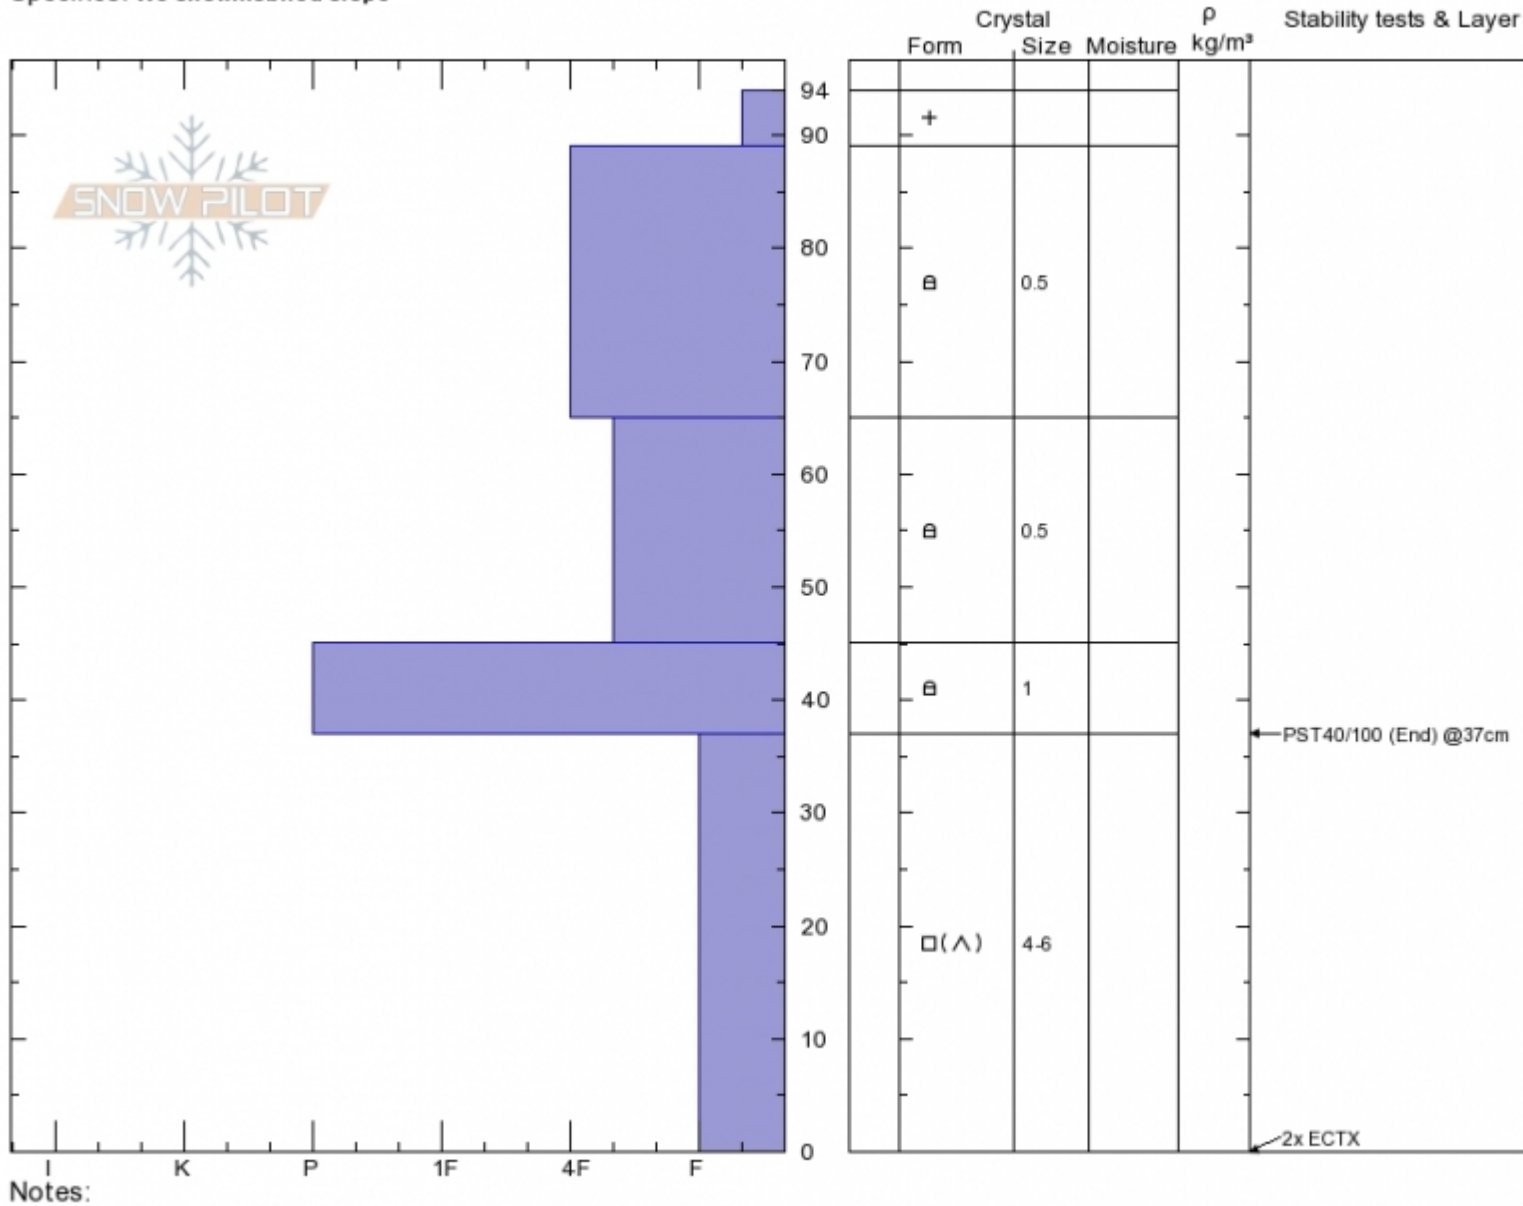

Sage/Carrot Basin
 Madison Range-S
 MT
 Elevation: 9245 ft
 Aspect: 80°
 Specifics: We snowmobiled slope

Spencer Jonas
 01/06/2020 - 12:30pm
 Co-ord: 44.95634N, -111.31751W
 Slope Angle: 31°
 Wind Loading: no

Stability:
 Air Temperature:
 Sky Cover: X
 Precipitation: S1
 Wind: SW Strong

HS:94 Layer Notes:

Notes:
 Advisory Region
 Southern Madison
 Longitude
 -111.27W
 Latitude
 45.06N
 Southern Madison, 2020-01-06