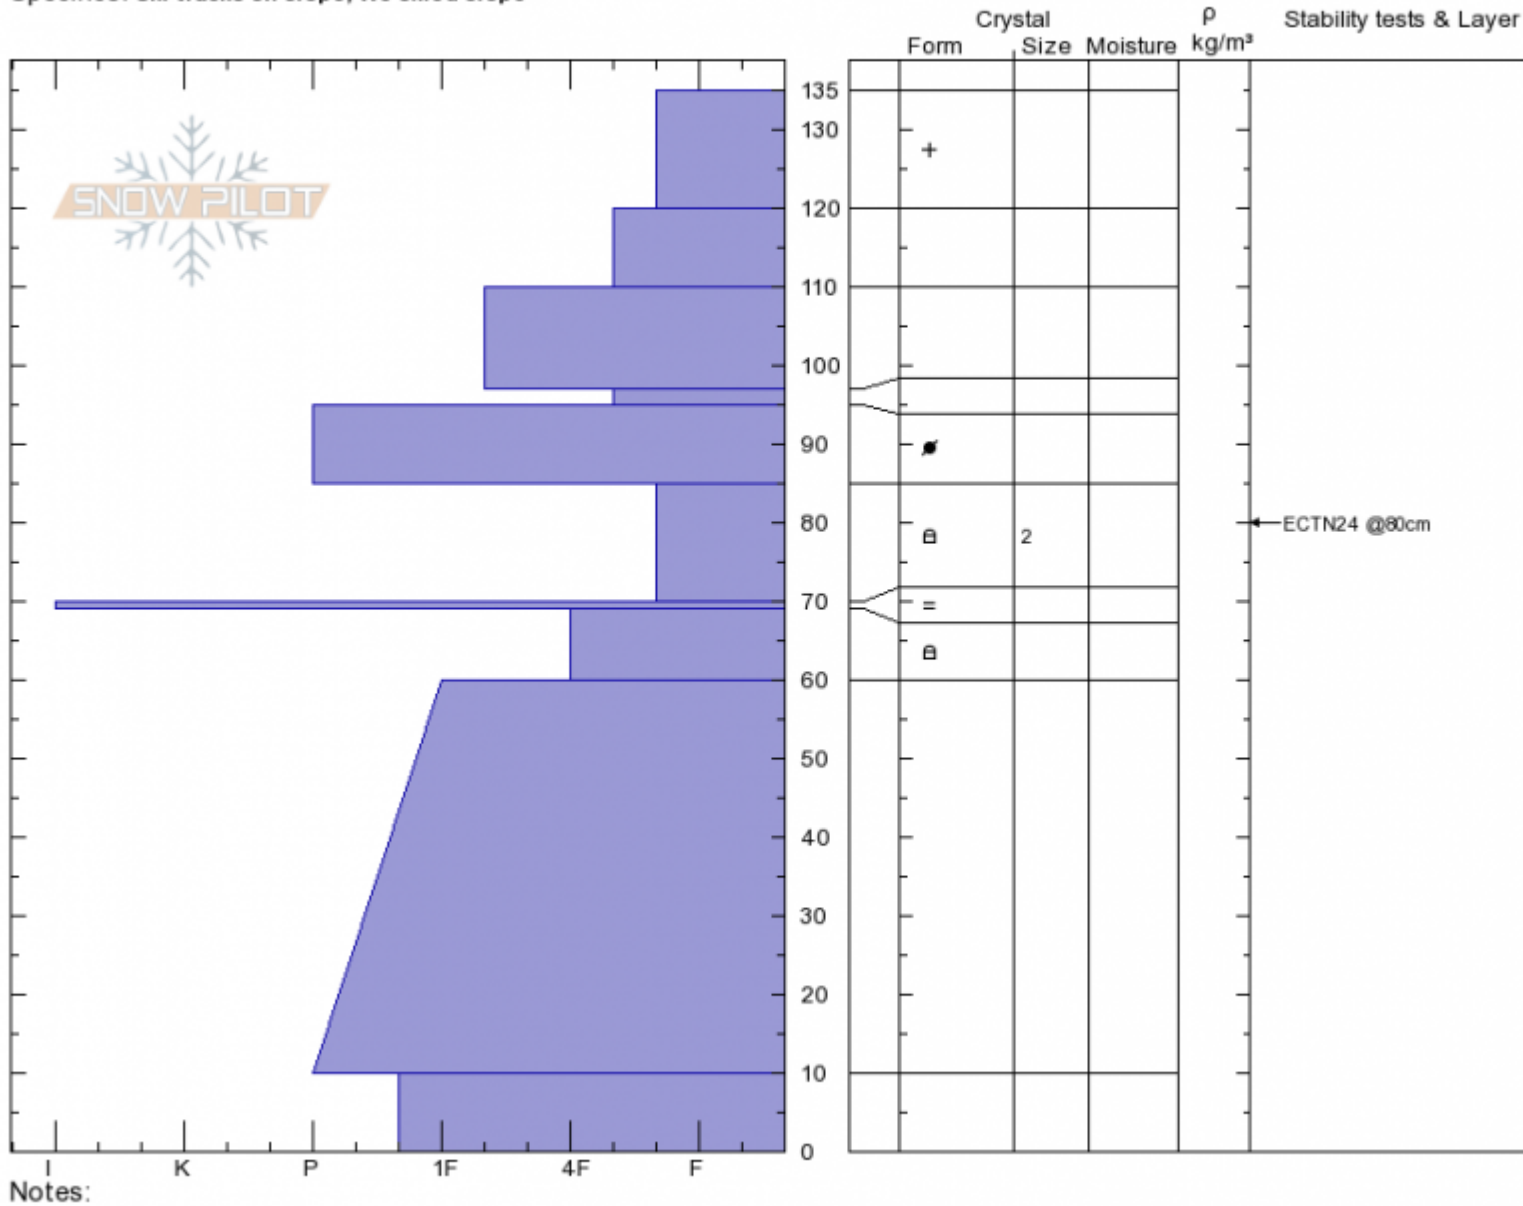

Blackmore- East Face **Andrew Schauer**
Gallatin Range-N **01/11/2020 - 11:30am**
MT **Co-ord: 45.44611N, -111.00140W**
Elevation: 9760 ft **Slope Angle: 34°**
Aspect: 89° **Wind Loading: no**
Specifics: Ski tracks on slope; We skied slope

Stability: Good
Air Temperature: -11°C
Sky Cover: OVC
Precipitation: S-1
Wind: N Light Breeze

HS:135 **Layer Notes:**
 85-70cm:**Problematic layer**

Advisory Region
 Northern Gallatin
 Longitude
 -111.00W
 Latitude
 45.45N
 Northern Gallatin, 2020-01-11