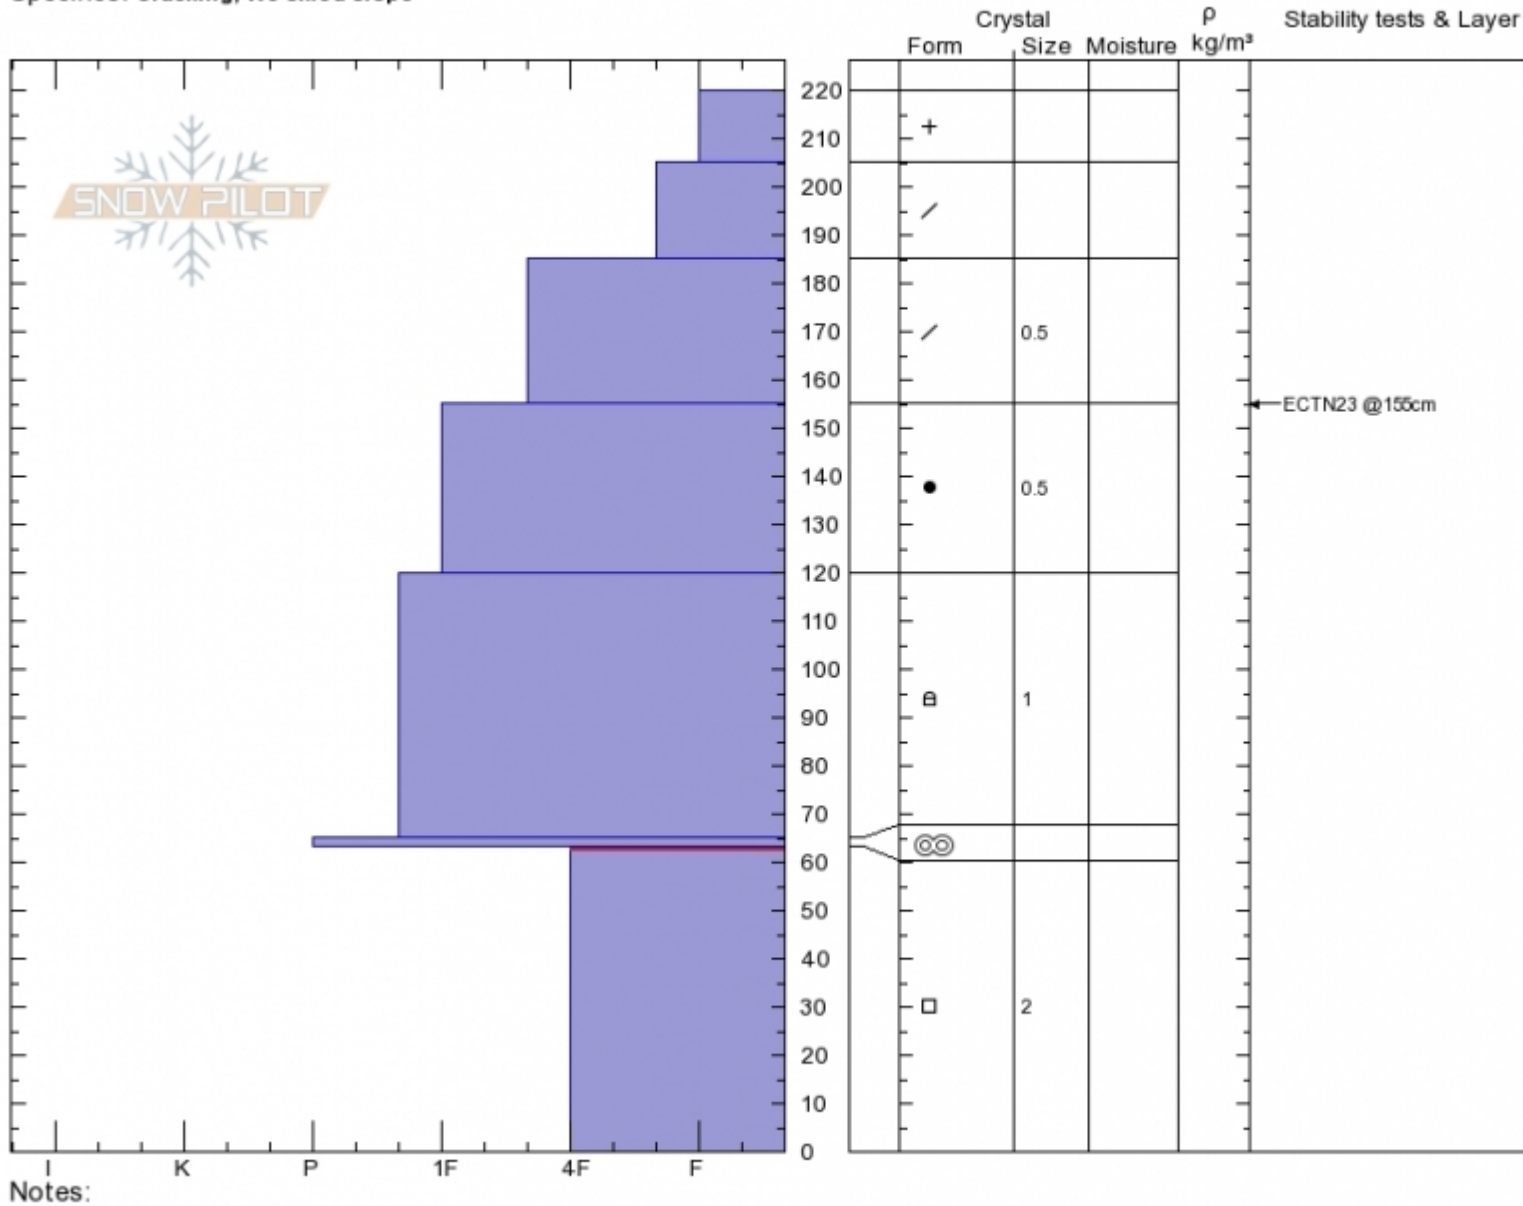

**East Rasta Profile**  
**Cooke City**  
**MT**  
 Elevation: **9904 ft**  
 Aspect: **180°**  
 Specifics: **Cracking; We skied slope**

**Dave Zinn**  
**01/12/2020 - 2:10pm**  
 Co-ord: **45.07074N, -109.94497W**  
 Slope Angle: **33°**  
 Wind Loading: **no**

Stability: **Good**  
 Air Temperature: **-11°C**  
 Sky Cover: **OVC**  
 Precipitation: **S-1**  
 Wind: **Calm**

**HS:220**    Layer Notes:  
 63-0cm:**Problematic layer**

Advisory Region  
 Cooke City  
 Longitude  
 -109.95W  
 Latitude  
 45.07N  
 Cooke City, 2020-01-12