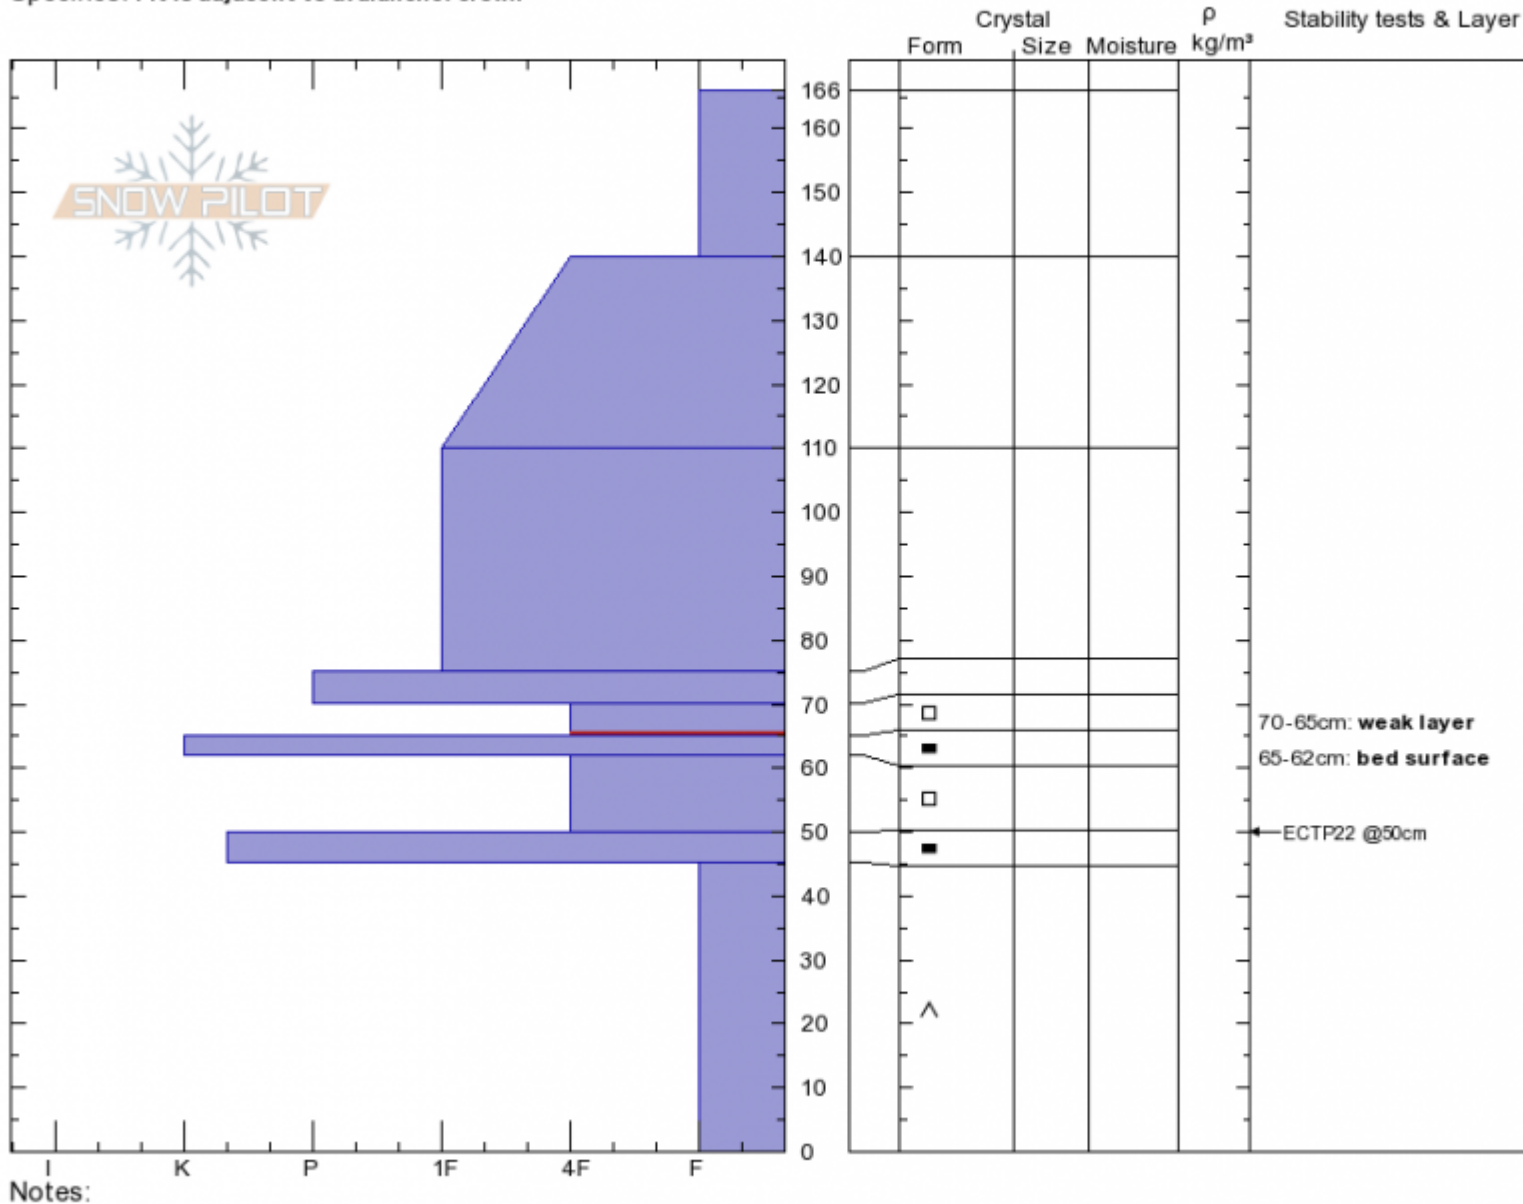

3rd Yellowmule Crown **Doug Chabot-Admin**
Madison Range-N **01/12/2020 - 11:50am**
MT **Co-ord: 45.19184N, -111.42746W**
Elevation: 9150 ft **Slope Angle: 47°**
Aspect: 45° **Wind Loading: yes**
Specifics: Pit is adjacent to avalanche: crown

Stability:
Air Temperature: -7°C
Sky Cover: OVC
Precipitation: NO
Wind: SW Light Breeze

HS:166 **Layer Notes:**
 70-65cm: **weak layer**
 70-65cm: **Problematic layer**
 65-62cm: **bed surface**

Advisory Region
 Northern Madison
 Longitude
 -111.38W
 Latitude
 45.17N
 Northern Madison, 2020-01-13