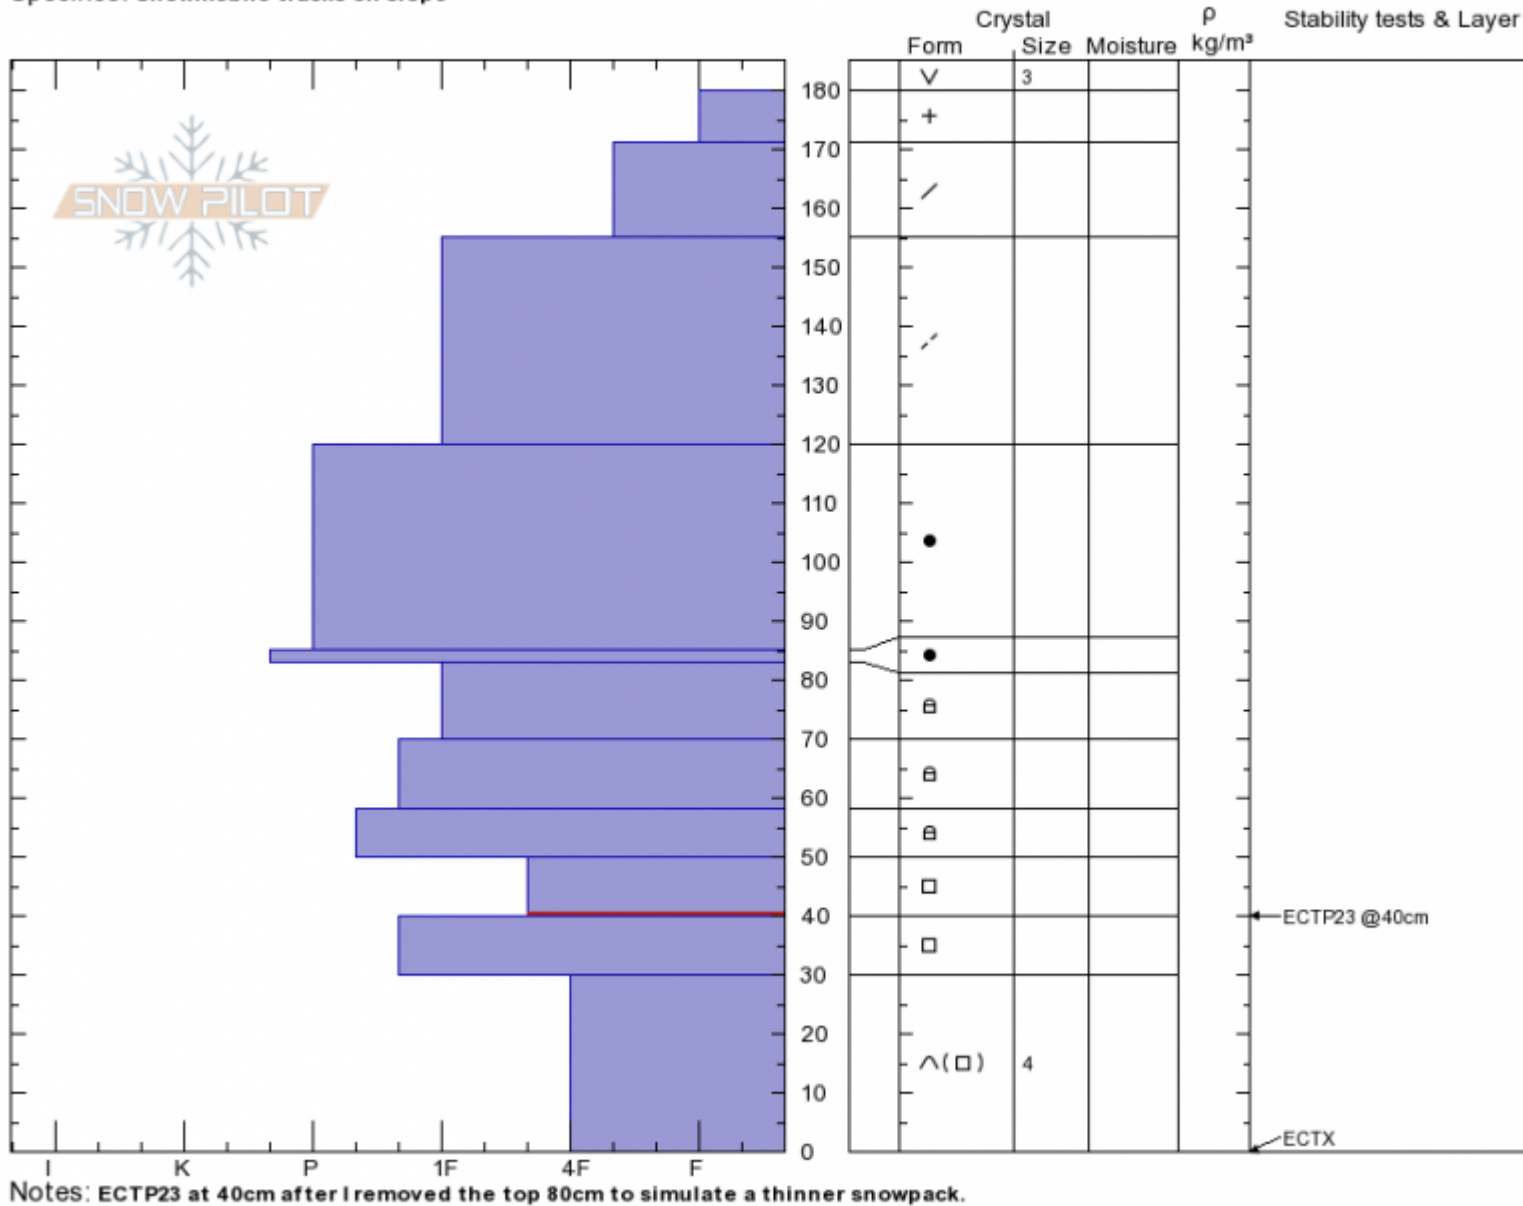

Abundance Ridge_low
 Cooke City
 MT
 Elevation: 9150 ft
 Aspect: 130°
 Specifics: Snowmobile tracks on slope

Doug Chabot-Admin
 01/20/2020 - 11:00am
 Co-ord: 45.06415N, -110.01765W
 Slope Angle: 22°
 Wind Loading: previous

Stability: **Good**
 Air Temperature: -2°C
 Sky Cover: **CLR**
 Precipitation: **NO**
 Wind:

HS:180 Layer Notes:
 50-40cm: **Problematic layer**

Advisory Region
 Cooke City
 Longitude
 -110.02W
 Latitude
 45.08N
 Cooke City, 2020-01-21