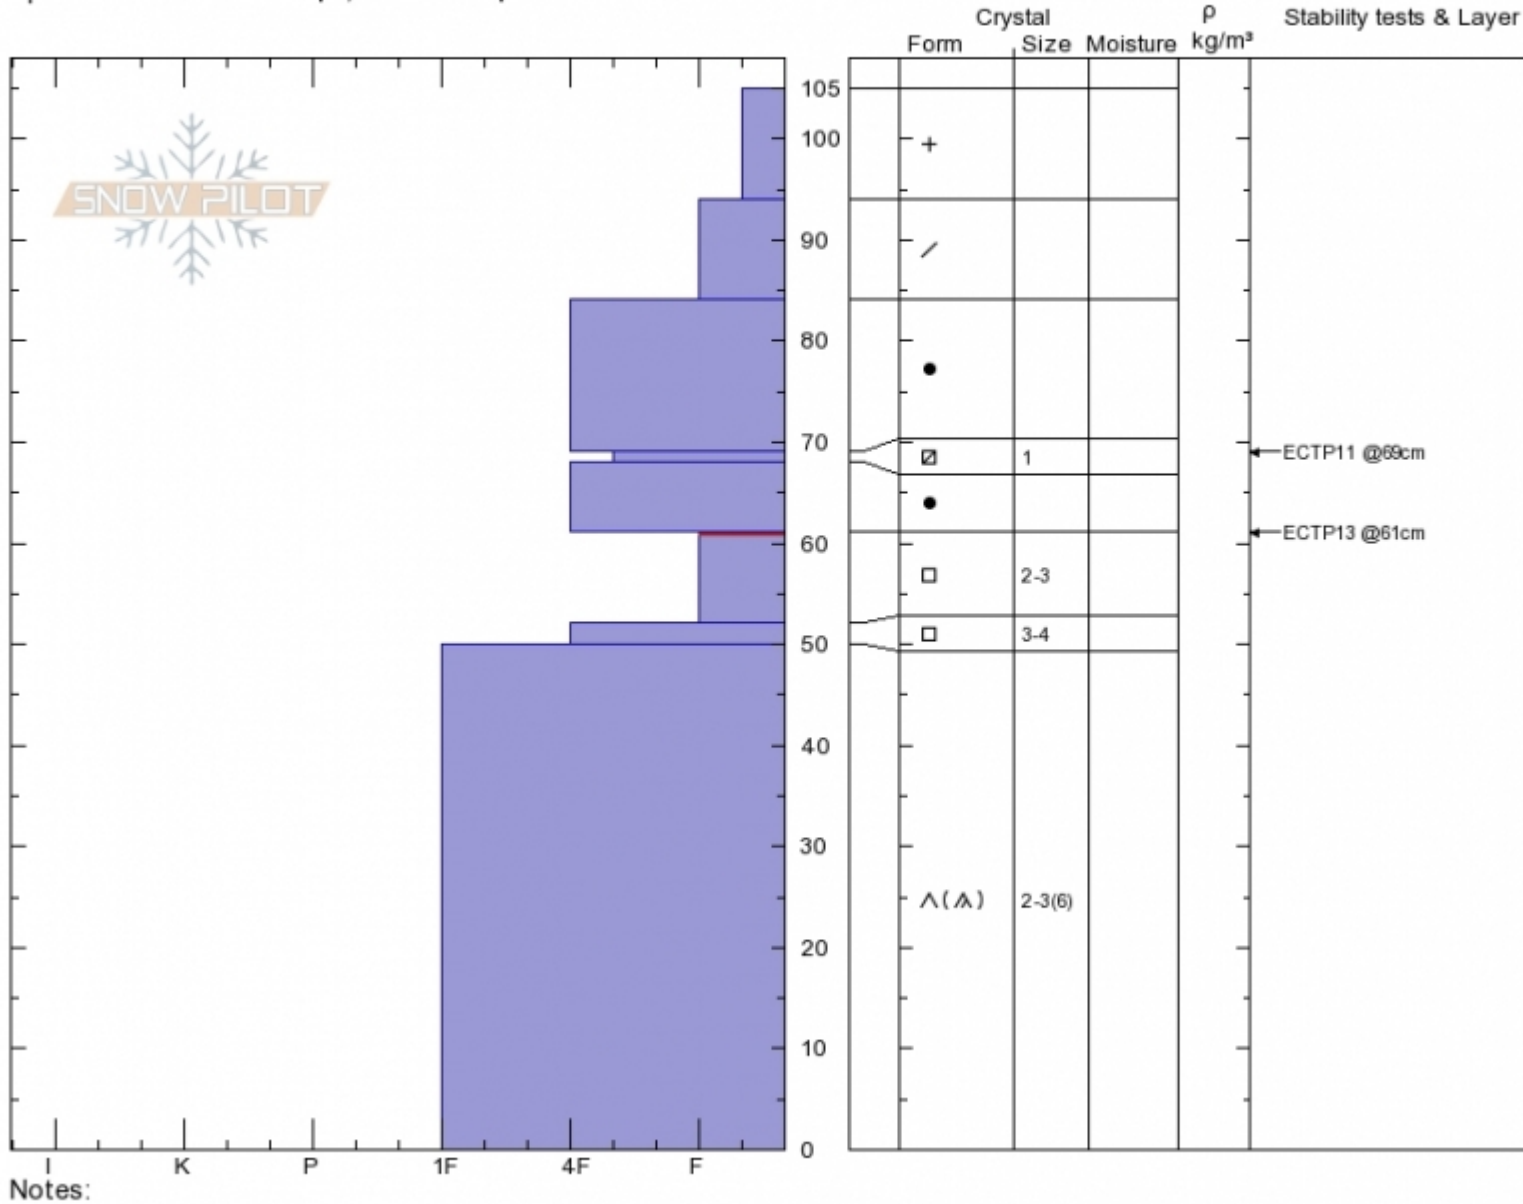

Lower Flanders  
 Gallatin Range-N  
 MT  
 Elevation: 9283 ft  
 Aspect: 100°  
 Specifics: Ski tracks on slope; We skied slope

Dave Zinn  
 01/22/2020 - 12:00pm  
 Co-ord: 45.43204N, -110.93938W  
 Slope Angle: 28°  
 Wind Loading: no

Stability: Fair  
 Air Temperature:  
 Sky Cover: SCT  
 Precipitation: NO  
 Wind: Calm

HS:105 Layer Notes:  
 61-52cm: Problematic layer

Notes:  
 Advisory Region  
 Northern Gallatin  
 Longitude  
 -110.94W  
 Latitude  
 45.43N  
 Northern Gallatin, 2020-01-22