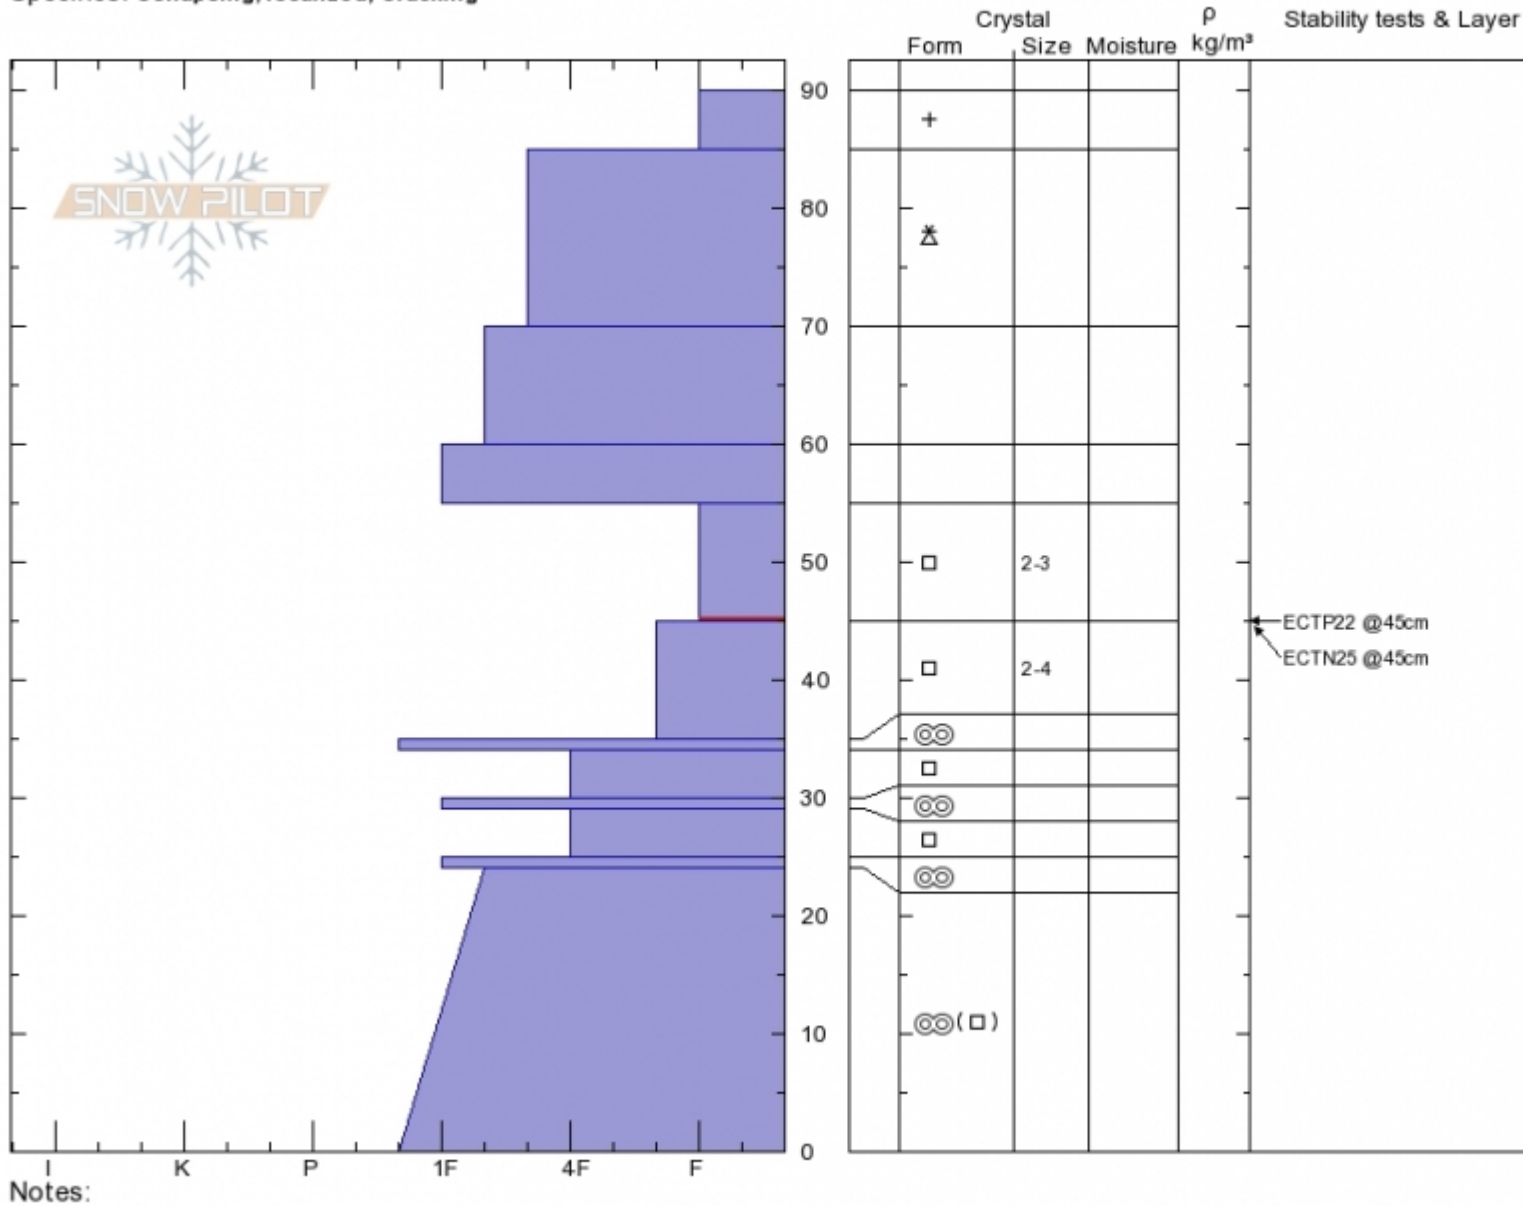

Mt. Ellis Burn
Gallatin Range-N
MT
 Elevation: **8260 ft**
 Aspect: **69°**
 Specifics: **Collapsing, localized; Cracking**

Alex Marienthal
01/24/2020 - 12:19am
 Co-ord: **45.57781N, -110.95398W**
 Slope Angle: **21°**
 Wind Loading: **previous**

Stability: **Fair**
 Air Temperature:
 Sky Cover: **BKN**
 Precipitation: **NO**
 Wind: **Calm**

HS:**90** Layer Notes:
 PF:**70** 55-45cm:**Problematic layer**
 PS:**60**

Notes:
 Advisory Region
 Northern Gallatin
 Longitude
 -110.96W
 Latitude
 45.58N
 Northern Gallatin, 2020-01-24