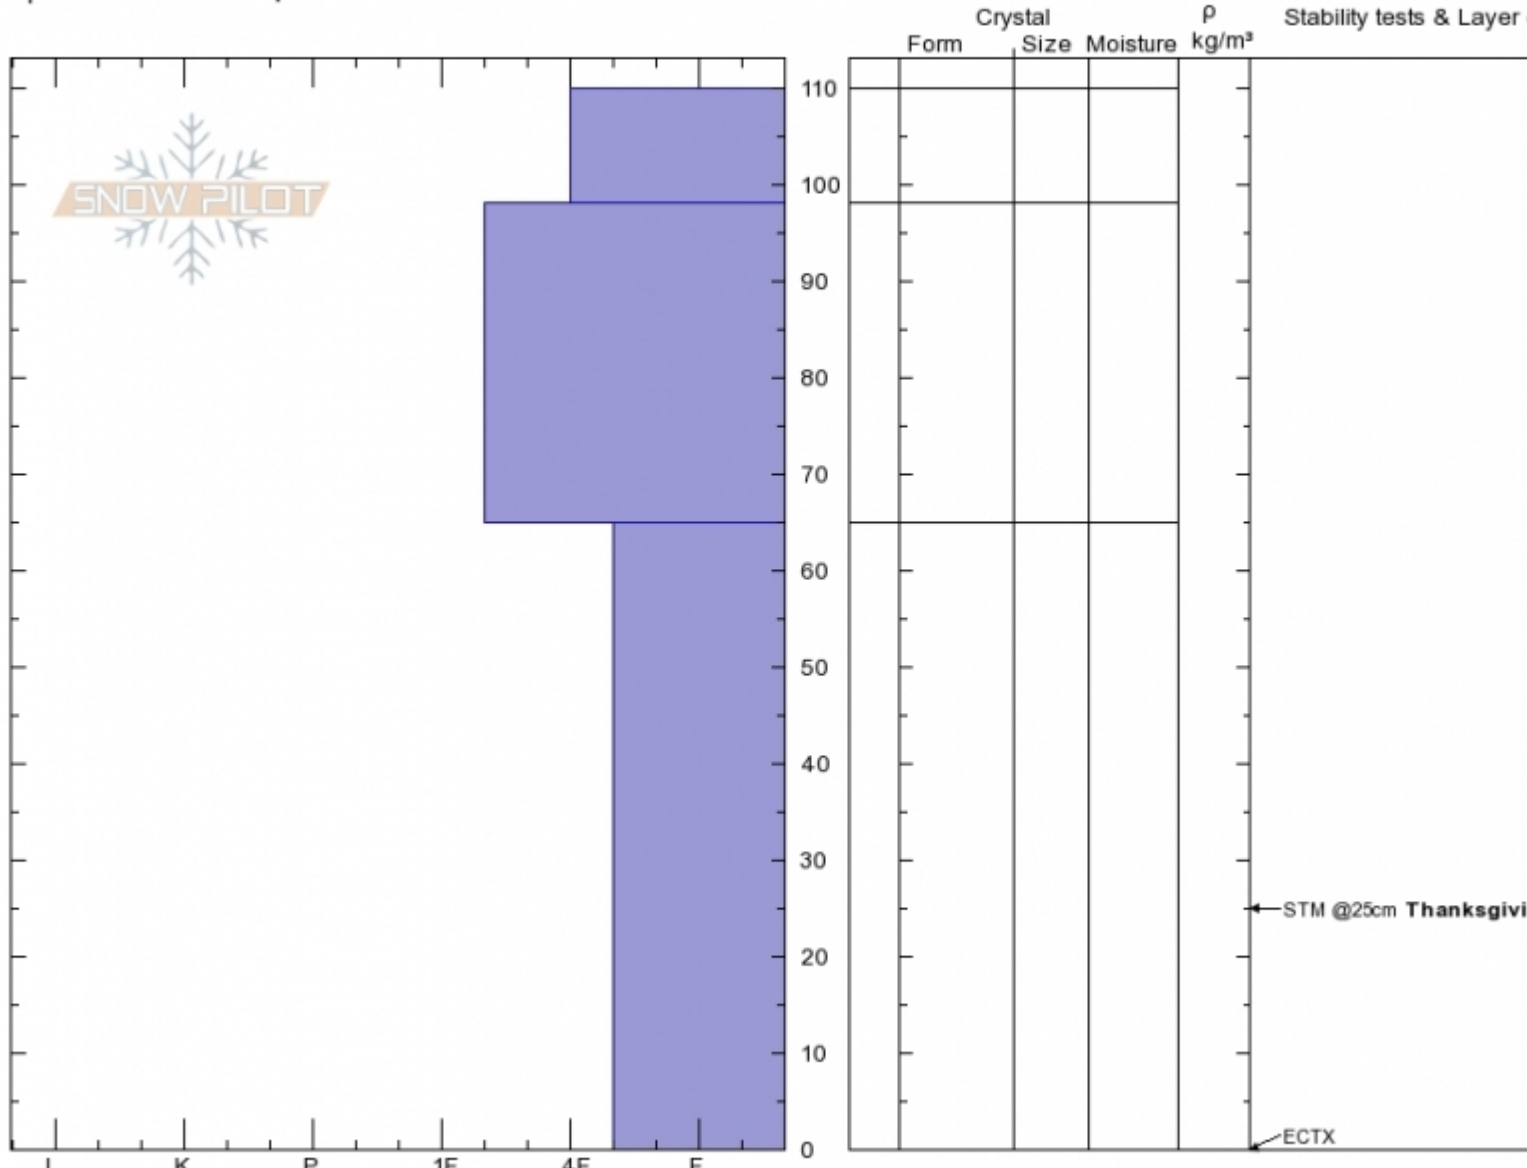

Pebble Creek
Absaroka Range
MT
 Elevation: **8723 ft**
 Aspect: **S**
 Specifics: **We skied slope**

Jesse Logan
01/25/2020 - 1:30pm
 Co-ord:
 Slope Angle: **35°**
 Wind Loading: **yes**

Stability:
 Air Temperature: **25°F**
 Sky Cover: **BKN**
 Precipitation: **S-1**
 Wind: **W Moderate**

HS: **110** Layer Notes:
 65-0cm: **Problematic layer**

Notes: No red flags, good test results and no observed Av. (visibility not great). BUT low snowpack, only 110cm and pockets (to 9,250 ft. facets).

Advisory Region
 Cooke City
 Longitude
 -110.03W
 Latitude
 45.03N
 Cooke City, 2020-01-26