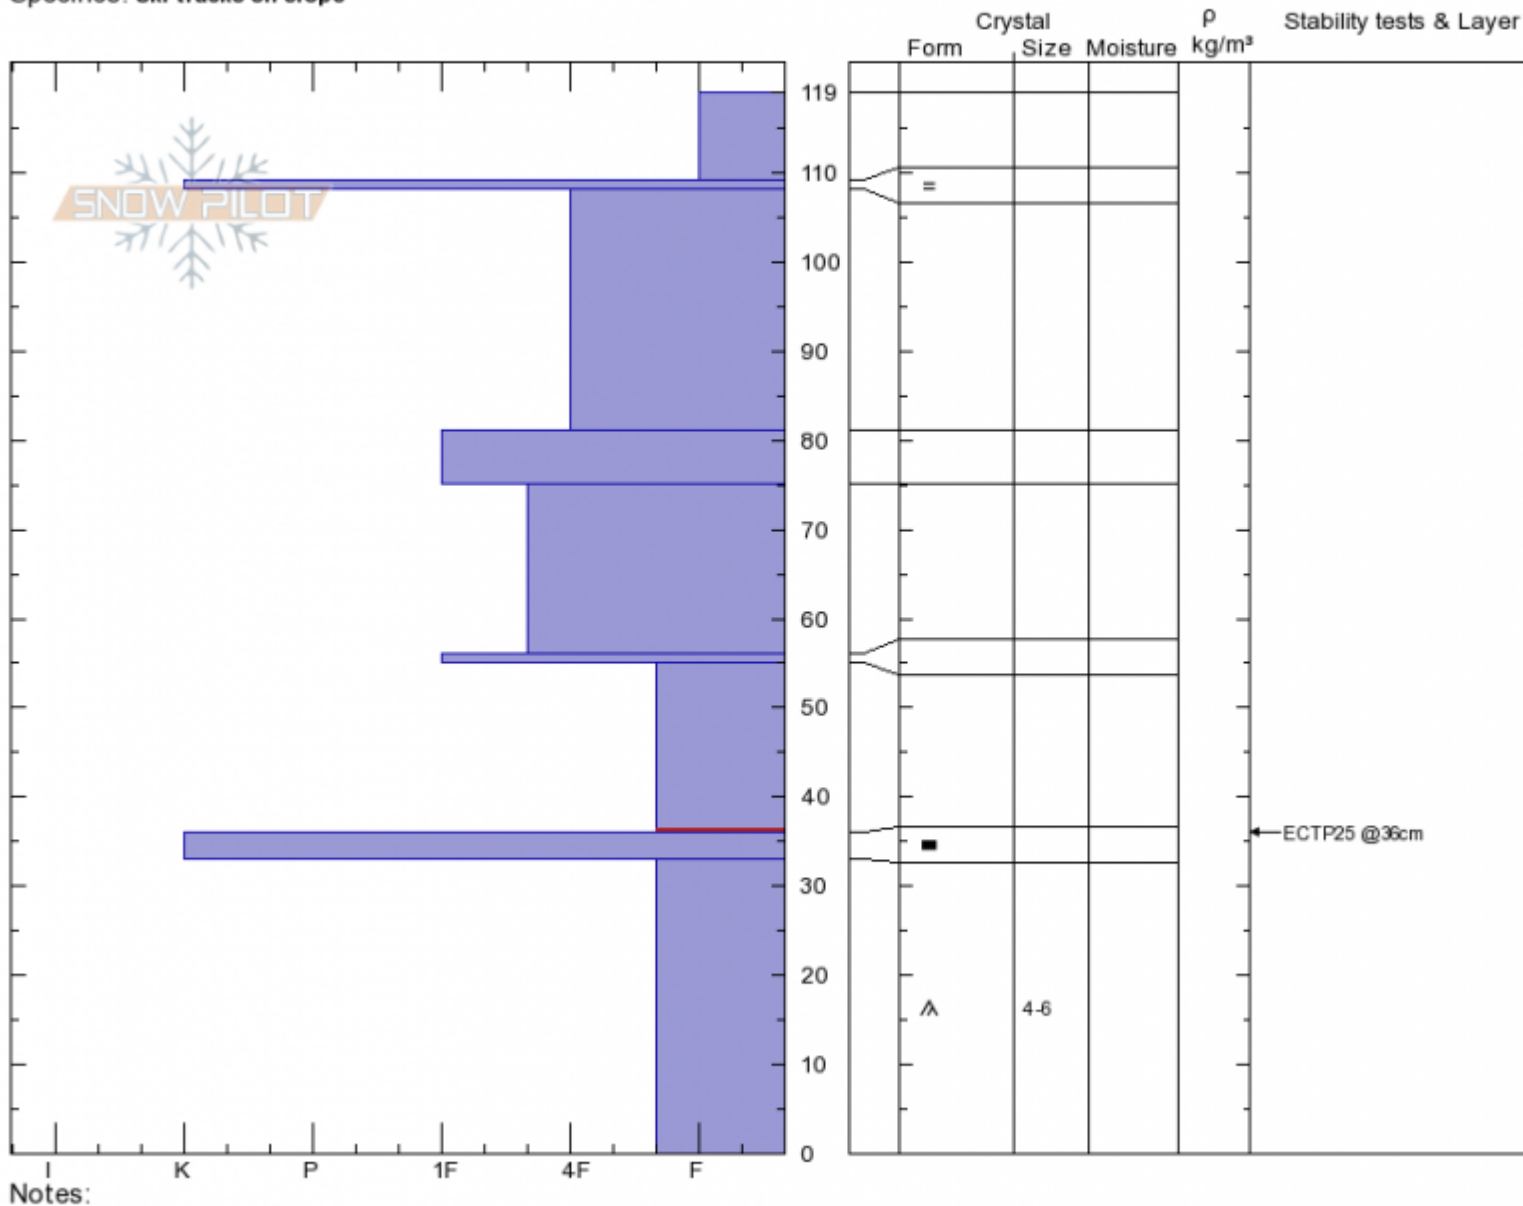

Tyler's Slope
Madison Range-N
MT
 Elevation: **9086 ft**
 Aspect: **240°**
 Specifics: **Ski tracks on slope**

Doug Chabot-Admin
01/28/2020 - 11:00am
 Co-ord: **45.32433N, -111.38257W**
 Slope Angle: **35°**
 Wind Loading:

Stability:
 Air Temperature: **-6°C**
 Sky Cover: **OVC**
 Precipitation: **S1**
 Wind: **Calm**

HS:119 Layer Notes:
 55-36cm: **Problematic layer**

Advisory Region
 Northern Madison
 Longitude
 -111.39W
 Latitude
 45.34N

Forecast link: [GNFAC Avalanche Forecast for Wed Jan 29, 2020](#)
 Northern Madison, 2020-01-28