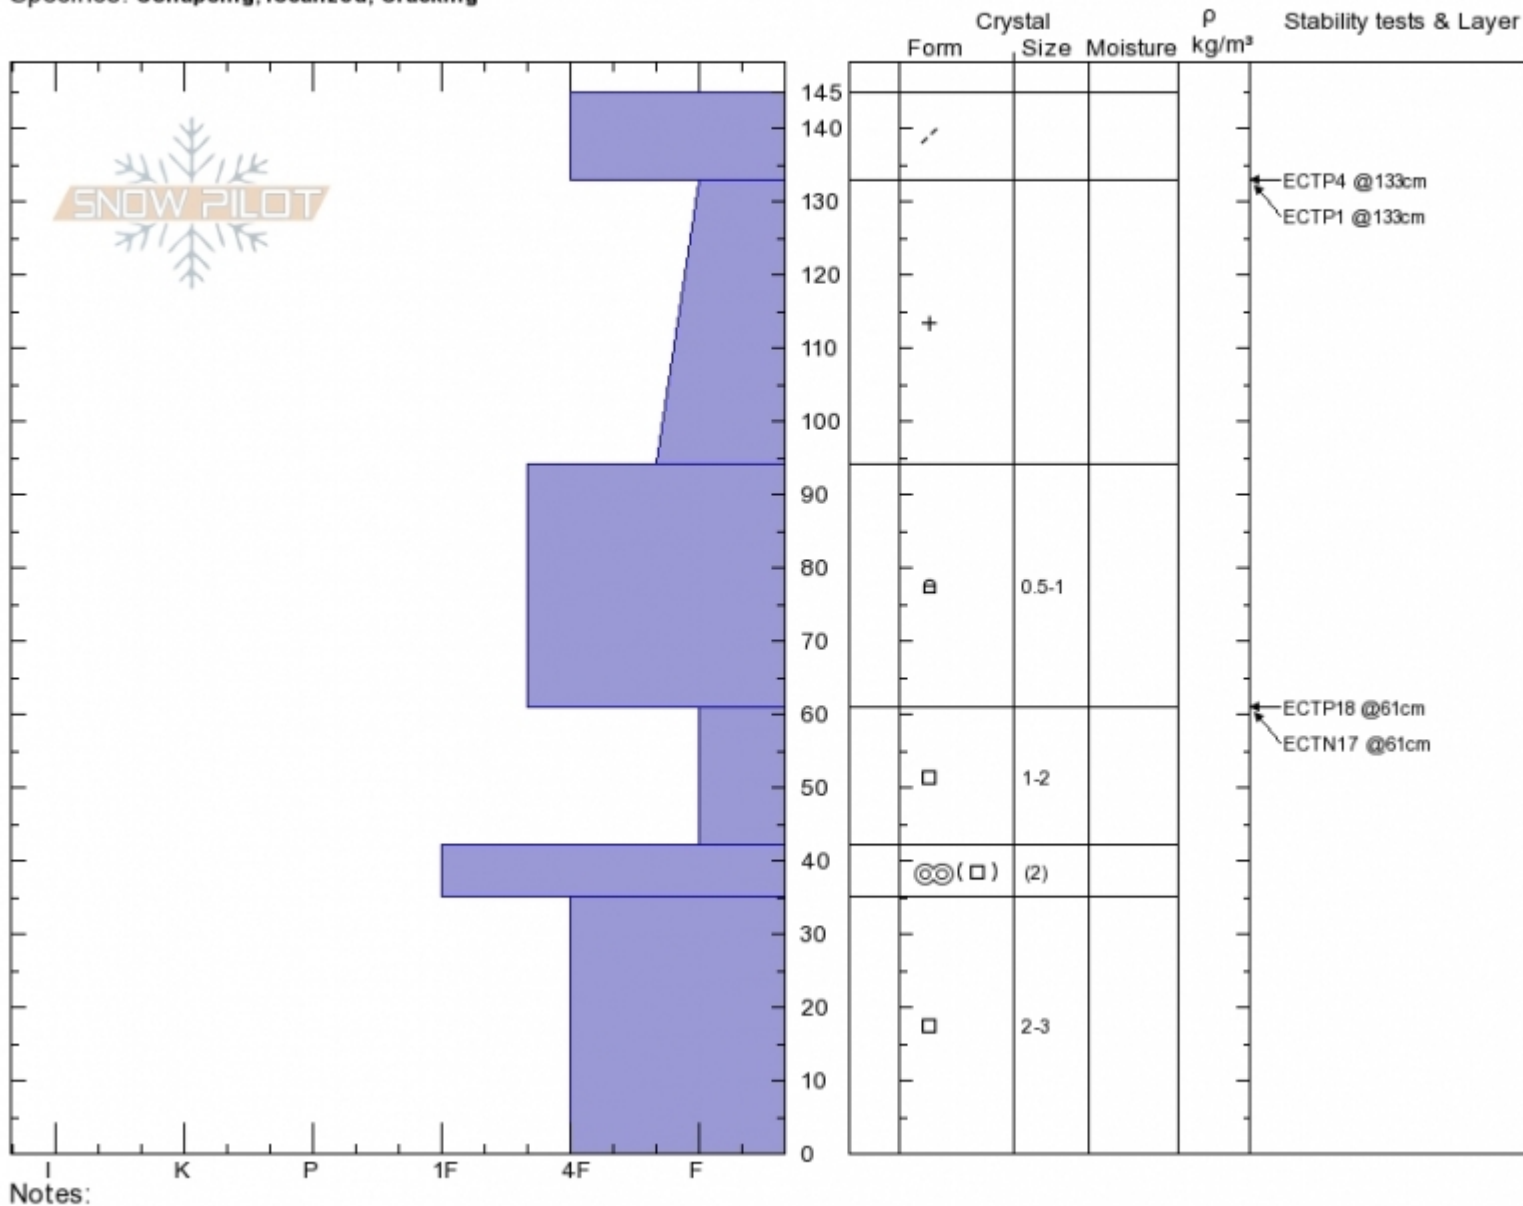

Mt Ellis Ridgeline
Gallatin Range-N
MT
 Elevation: **7843 ft**
 Aspect: **50°**
 Specifics: **Collapsing, localized; Cracking**

Spencer Jonas
02/03/2020 - 12:30pm
 Co-ord: **45.58392N, -110.95811W**
 Slope Angle: **30°**
 Wind Loading: **previous**

Stability:
 Air Temperature:
 Sky Cover: **FEW**
 Precipitation: **NO**
 Wind: **E Light Breeze**

HS:**145** Layer Notes:
 PF:**120**
 PS:**30**

Advisory Region
 Northern Gallatin
 Longitude
 -110.96W
 Latitude
 45.58N
 Northern Gallatin, 2020-02-03