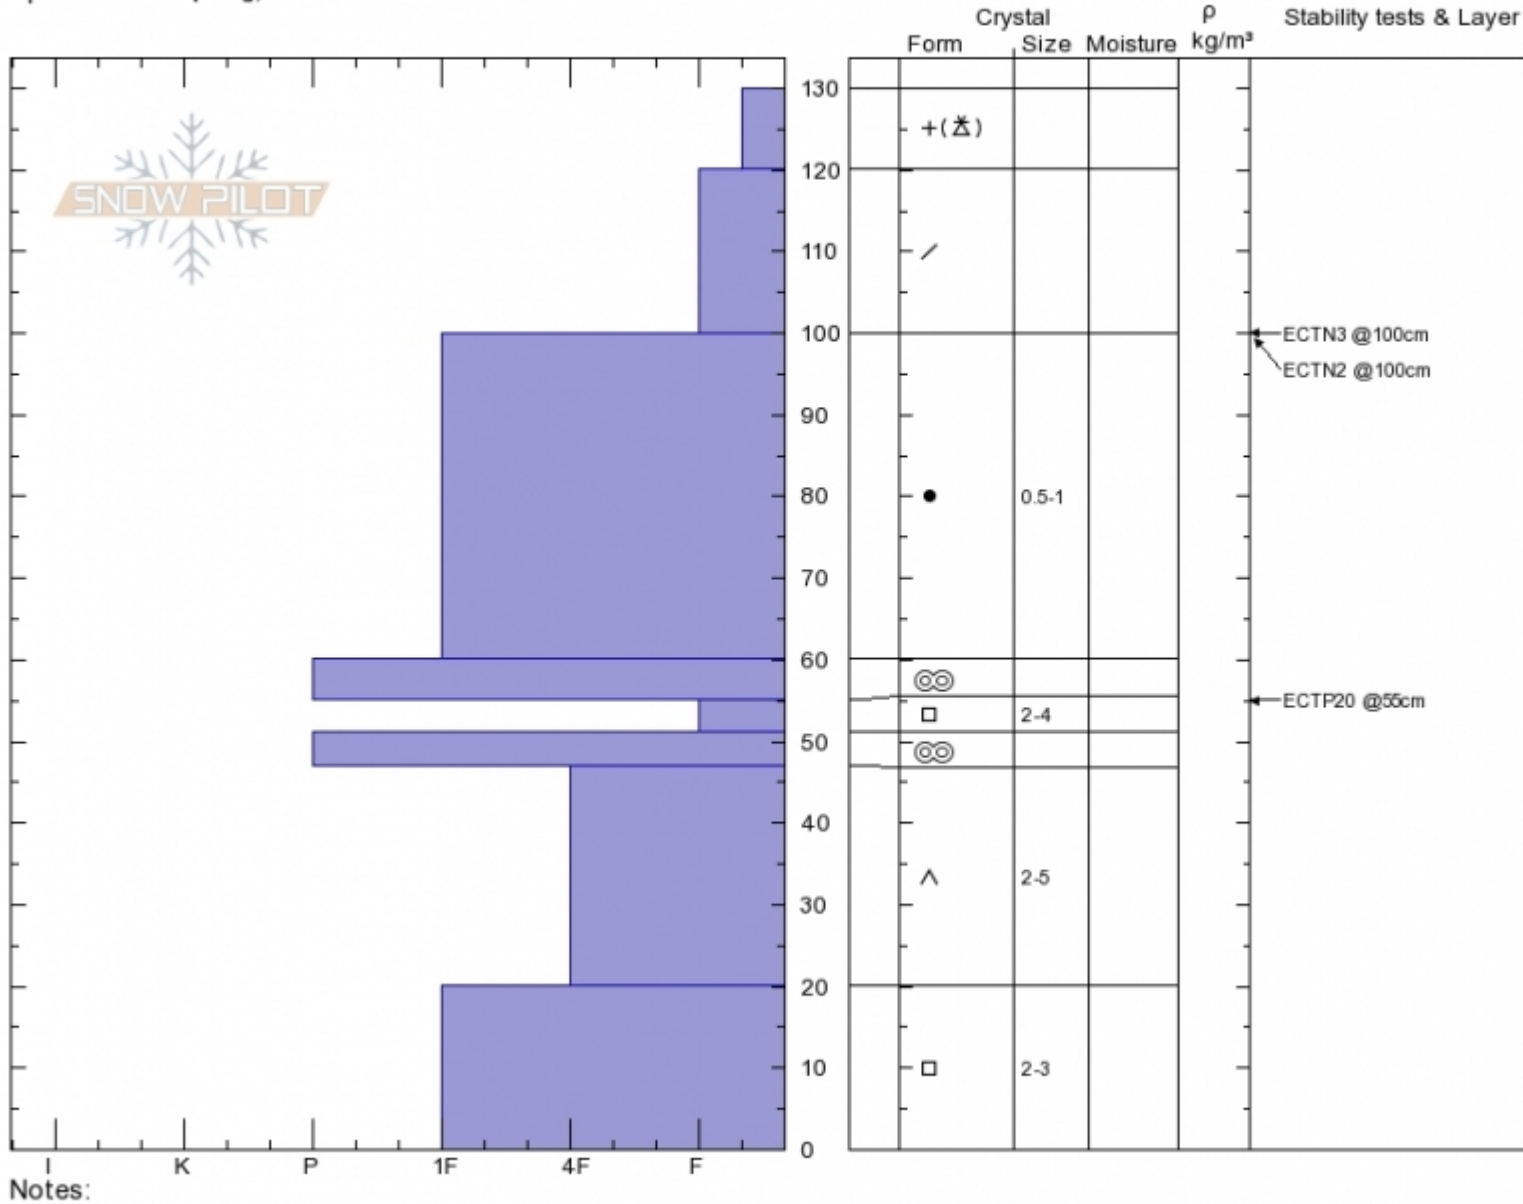

Wheeler Bowl
Gallatin Range-N
MT
 Elevation: **8130 ft**
 Aspect: **30°**
 Specifics: **Collapsing, localized**

Dave Zinn
02/05/2020 - 12:00pm
 Co-ord: **45.50384N, -111.07603W**
 Slope Angle: **26°**
 Wind Loading: **previous**

Stability: **Fair**
 Air Temperature: **-8°C**
 Sky Cover: **OVC**
 Precipitation: **S-1**
 Wind: **NE Light Breeze**

HS: **130** Layer Notes:
 PS: **25** 55-51cm: **Problematic layer**

Advisory Region
 Northern Gallatin
 Longitude
 -111.08W
 Latitude
 45.51N

Avalanche Details: [Natural avalanches on Wheeler Mtn, N. Gallatin](#)
 Northern Gallatin, 2020-02-05